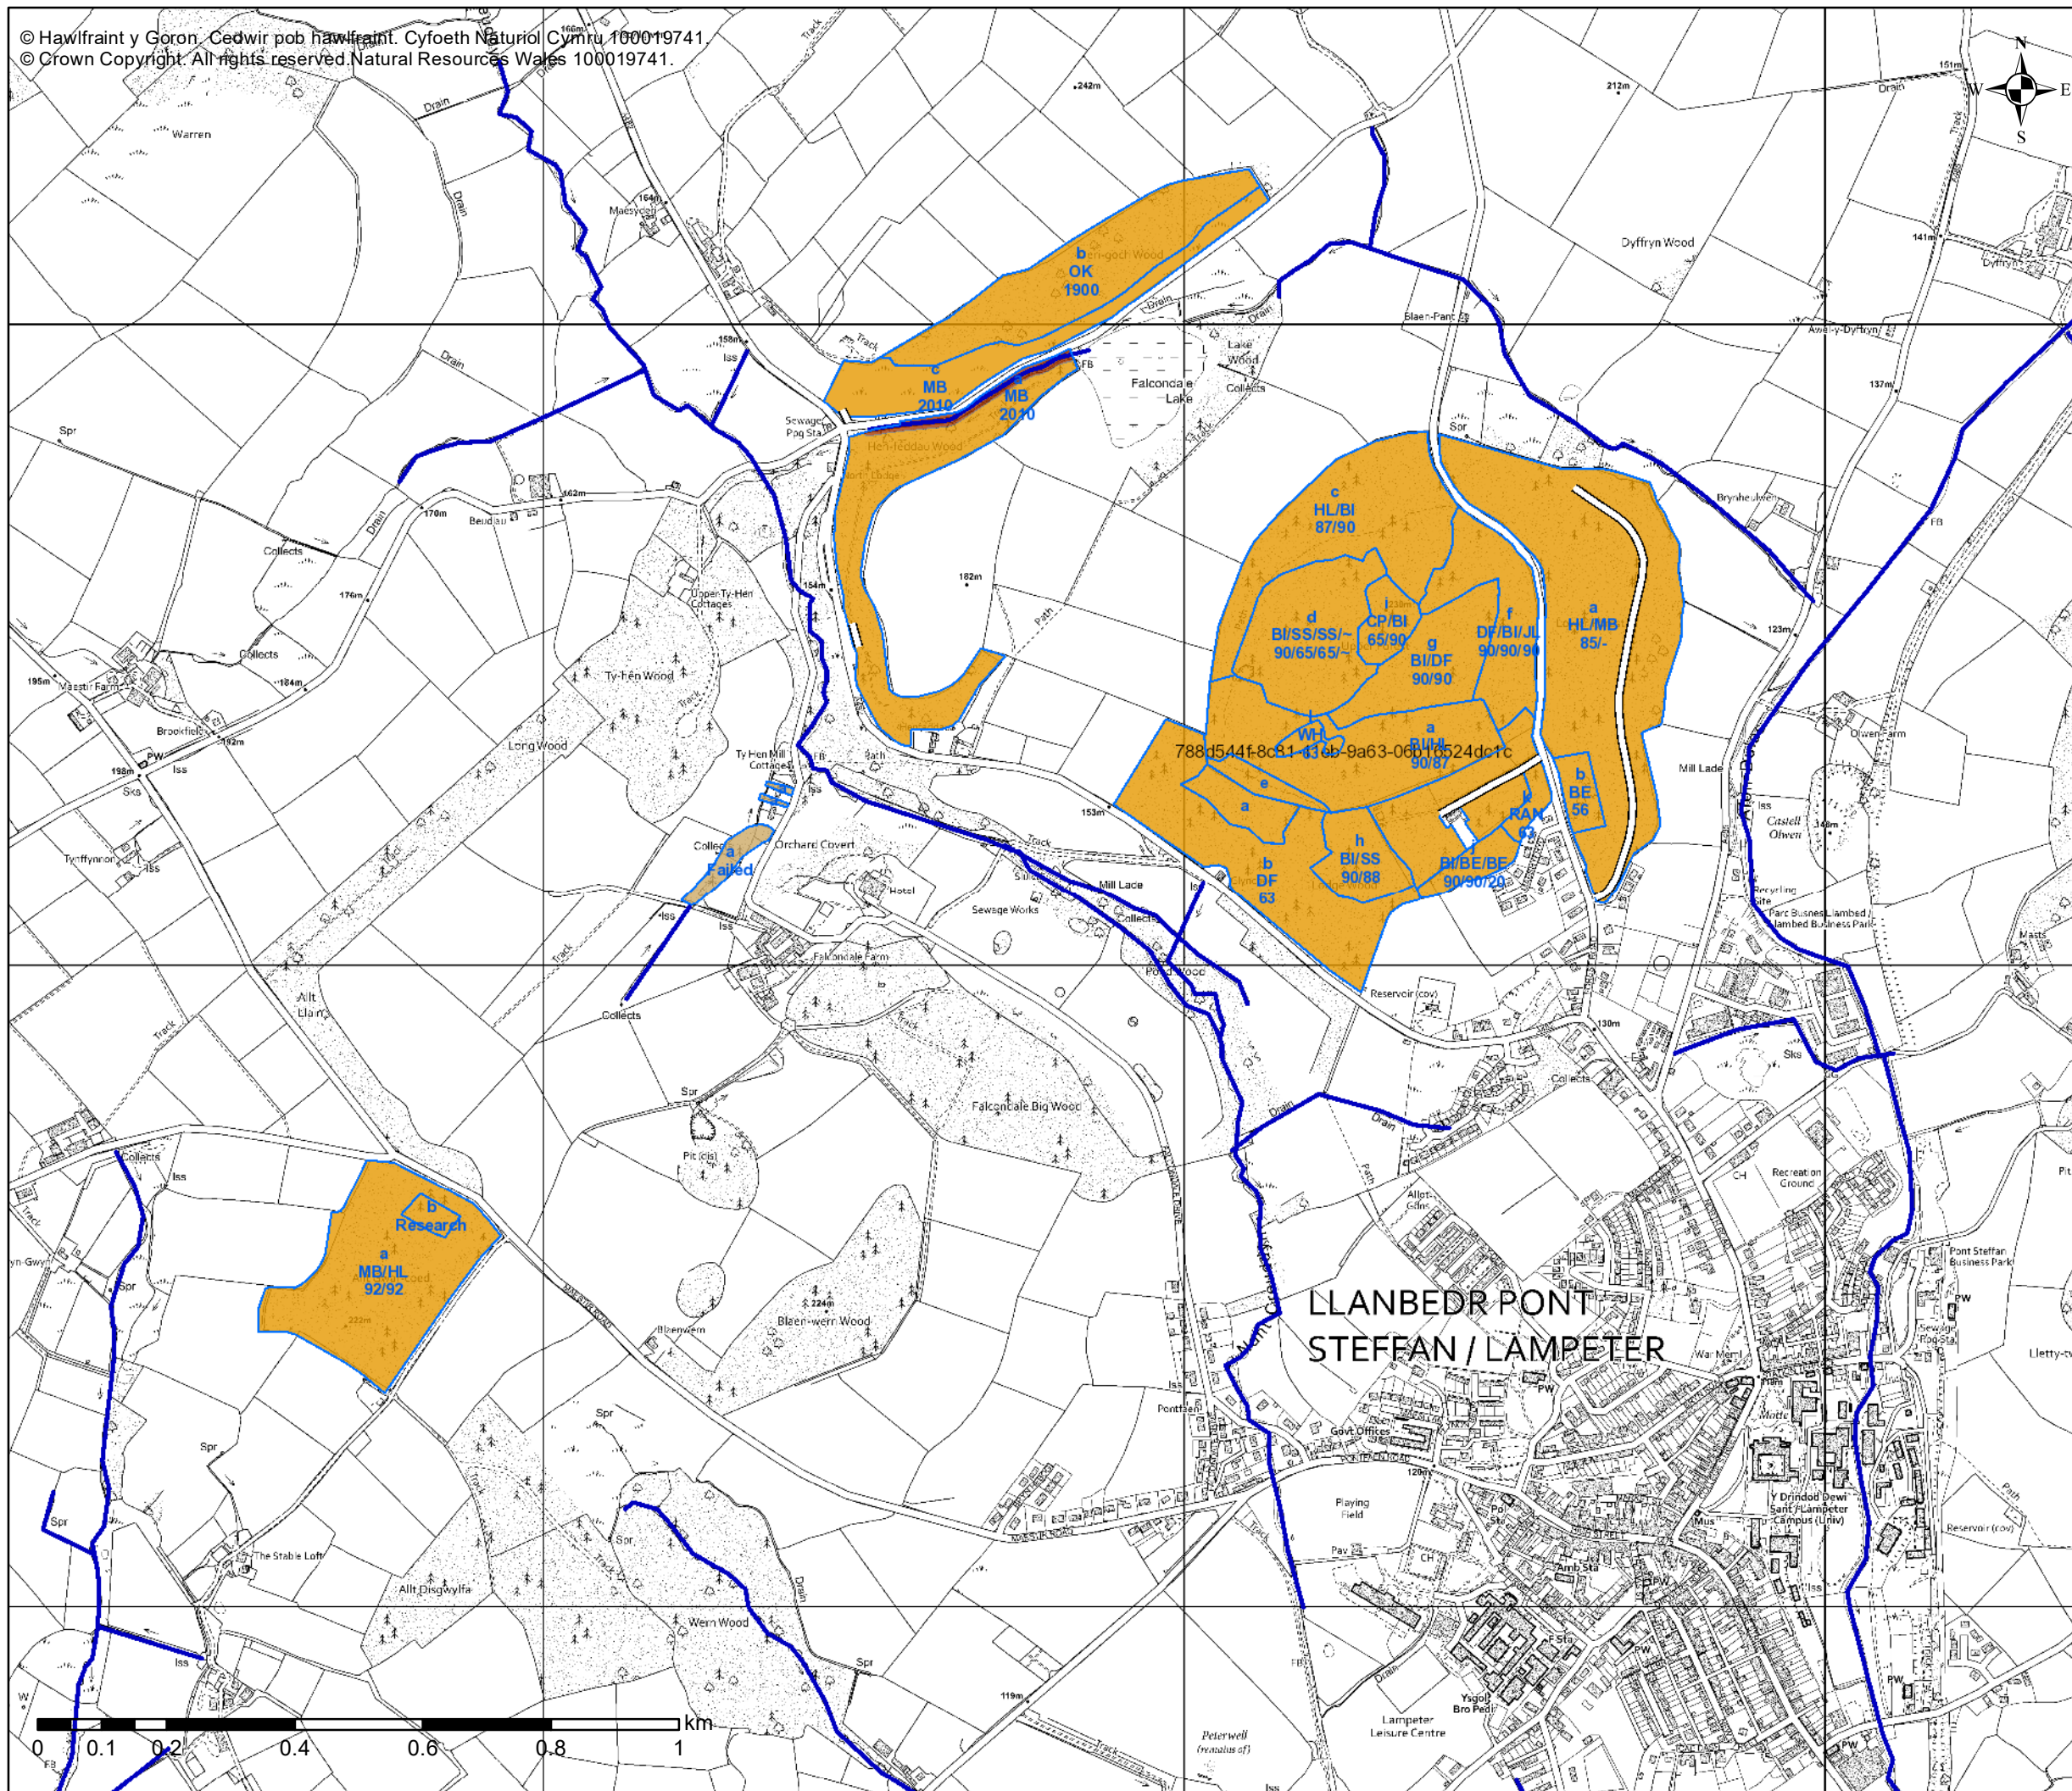

Forest Roads

— Forest Roads

Sub-compartments

□ Sub-compartments

— Watercourses

**Scenario Restock Areas
 (Forest Types and Restocking)**

- Riparian Woodland
- Mixed Woodland
- Predominantly Broadleaf
- Mixed Woodland Predominantly Conifer
- Upland Wales - Lower Exposure
- Upland Wales - Higher Exposure
- Successional Woodland
- Open Land
- Other Land
- Undefined

LLANBEDR PONT
 STEFFAN / LAMPETER