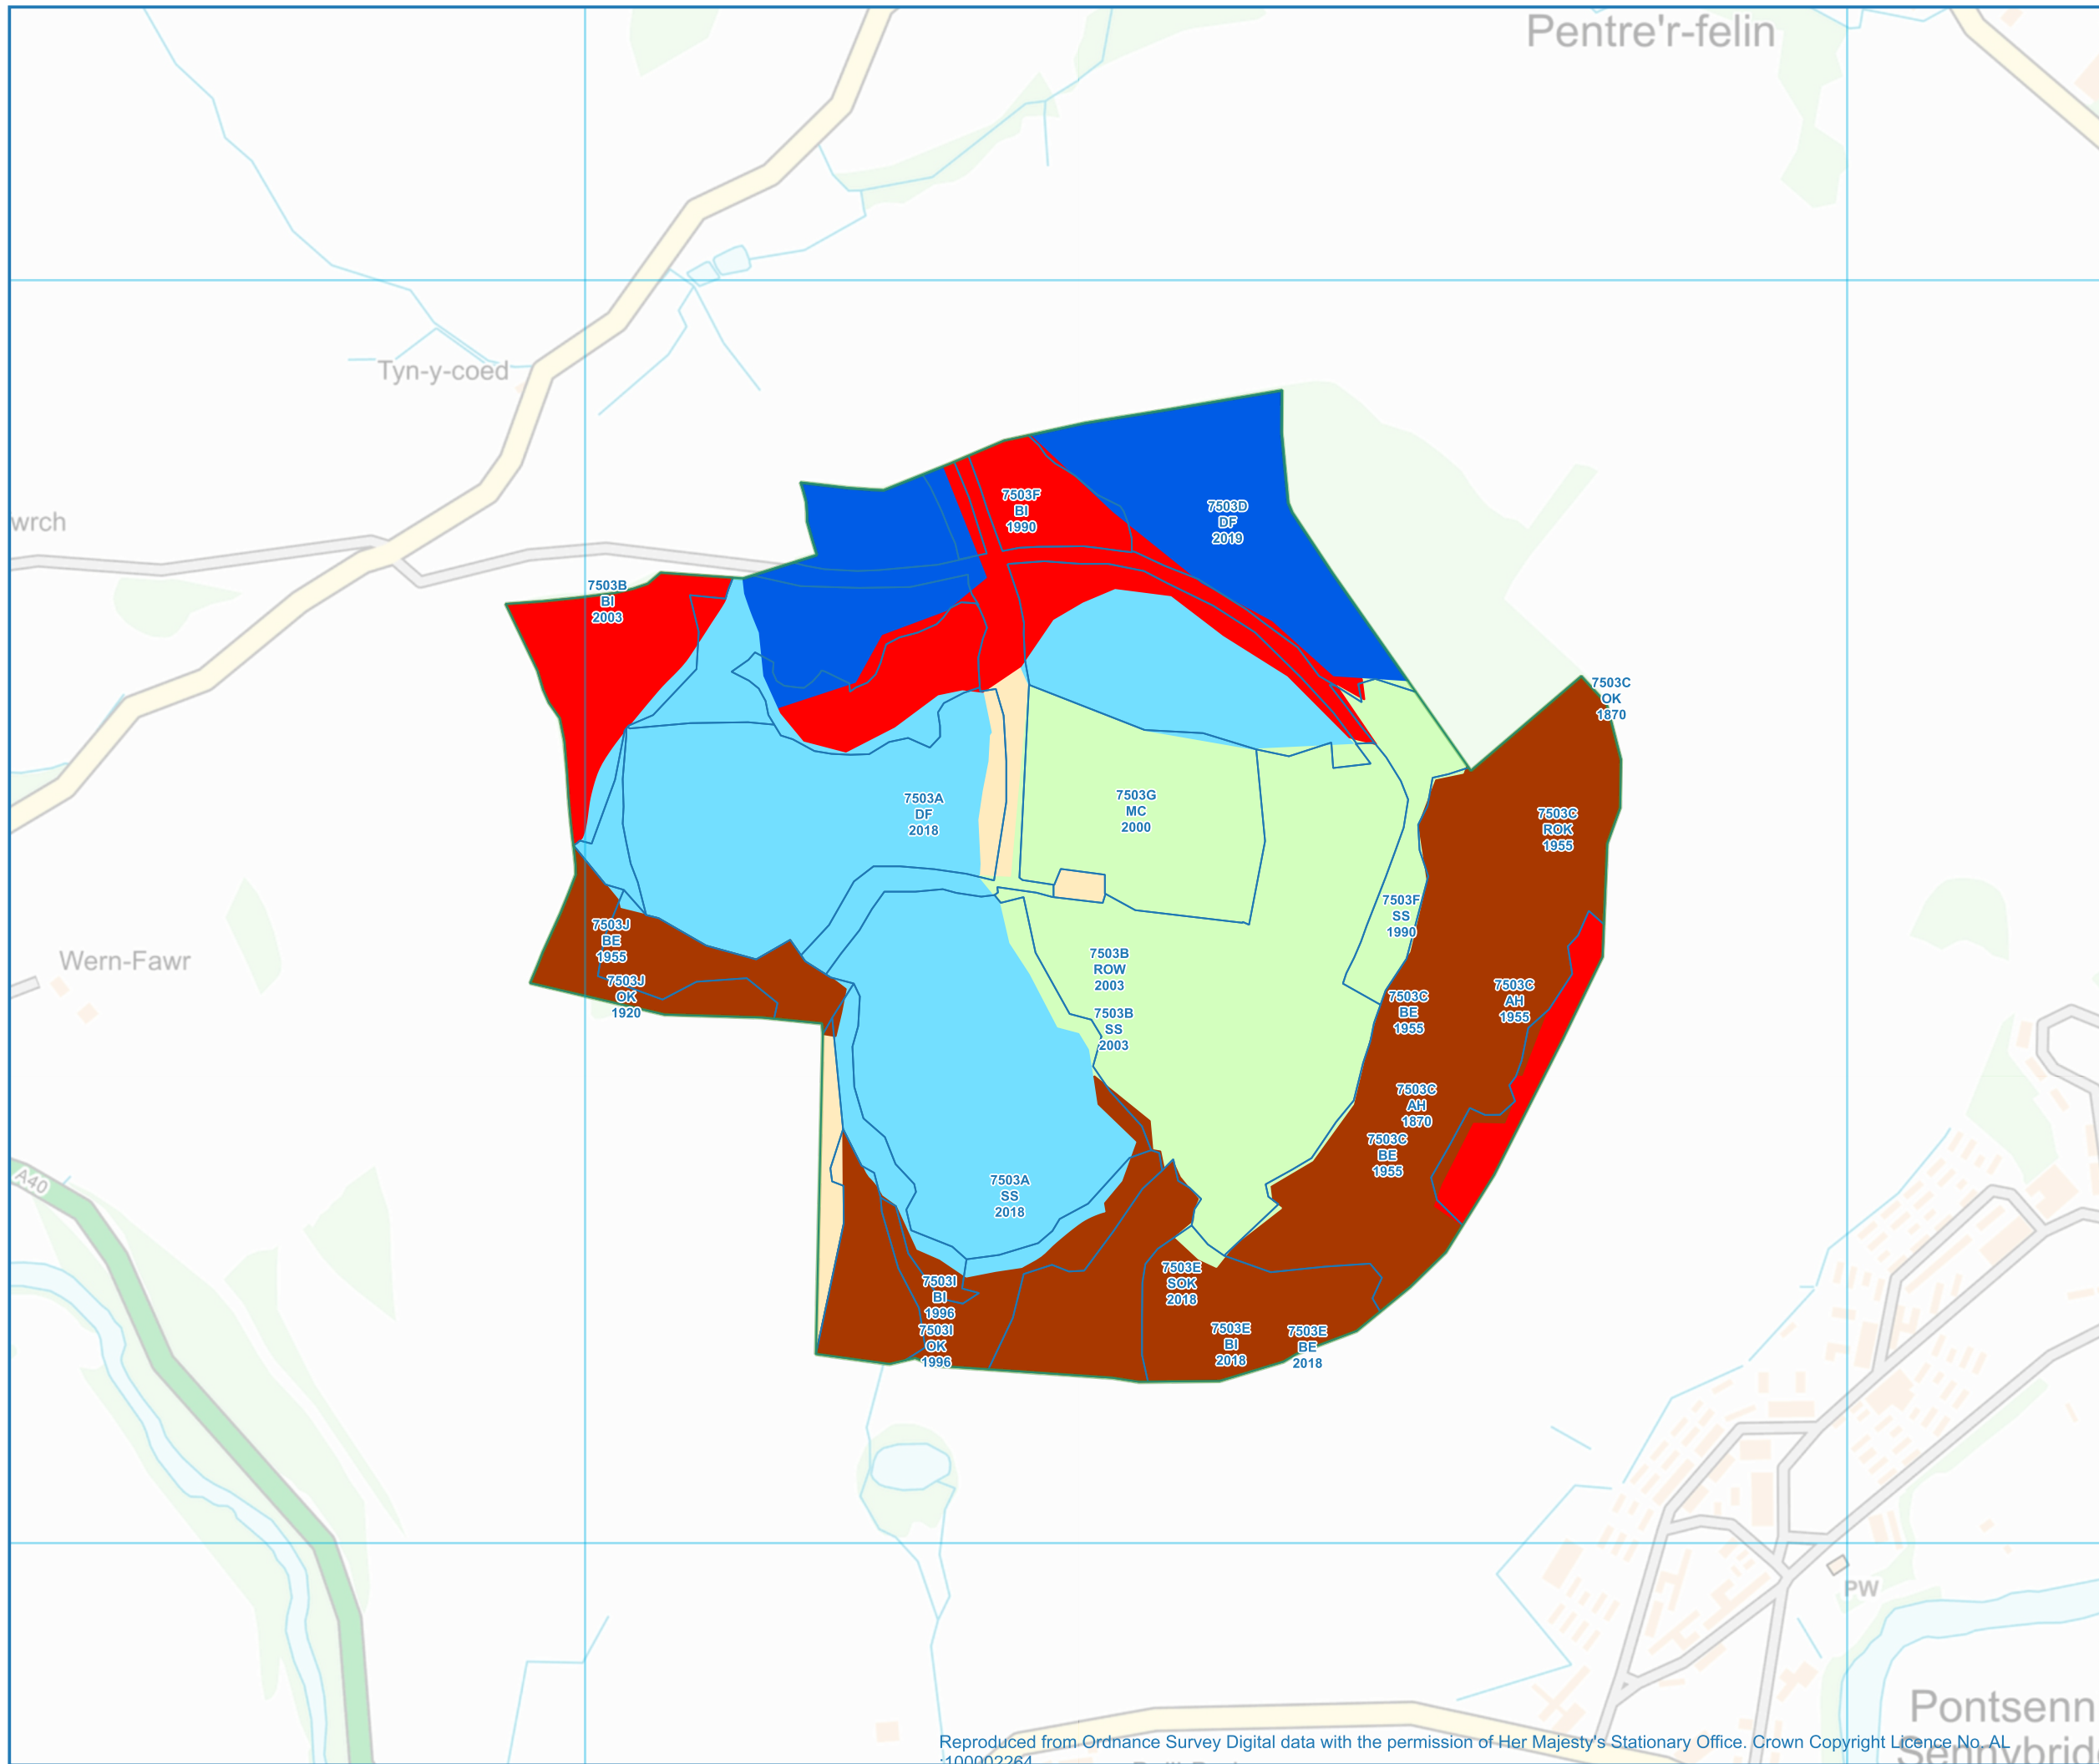

Pentre'r-felin

USK & GLASFYNYDD

Y Strategaeth Rheoli Coedwigoedd a Chwmpo Coed

- Llwyrgwympo - 2022-26
- Llwyrgwympo - 2027-31
- Llwyrgwympo - 2032-36
- Llwyrgwympo - 2037-41
- Llwyrgwympo - 2042-46
- Llwyrgwympo - 2047-51
- Llwyrgwympo - 2052-56
- Rheolaeth Nas Pennwyd - cnydau ifanc neu waith cwmpo diweddar
- Systemau Goedamaeth Fach ei Heffaith
- Ymyriad Lleiaf
- I'w Cadw Dros y Tymor Hir
- Gwarchodfa Naturiol
- Tir Agored