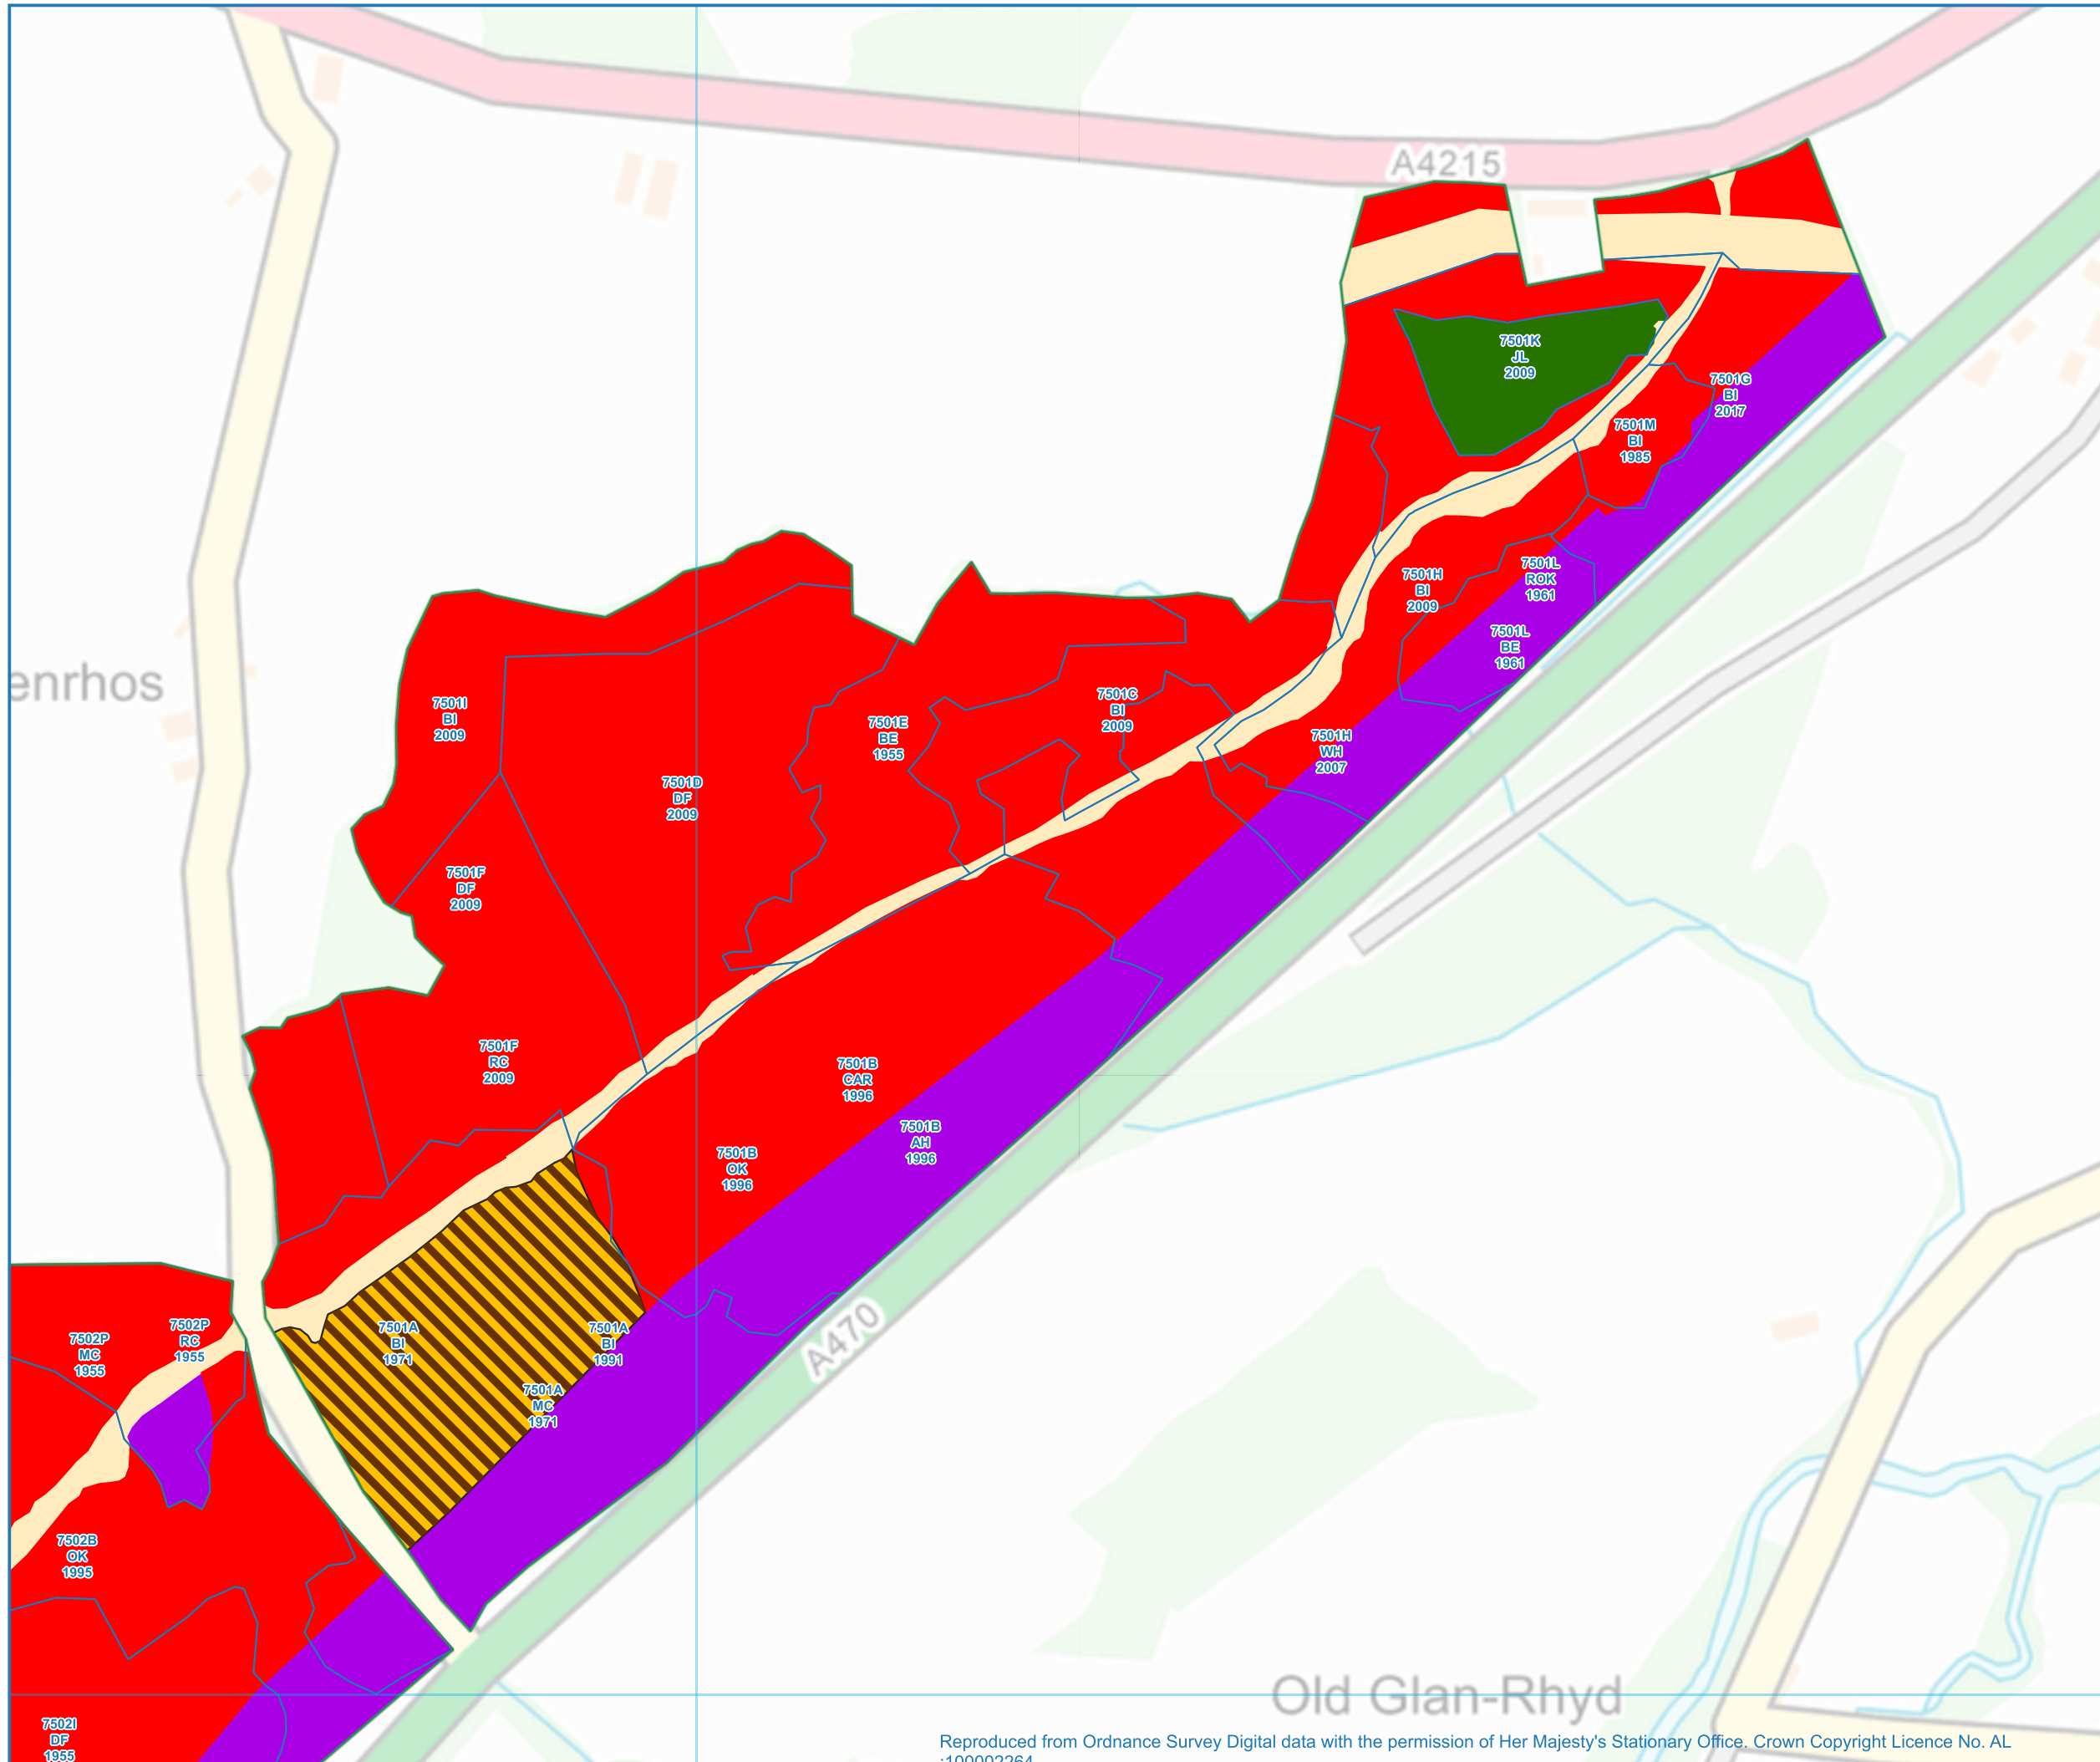

USK & GLASFYNYDD

Y Strategaeth Rheoli Coedwigoedd a Chwmpo Coed

- Llwyrgwmpo - 2022-26
- Llwyrgwmpo - 2027-31
- Llwyrgwmpo - 2032-36
- Llwyrgwmpo - 2037-41
- Llwyrgwmpo - 2042-46
- Llwyrgwmpo - 2047-51
- Llwyrgwmpo - 2052-56
- Rheolaeth Nas Pennwyd - cnydau ifanc neu waith chwmpo diweddar
- Systemau Goedamaeth Fach ei Heffaith
- Ymyriad Lleiaf
- I'w Cadw Dros y Tymor Hir
- Gwarchodfa Naturiol
- Tir Agored

1:2500
Scale Correct at A3
Grid Ref: SN981243
Date: 16/03/2022
Drawn by: Sam Roberts

Pryor and Rickett Silviculture
10 Priory Hill, Brecon, Wales, LD3 9DH

01874 620777 || Wales@silviculture.co.uk