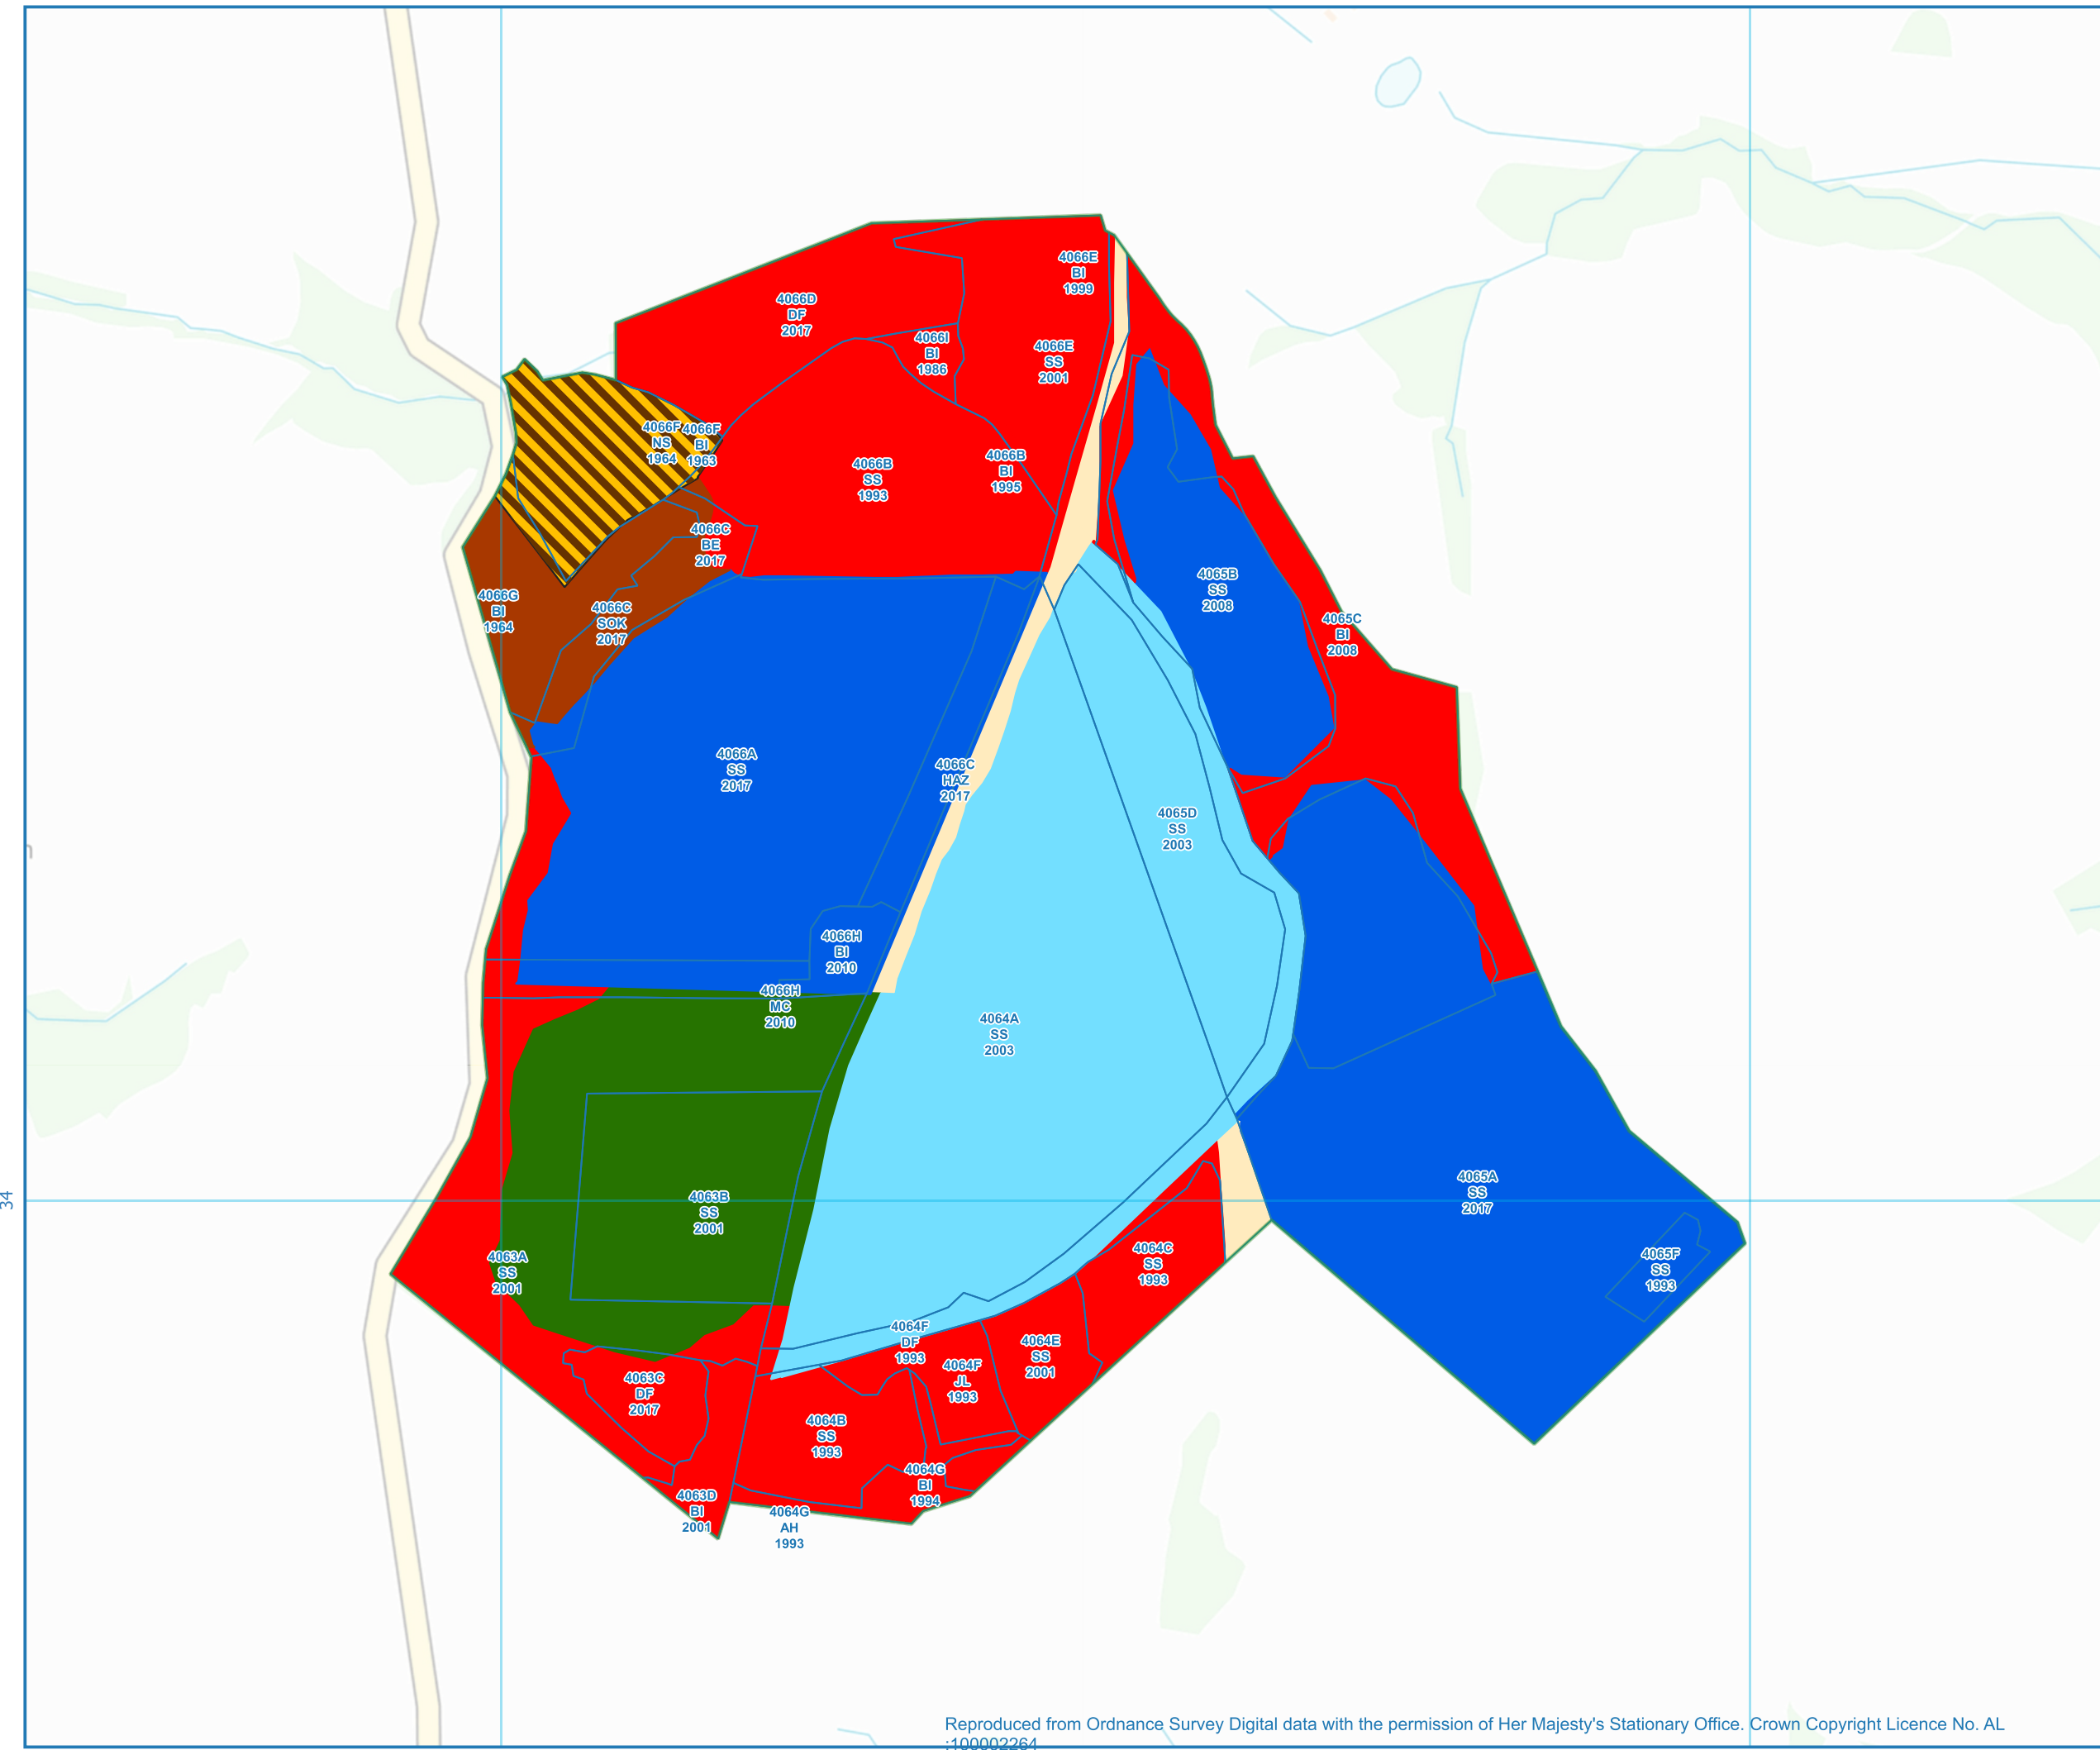

USK & GLASFYNYDD

Y Strategaeth Rheoli Coedwigoedd a Chwmpo Coed

- Llwyrgwmpo - 2022-26
- Llwyrgwmpo - 2027-31
- Llwyrgwmpo - 2032-36
- Llwyrgwmpo - 2037-41
- Llwyrgwmpo - 2042-46
- Llwyrgwmpo - 2047-51
- Llwyrgwmpo - 2052-56
- Rheolaeth Nas Pennwyd - cnydau ifanc neu waith chwmpo diweddar
- Systemau Goedamaeth Fach ei Heffaith
- Ymyriad Lleiaf
- I'w Cadw Dros y Tymor Hir
- Gwarchodfa Naturiol
- Tir Agored

1:5000
Scale Correct at A3
Grid Ref: SO014342
Date: 16/03/2022
Drawn by: Sam Roberts

Pryor and Rickett Silviculture
10 Priory Hill, Brecon, Wales, LD3 9DH

01874 620777 || Wales@silviculture.co.uk