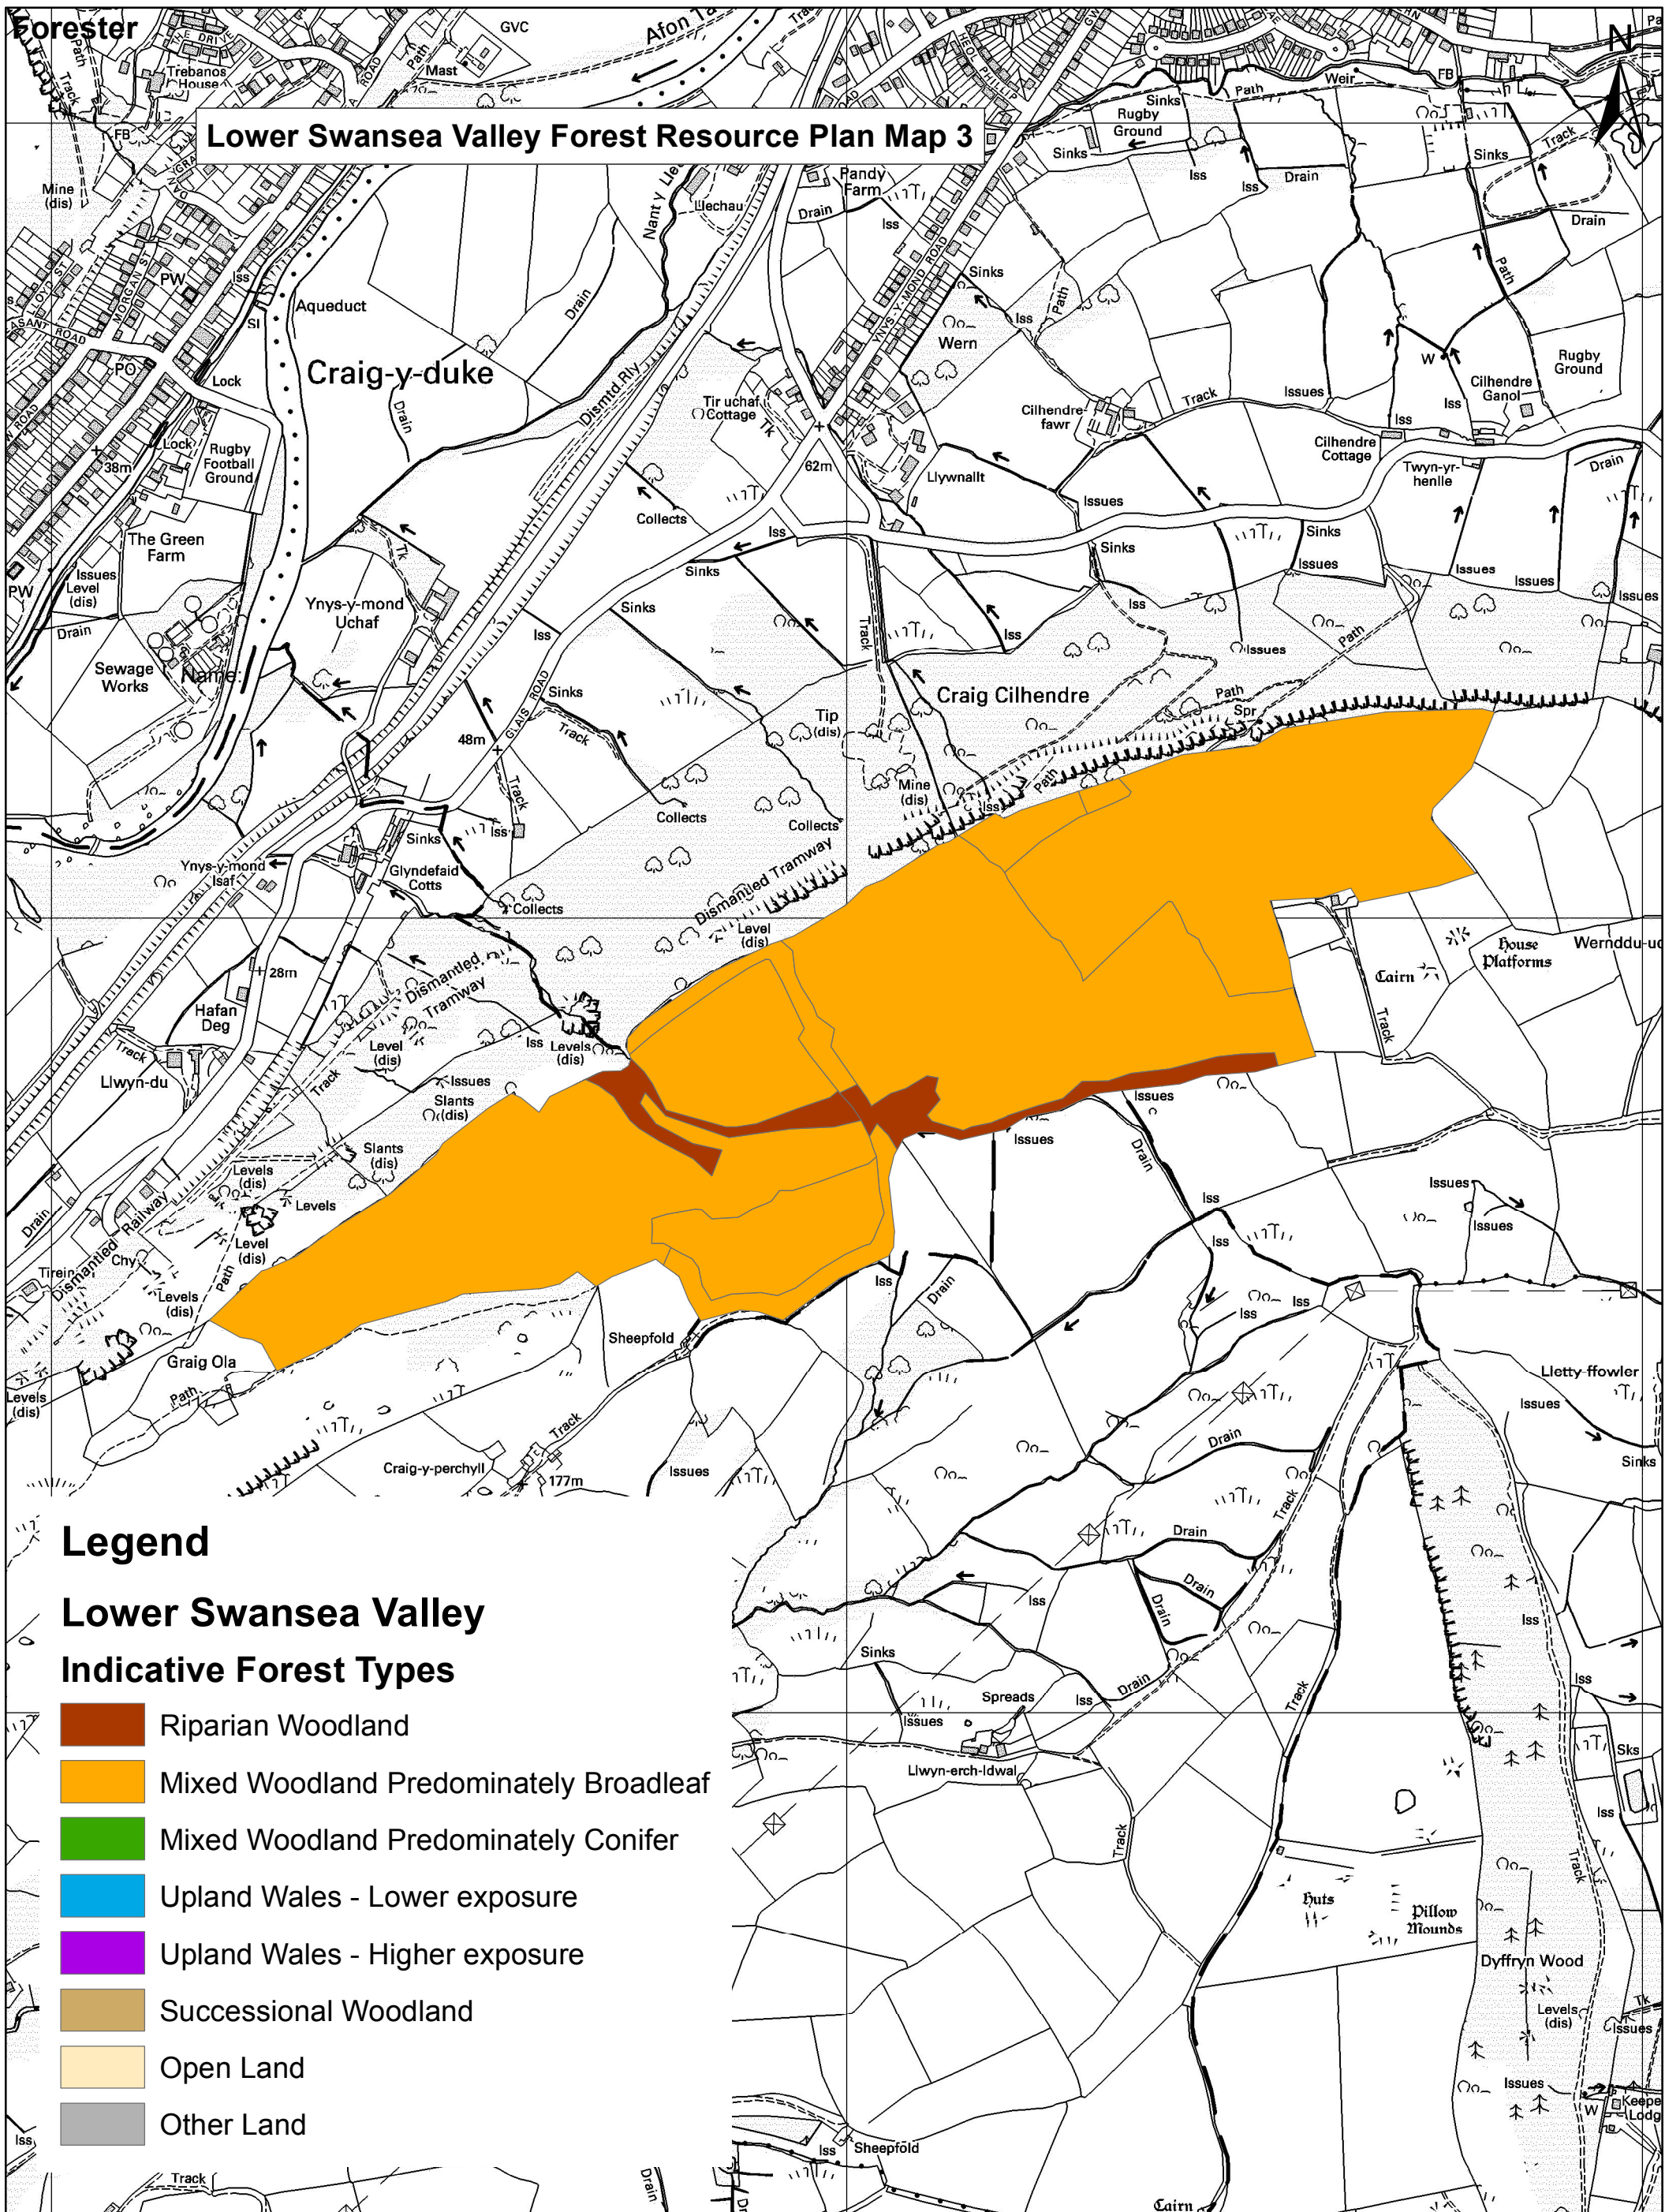

Lower Swansea Valley Forest Resource Plan Map 3

Legend

Lower Swansea Valley Indicative Forest Types

- Riparian Woodland
- Mixed Woodland Predominately Broadleaf
- Mixed Woodland Predominately Conifer
- Upland Wales - Lower exposure
- Upland Wales - Higher exposure
- Successional Woodland
- Open Land
- Other Land