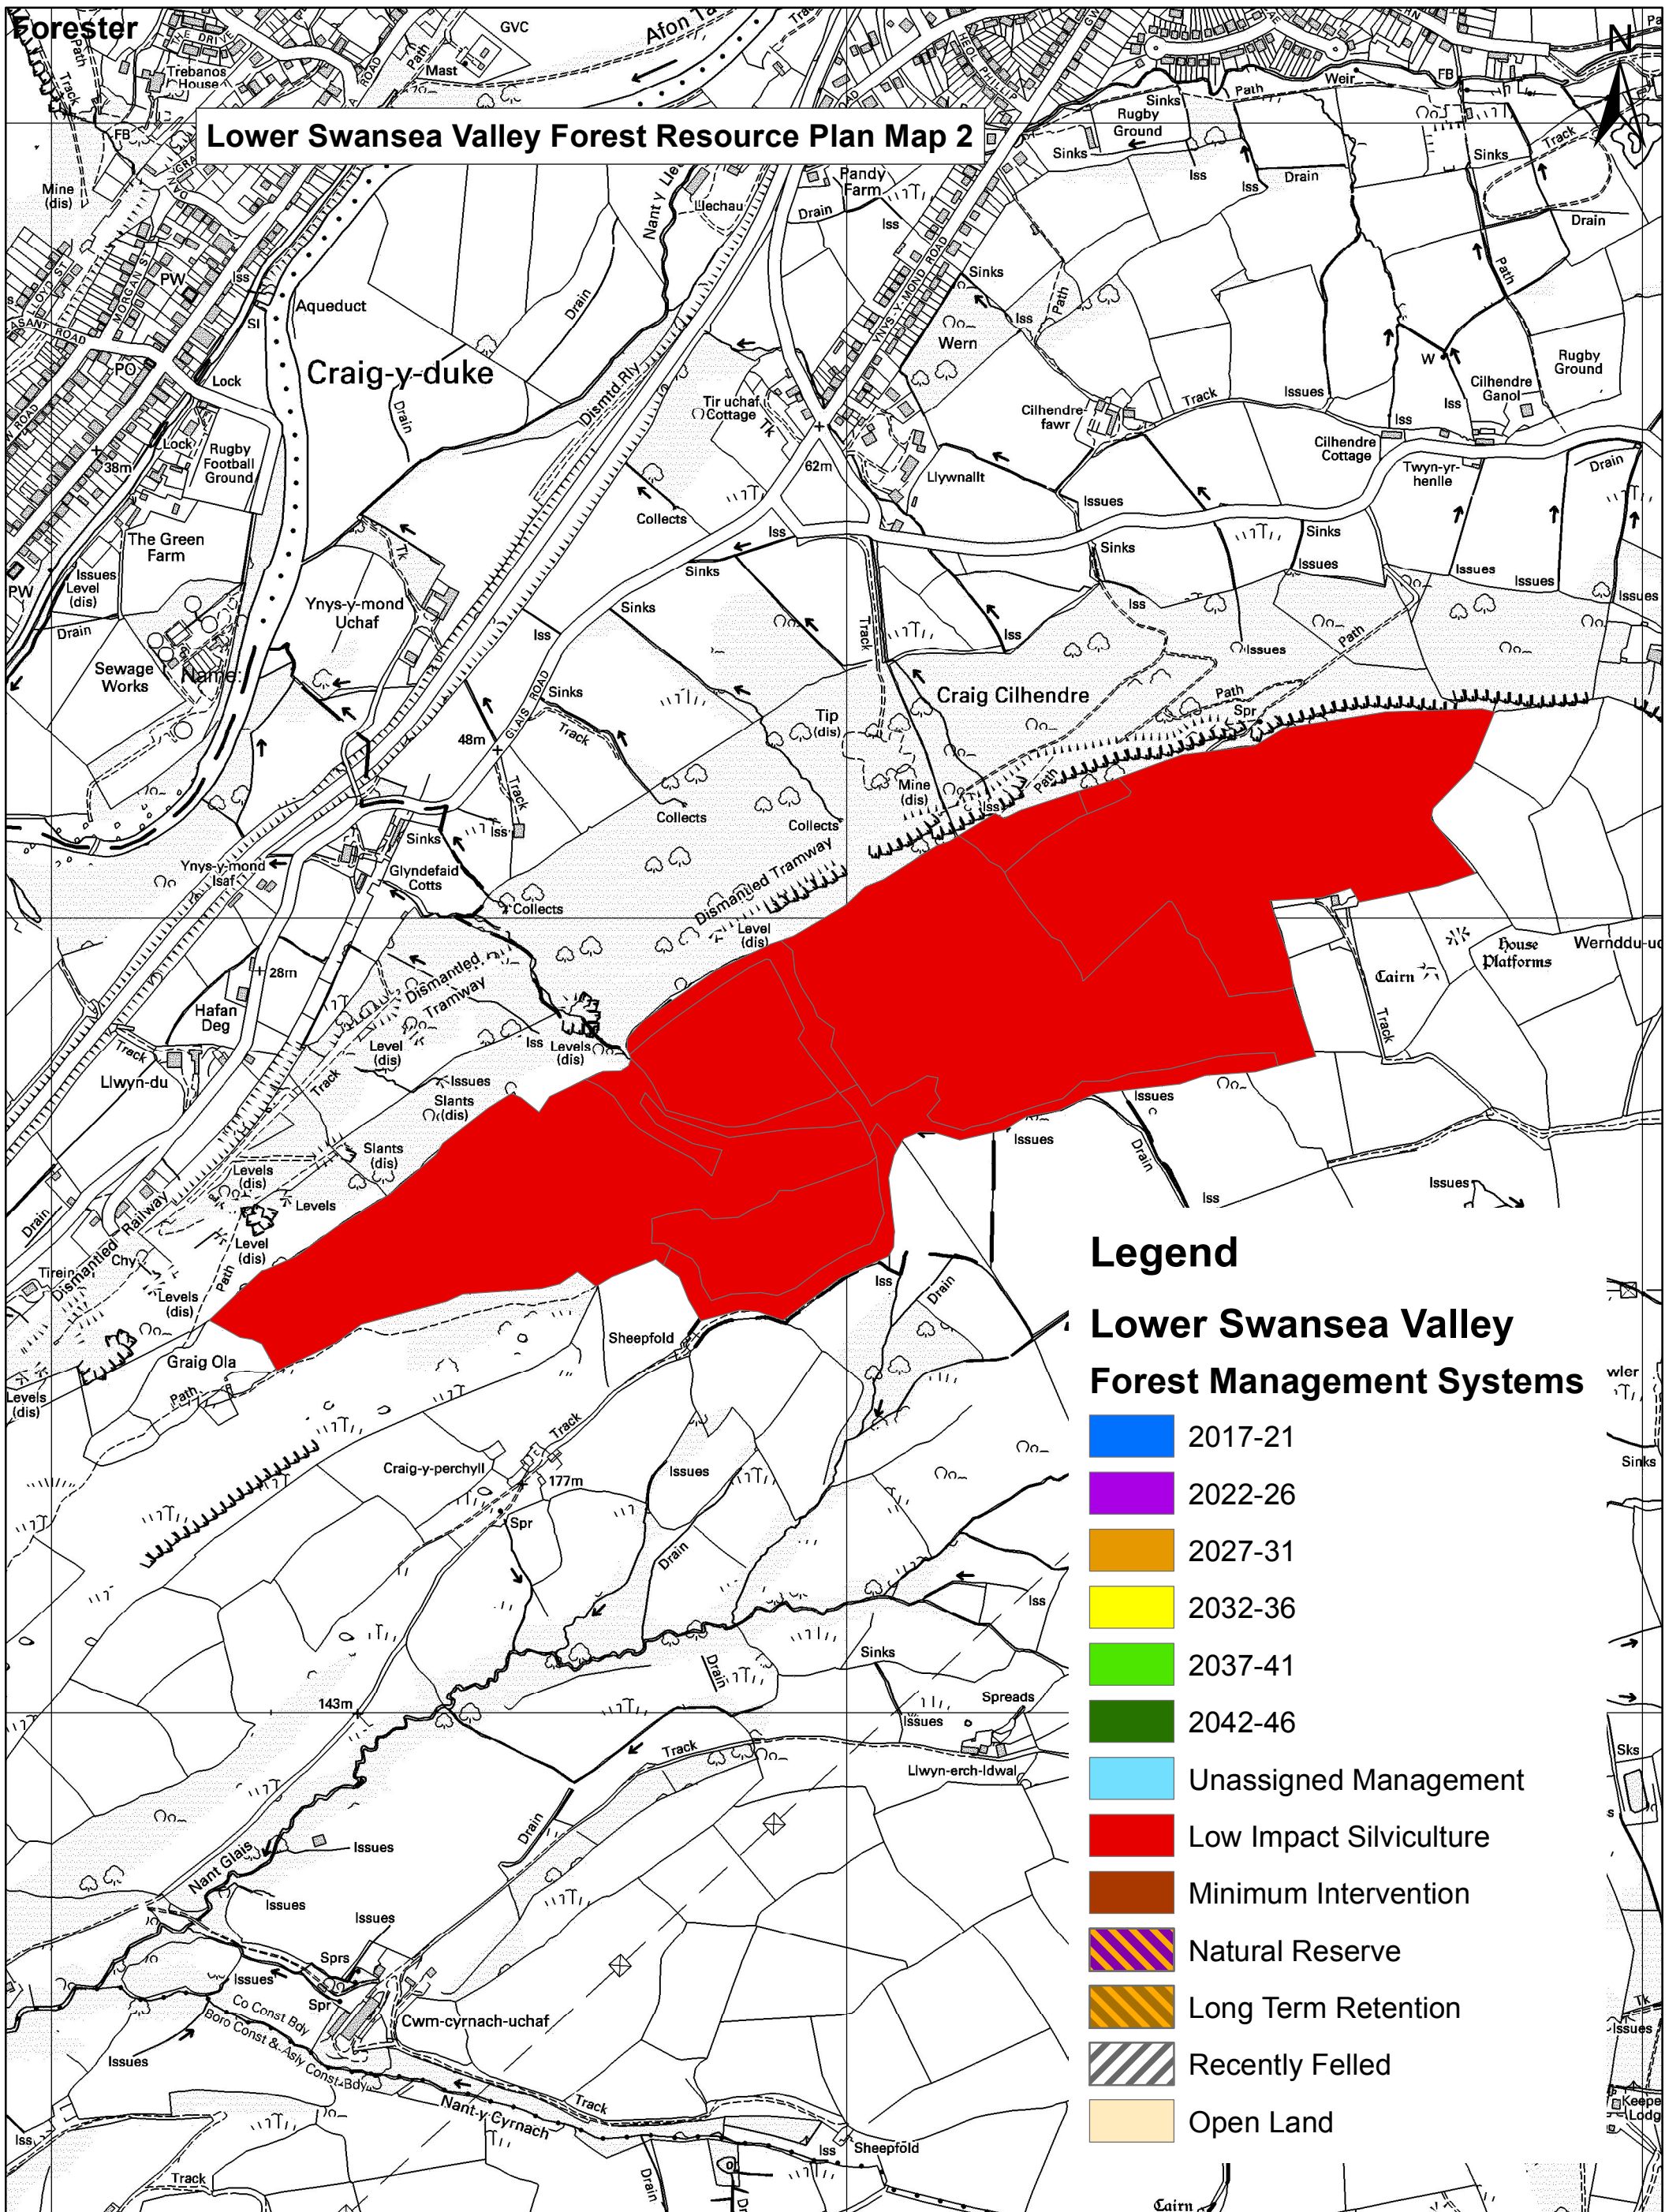

Lower Swansea Valley Forest Resource Plan Map 2

Legend

Lower Swansea Valley Forest Management Systems

- 2017-21
- 2022-26
- 2027-31
- 2032-36
- 2037-41
- 2042-46
- Unassigned Management
- Low Impact Silviculture
- Minimum Intervention
- Natural Reserve
- Long Term Retention
- Recently Felled
- Open Land