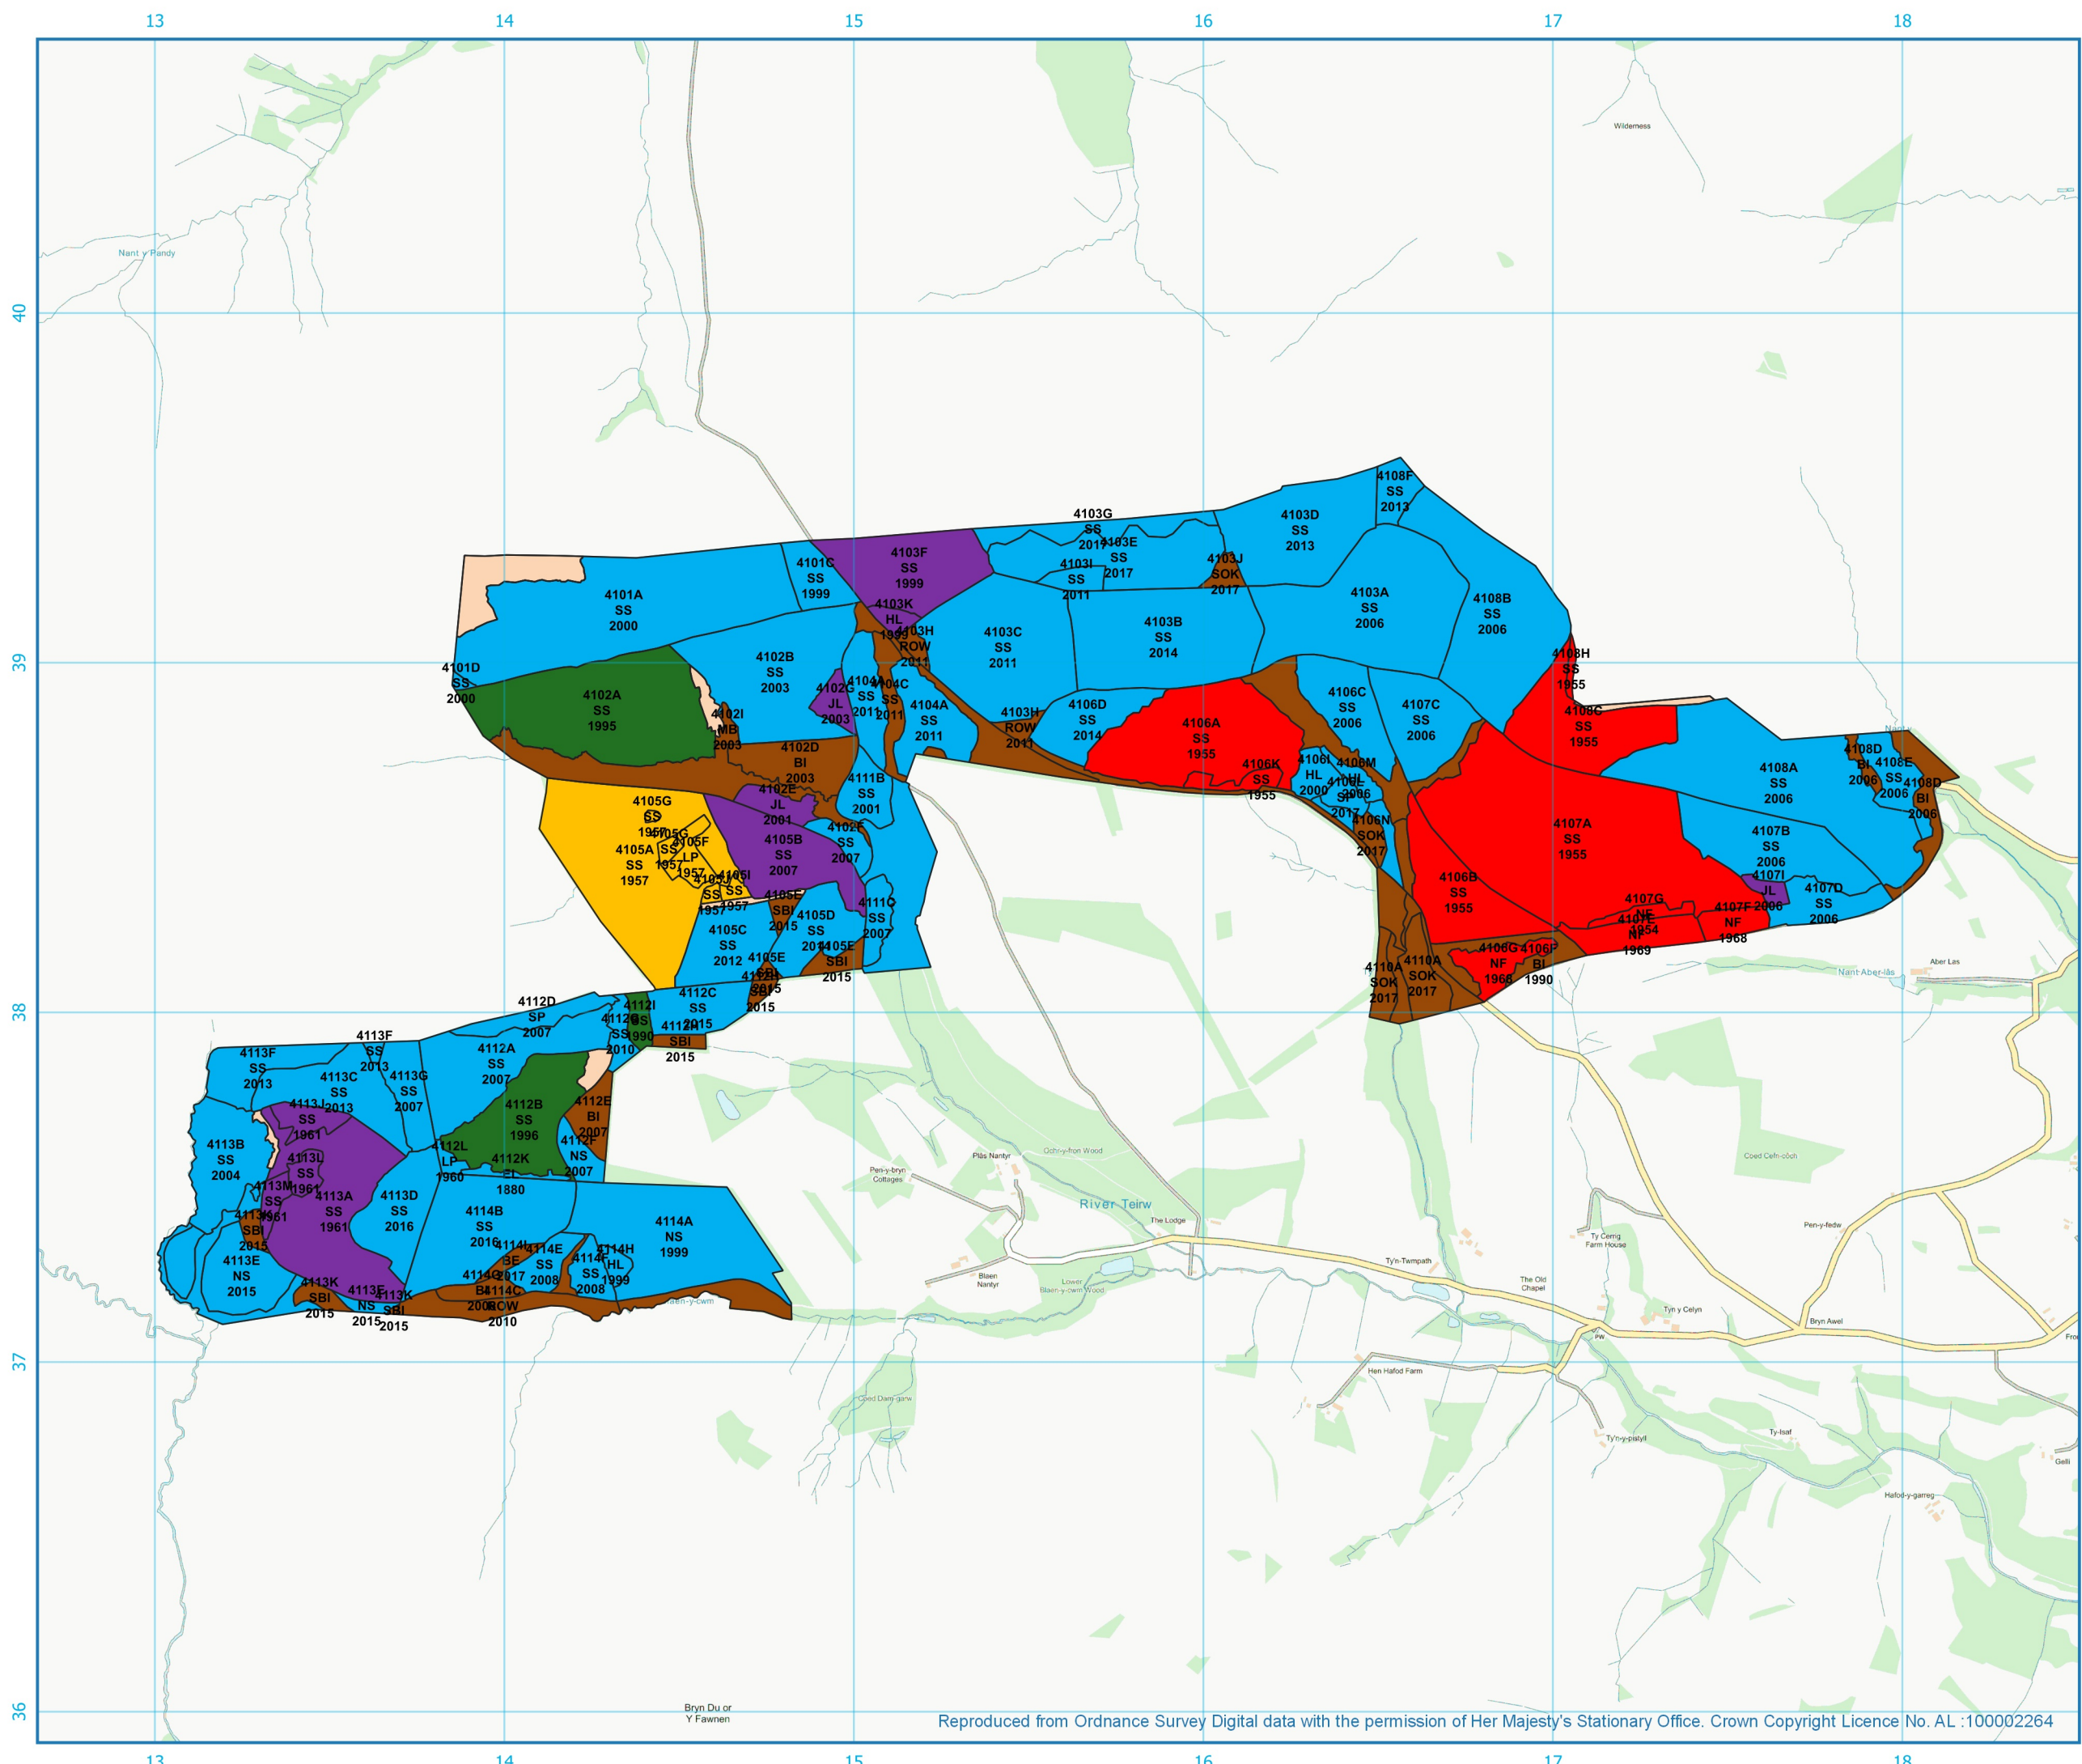

# Cynllun Adnoddau Coedwig Llangollen Llangollen Forest Resource Plan

## Coed Nantyr Forest - Systemau Rheoli Coedwigoedd / Forest Management Systems

-  Subcompartments
-  Llwyrgwmpo / Clear fell - 2022-26
-  Llwyrgwmpo / Clear fell - 2027-31
-  Llwyrgwmpo / Clear fell - 2042-46
-  Cnydau Ifanc – Rheolaeth Nas  
Young Crops - Unassigned  
Management
-  Systemau Coedwriaeth Effaith Isel  
Low Impact Silvicultural Systems
-  Ymyriad Lleiaf - Minimum Intervention
-  Tir Agored Arall - Other/Open Land

Pryor & Rickett  
**Silviculture**  
Chartered Foresters & Woodland Consultants

1:17500  
Scale Correct at A3  
Grid Ref: SJ155383  
Date: 24/03/2021  
Drawn by: Samuel Roberts

Pryor and Rickett Silviculture  
10 Priory Hill, Brecon, Wales, LD3 9DH