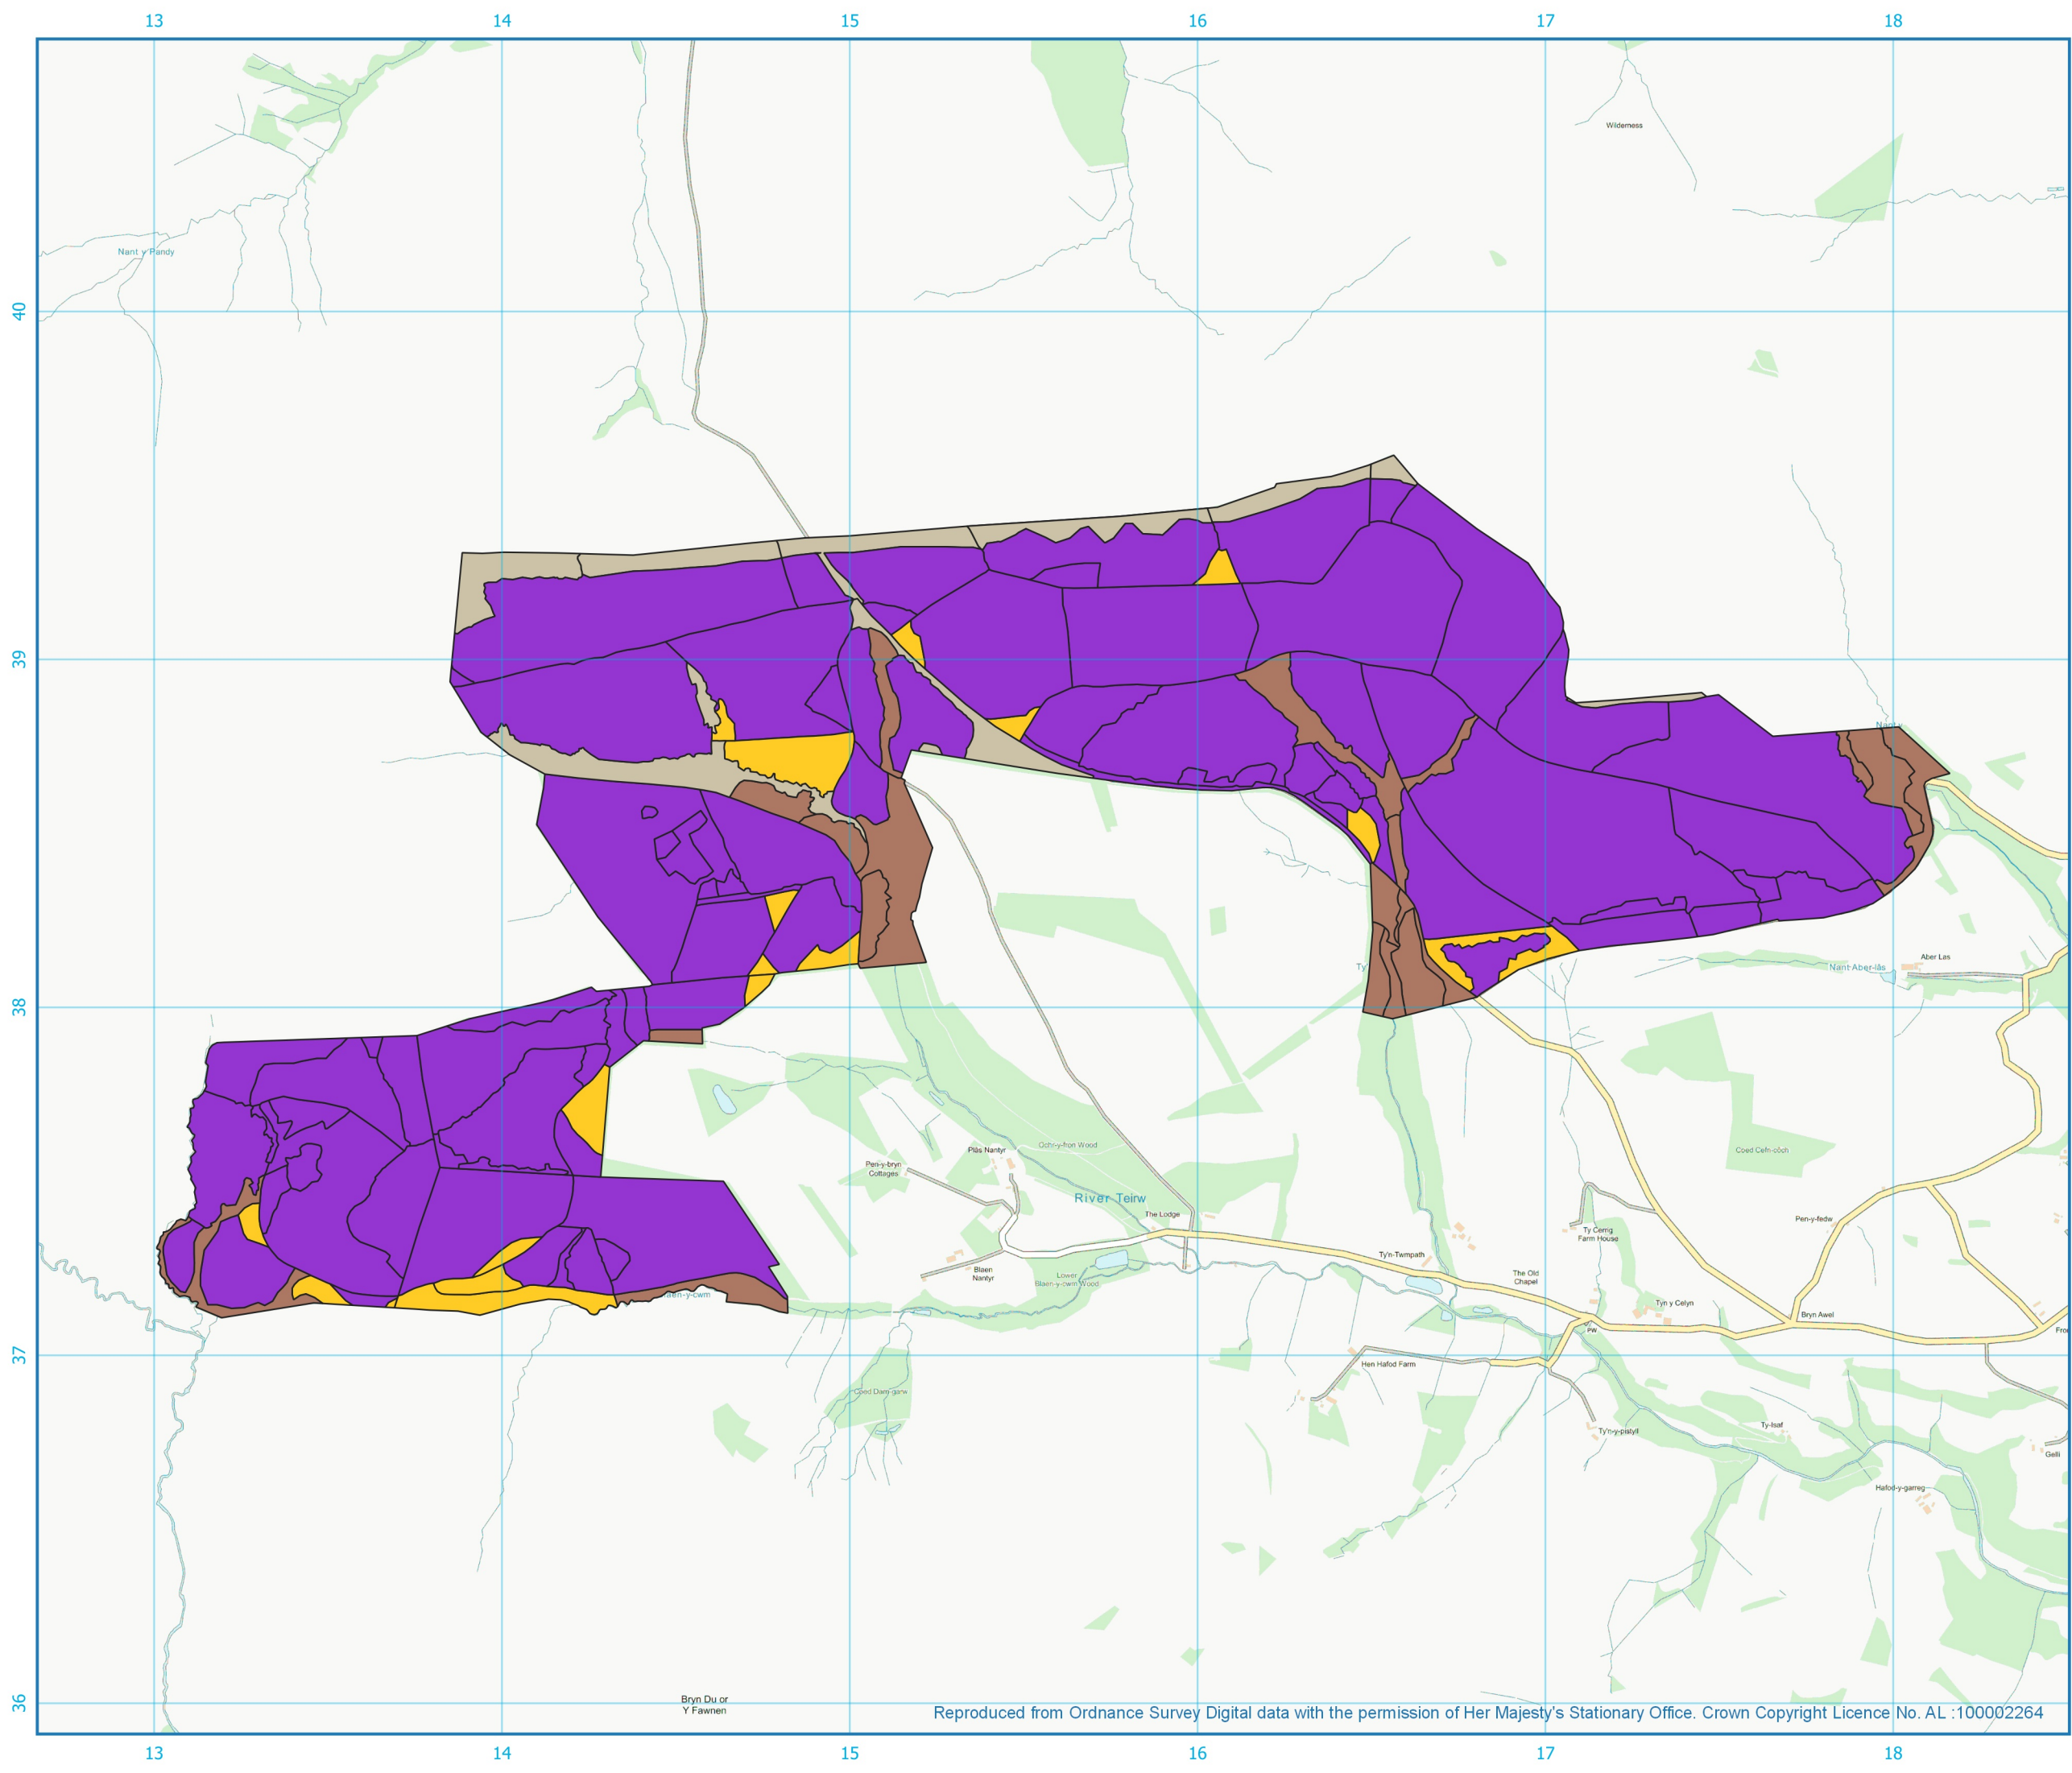

# Cynllun Adnoddau Coedwig Llangollen Llangollen Forest Resource Plan

## Coed Nantyr Forest - Cynefinoedd a Mathau o Goedwigoedd Dangosol / Indicative Forest Types and Habitats

-  Torlannol - Riparian woodland
-  Coetiroedd Cymysg Llydanddail gan Bennaf  
Mixed woodland predominately broadleaf
-  Ucheldir Cymru Mwy Agored  
Upland Wales Higher exposure  
(predominately conifer tree species)
-  Olynoi - Successional woodland

Pryor & Rickett  
**Silviculture**  
Chartered Foresters & Woodland Consultants

1:17500  
Scale Correct at A3  
Grid Ref: SJ155383  
Date: 24/03/2021  
Drawn by: Samuel Roberts

Pryor and Rickett Silviculture  
10 Priory Hill, Brecon, Wales, LD3 9DH  
01874 620777 || Wales@silviculture.co.uk