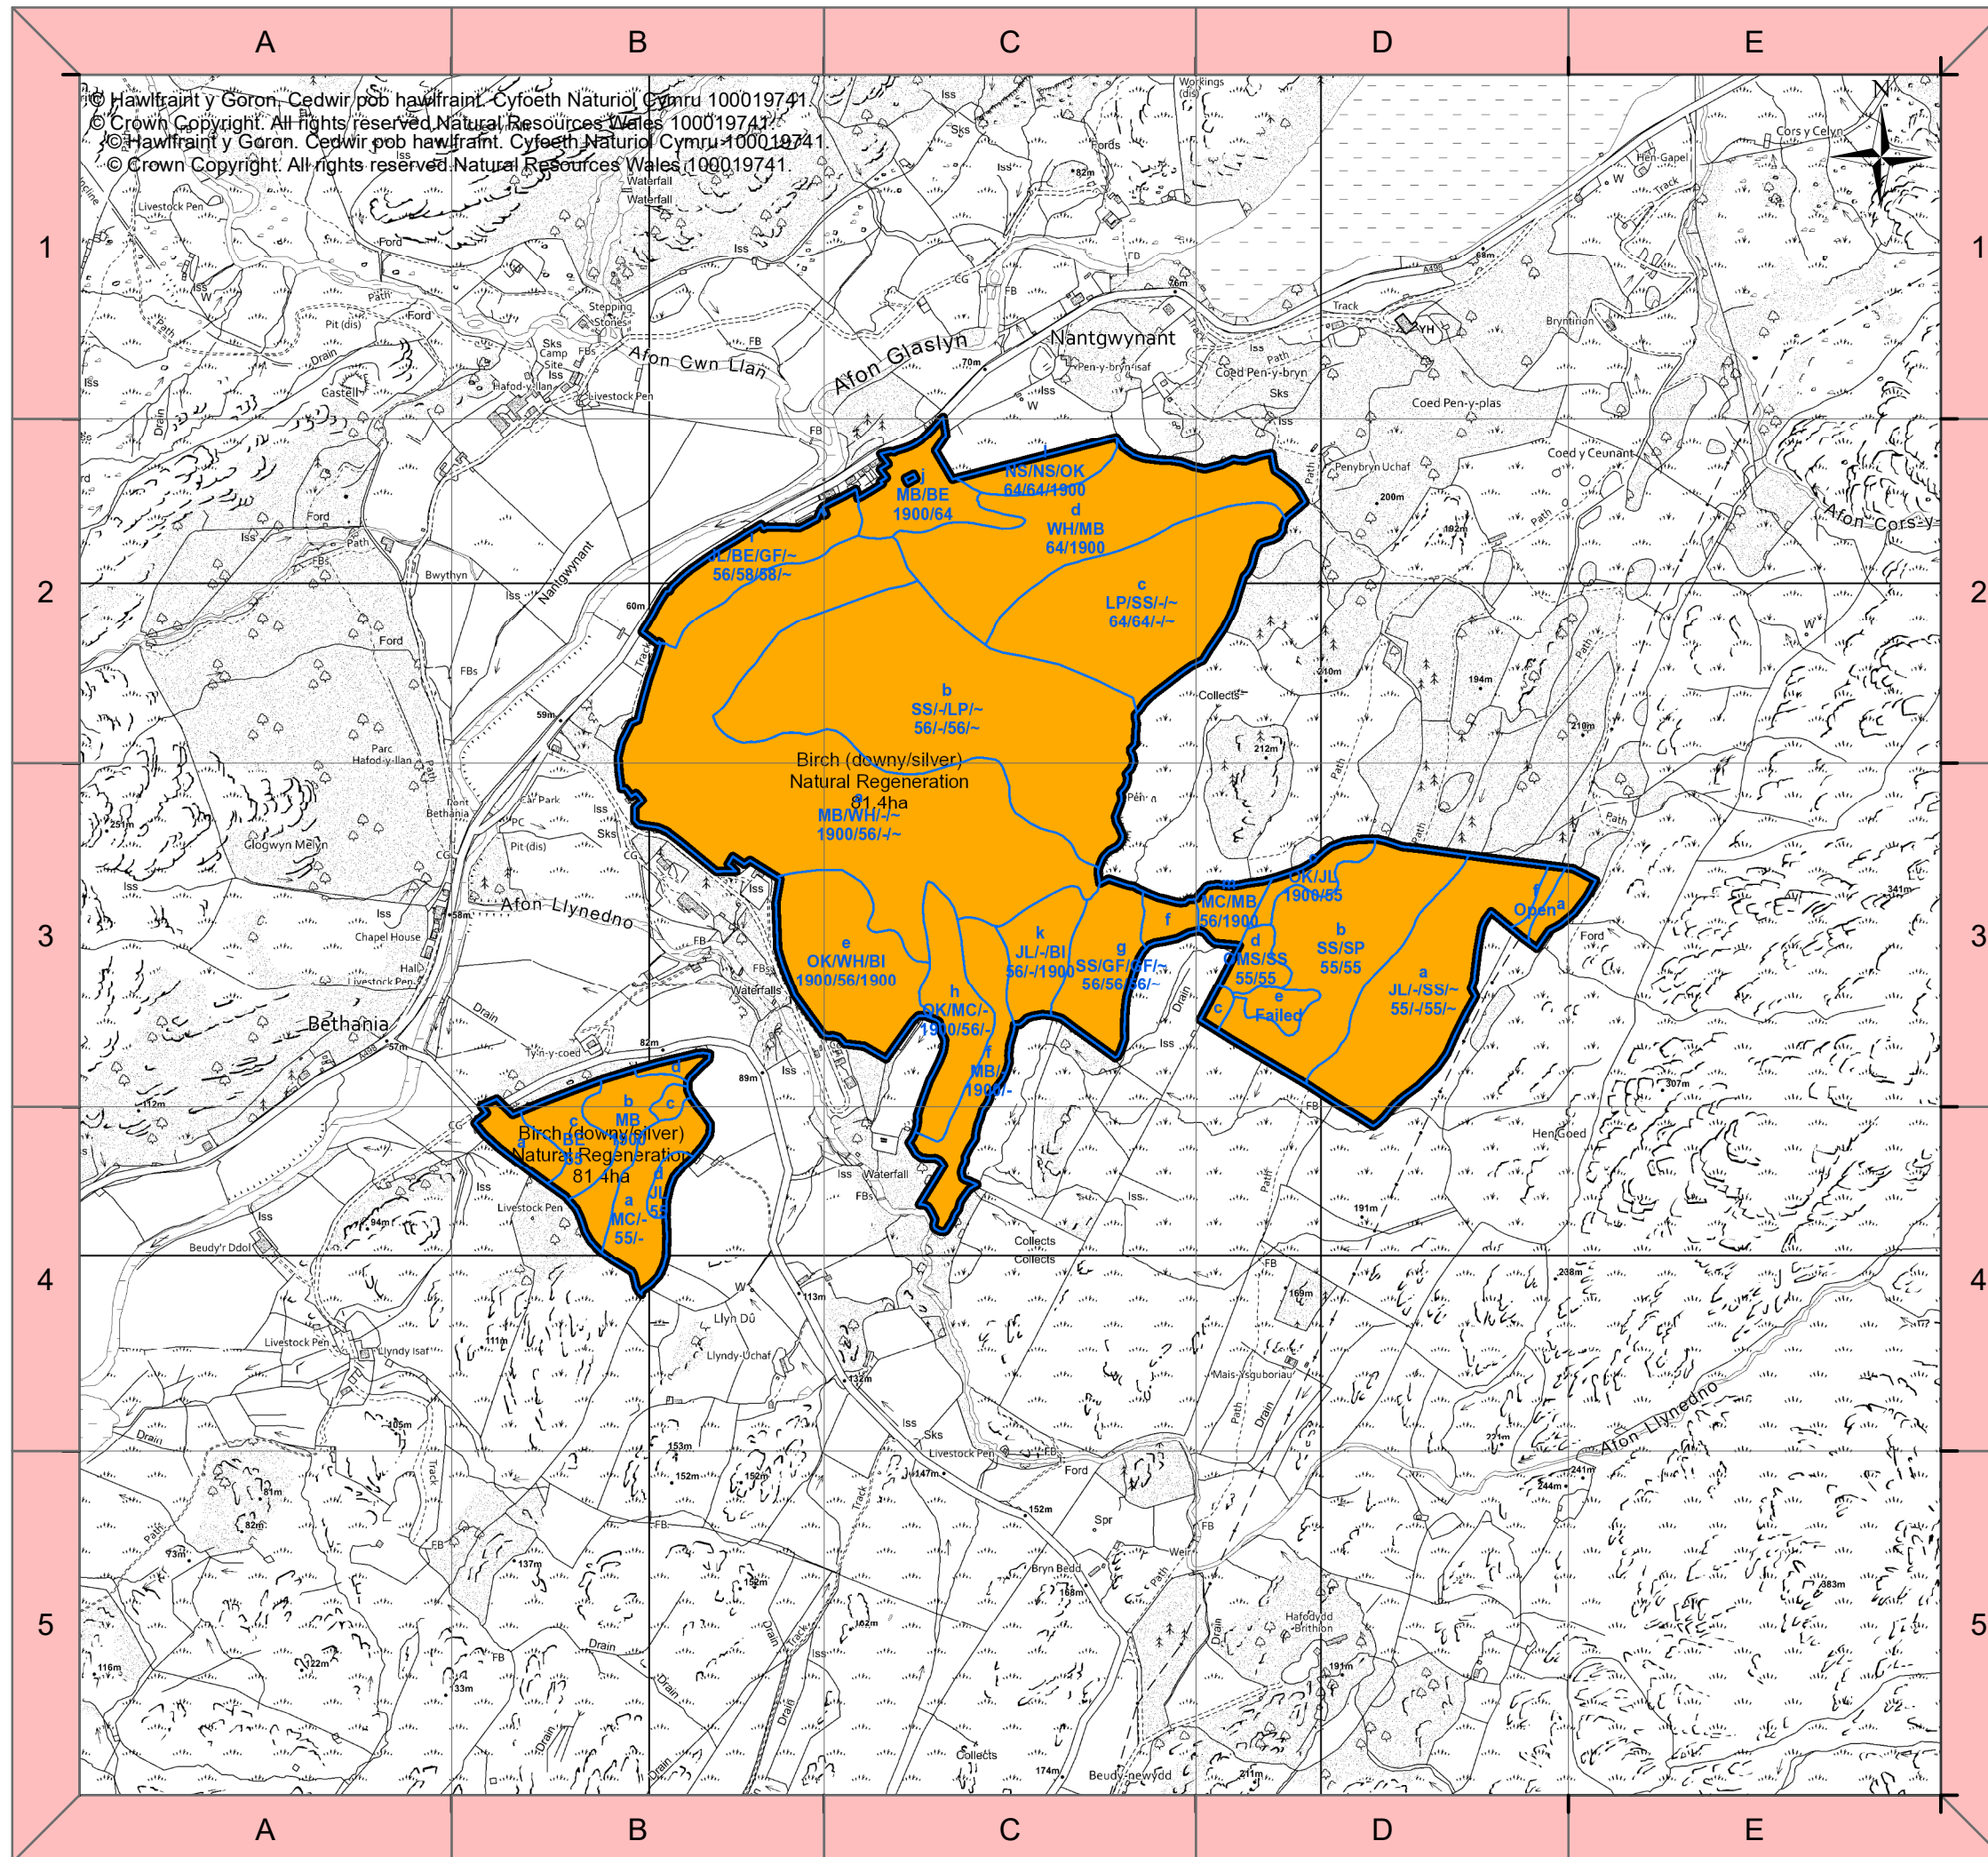

Legend

Sub-compartments

Sub-compartments

Forest Resource Plan Areas

Scenario Restock Areas

<all other values>

Riparian Woodland

Mixed Woodland
Predominantly Broadleaf

Mixed Woodland
Predominantly Conifer

Upland Wales -
Lower Exposure

Upland Wales -
Higher Exposure

Successional
Woodland

Open Land

Other Land

Undefined

Sub-compartments

Sub-compartments

© Hawffraint y Goron. Cedwir pob hawffraint. Cyfoeth Naturiol Cymru 100019741
© Crown Copyright. All rights reserved. Natural Resources Wales 100019741
© Hawffraint y Goron. Cedwir pob hawffraint. Cyfoeth Naturiol Cymru 100019741
© Crown Copyright. All rights reserved. Natural Resources Wales 100019741