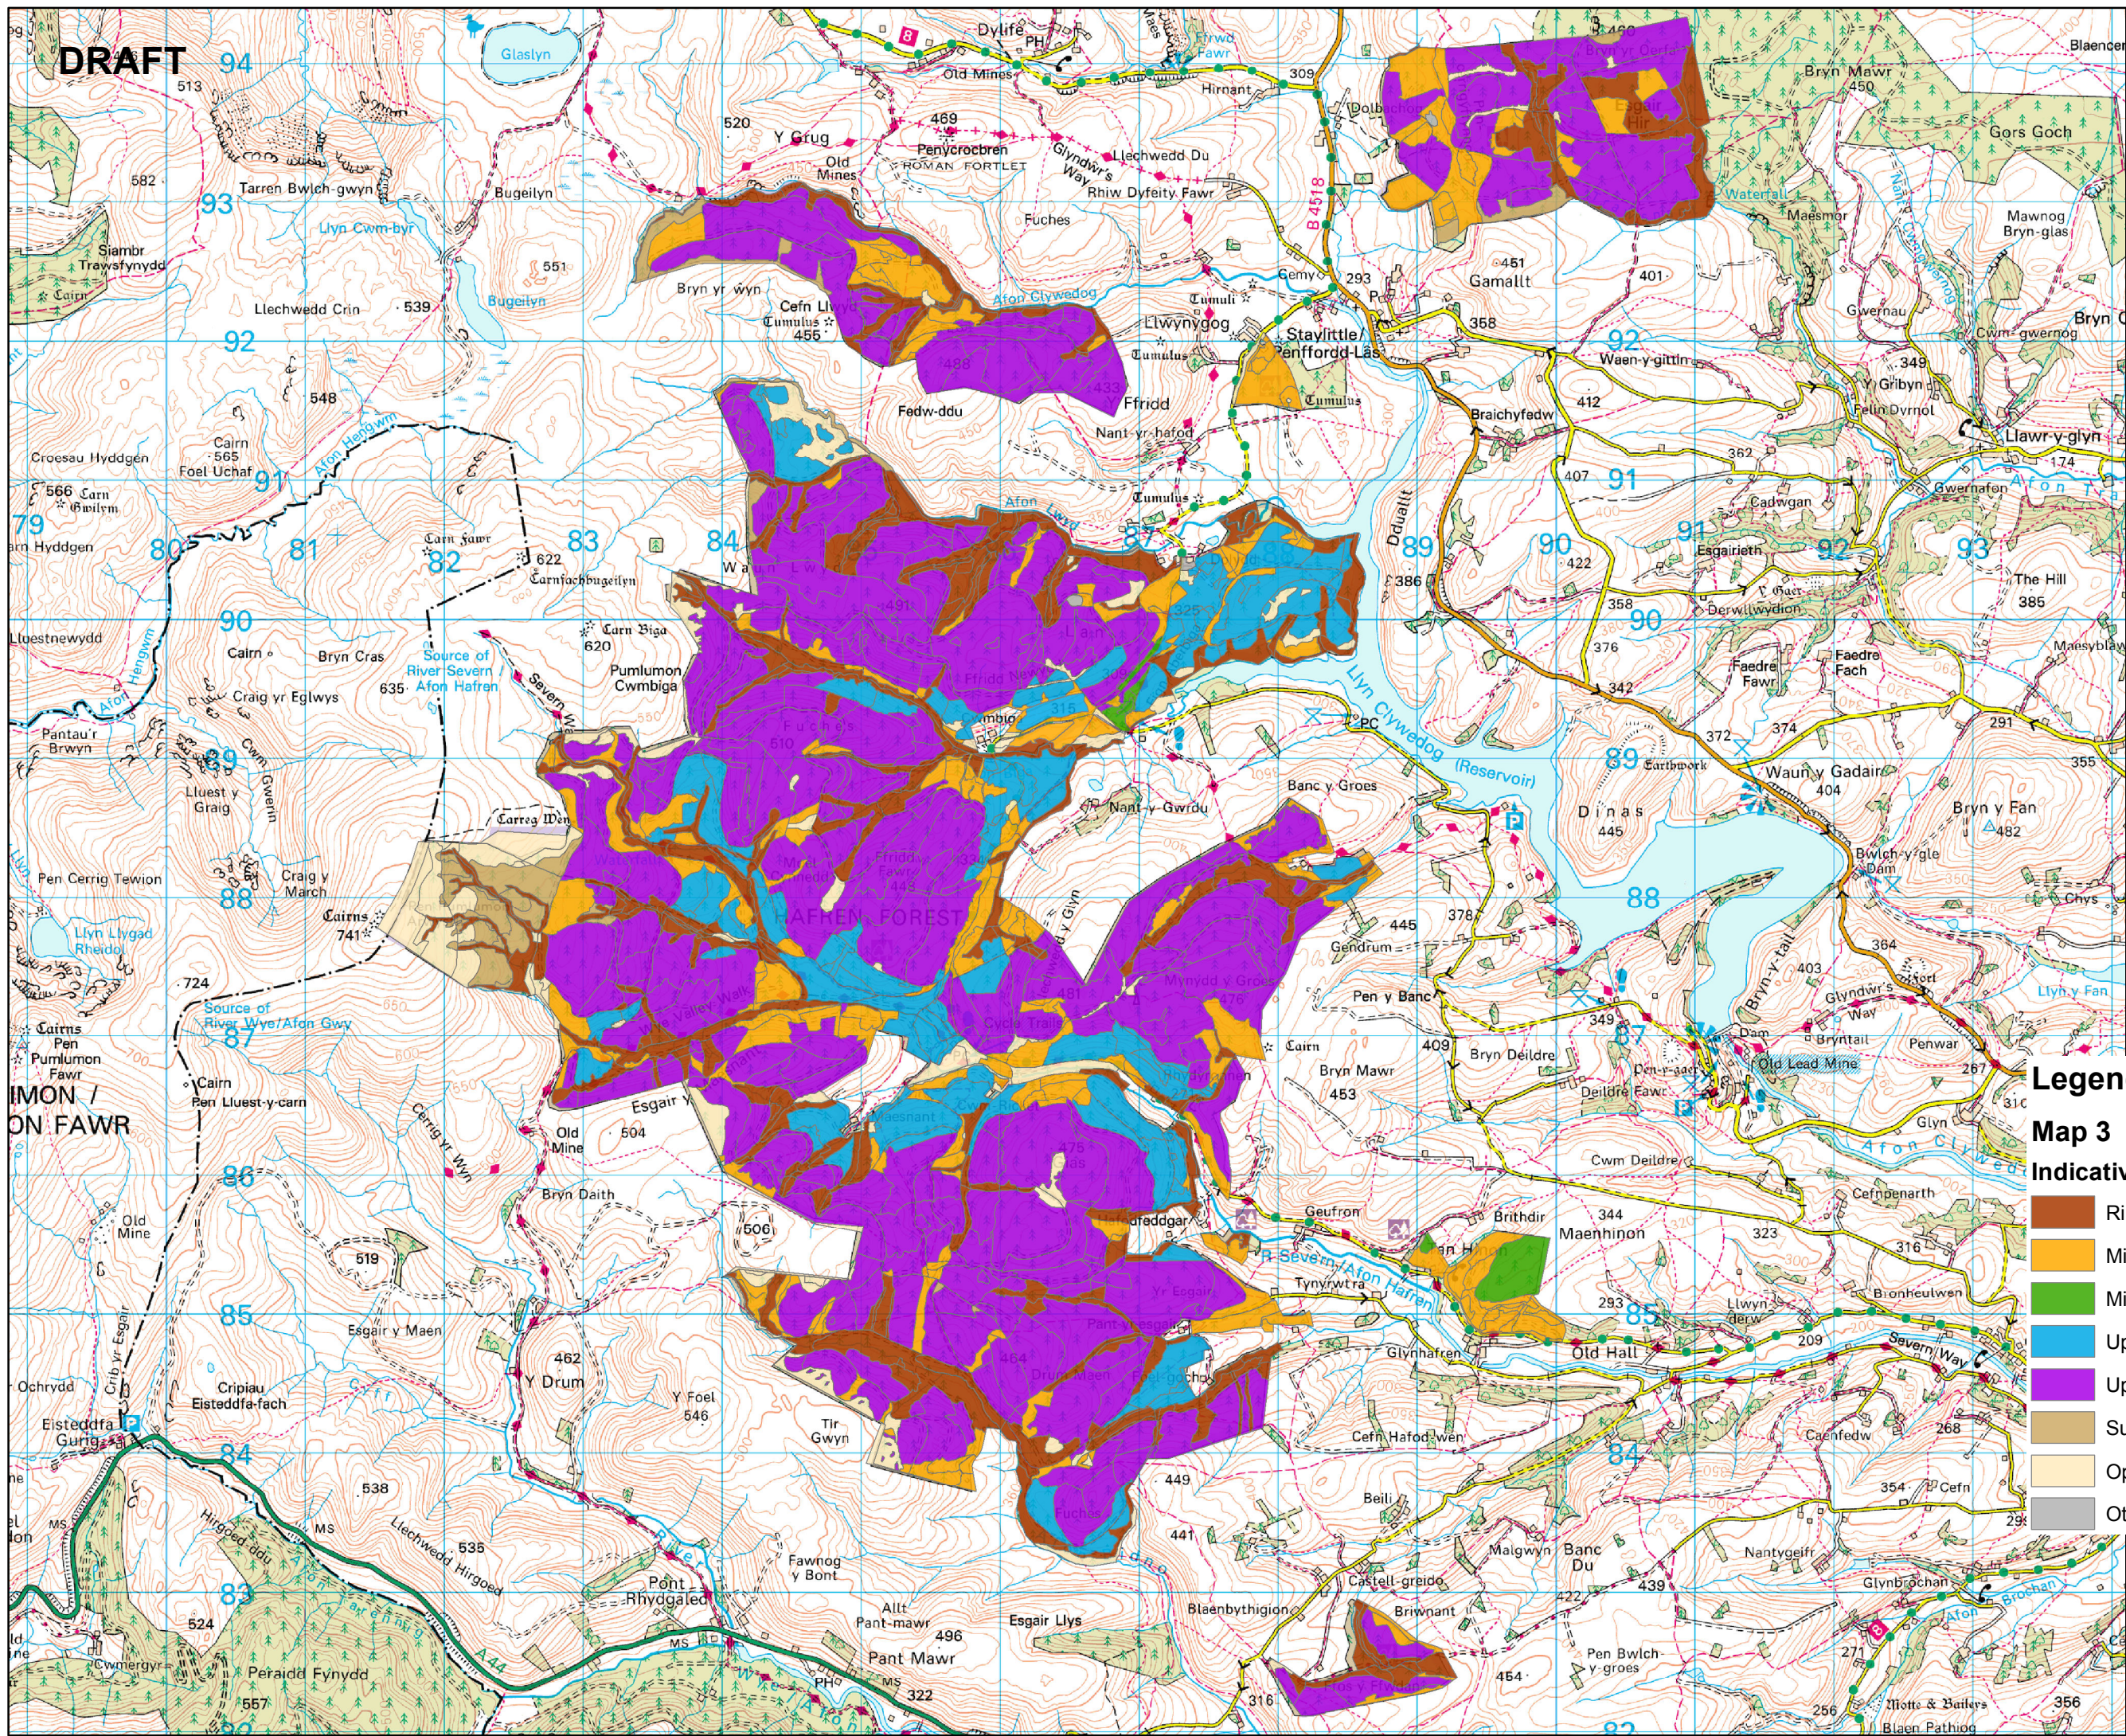

Hafren Forest

Scale: 1:43,328
Date: 02/03/2021

Legend

Map 3

Indicative Forest Types

- Riparian Woodland
- Mixed Woodland Predominately Broadleaf
- Mixed Woodland Predominately Conifer
- Upland Wales - Lower exposure
- Upland Wales - Higher exposure
- Successional Woodland
- Open Land
- Other Land

1:43,328