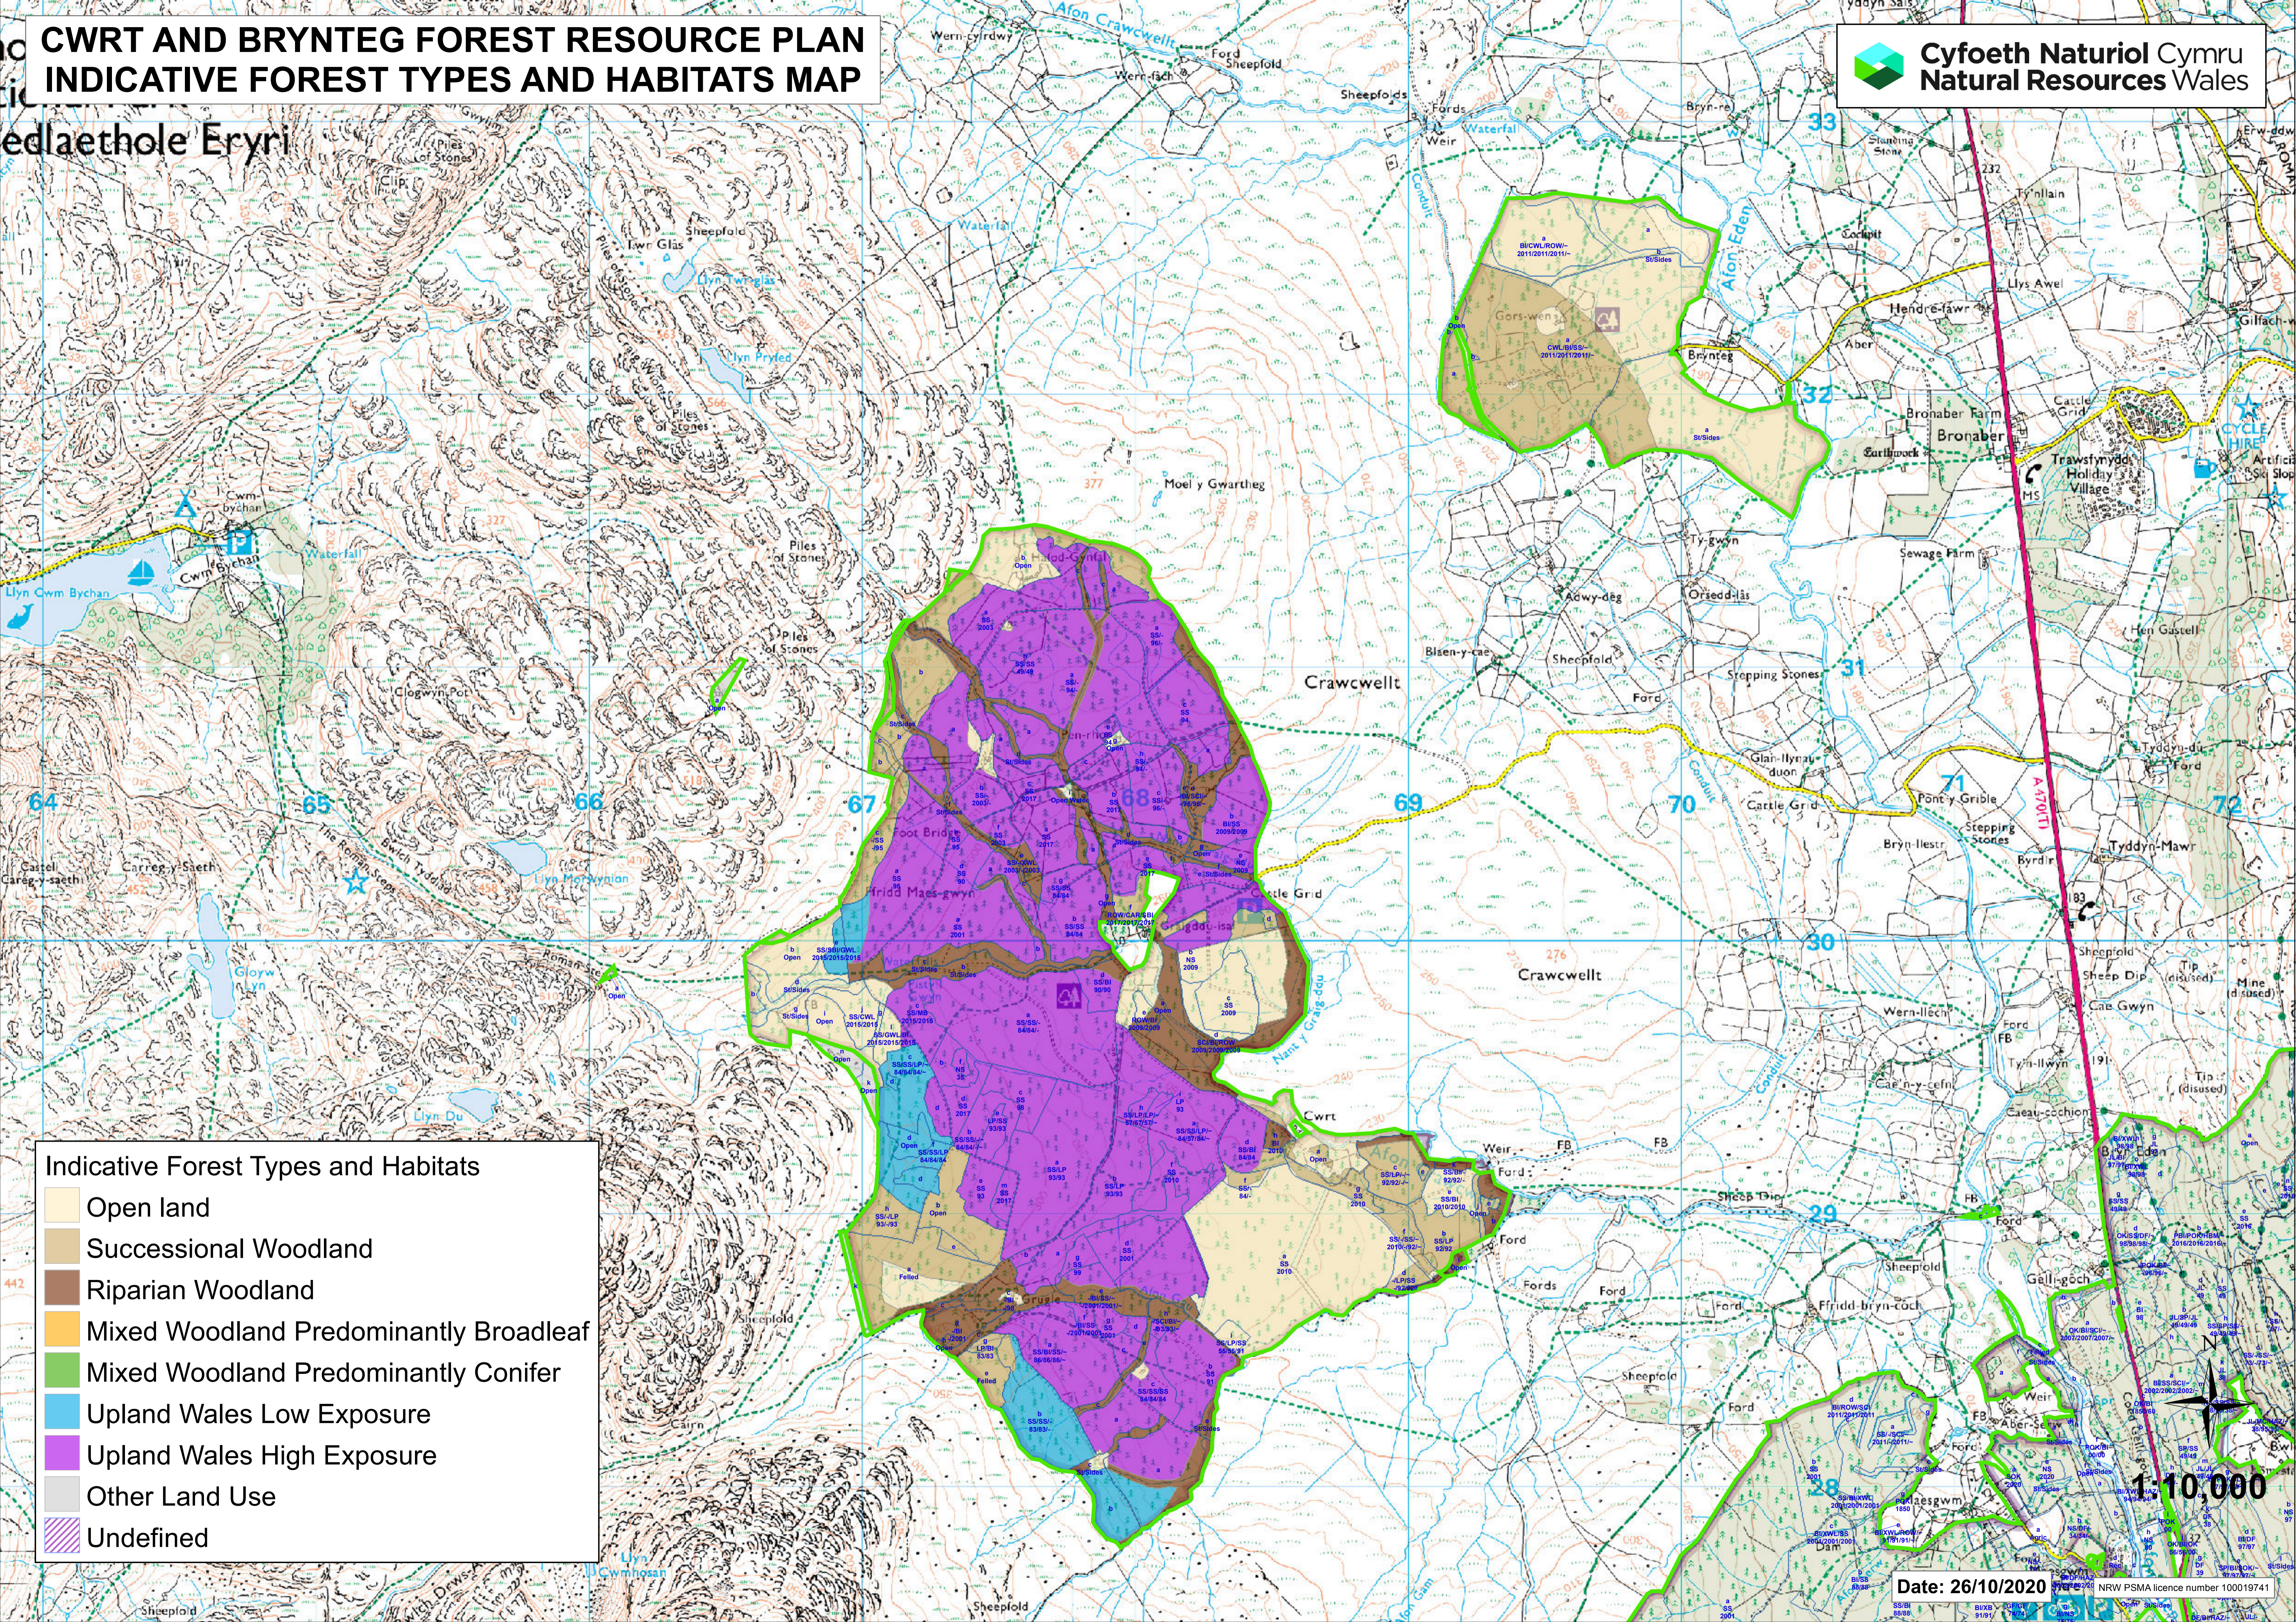

CWRT AND BRYNTEG FOREST RESOURCE PLAN INDICATIVE FOREST TYPES AND HABITATS MAP

edlaethole Eryri

Indicative Forest Types and Habitats

- Open land
- Successional Woodland
- Riparian Woodland
- Mixed Woodland Predominantly Broadleaf
- Mixed Woodland Predominantly Conifer
- Upland Wales Low Exposure
- Upland Wales High Exposure
- Other Land Use
- Undefined

1:10,000