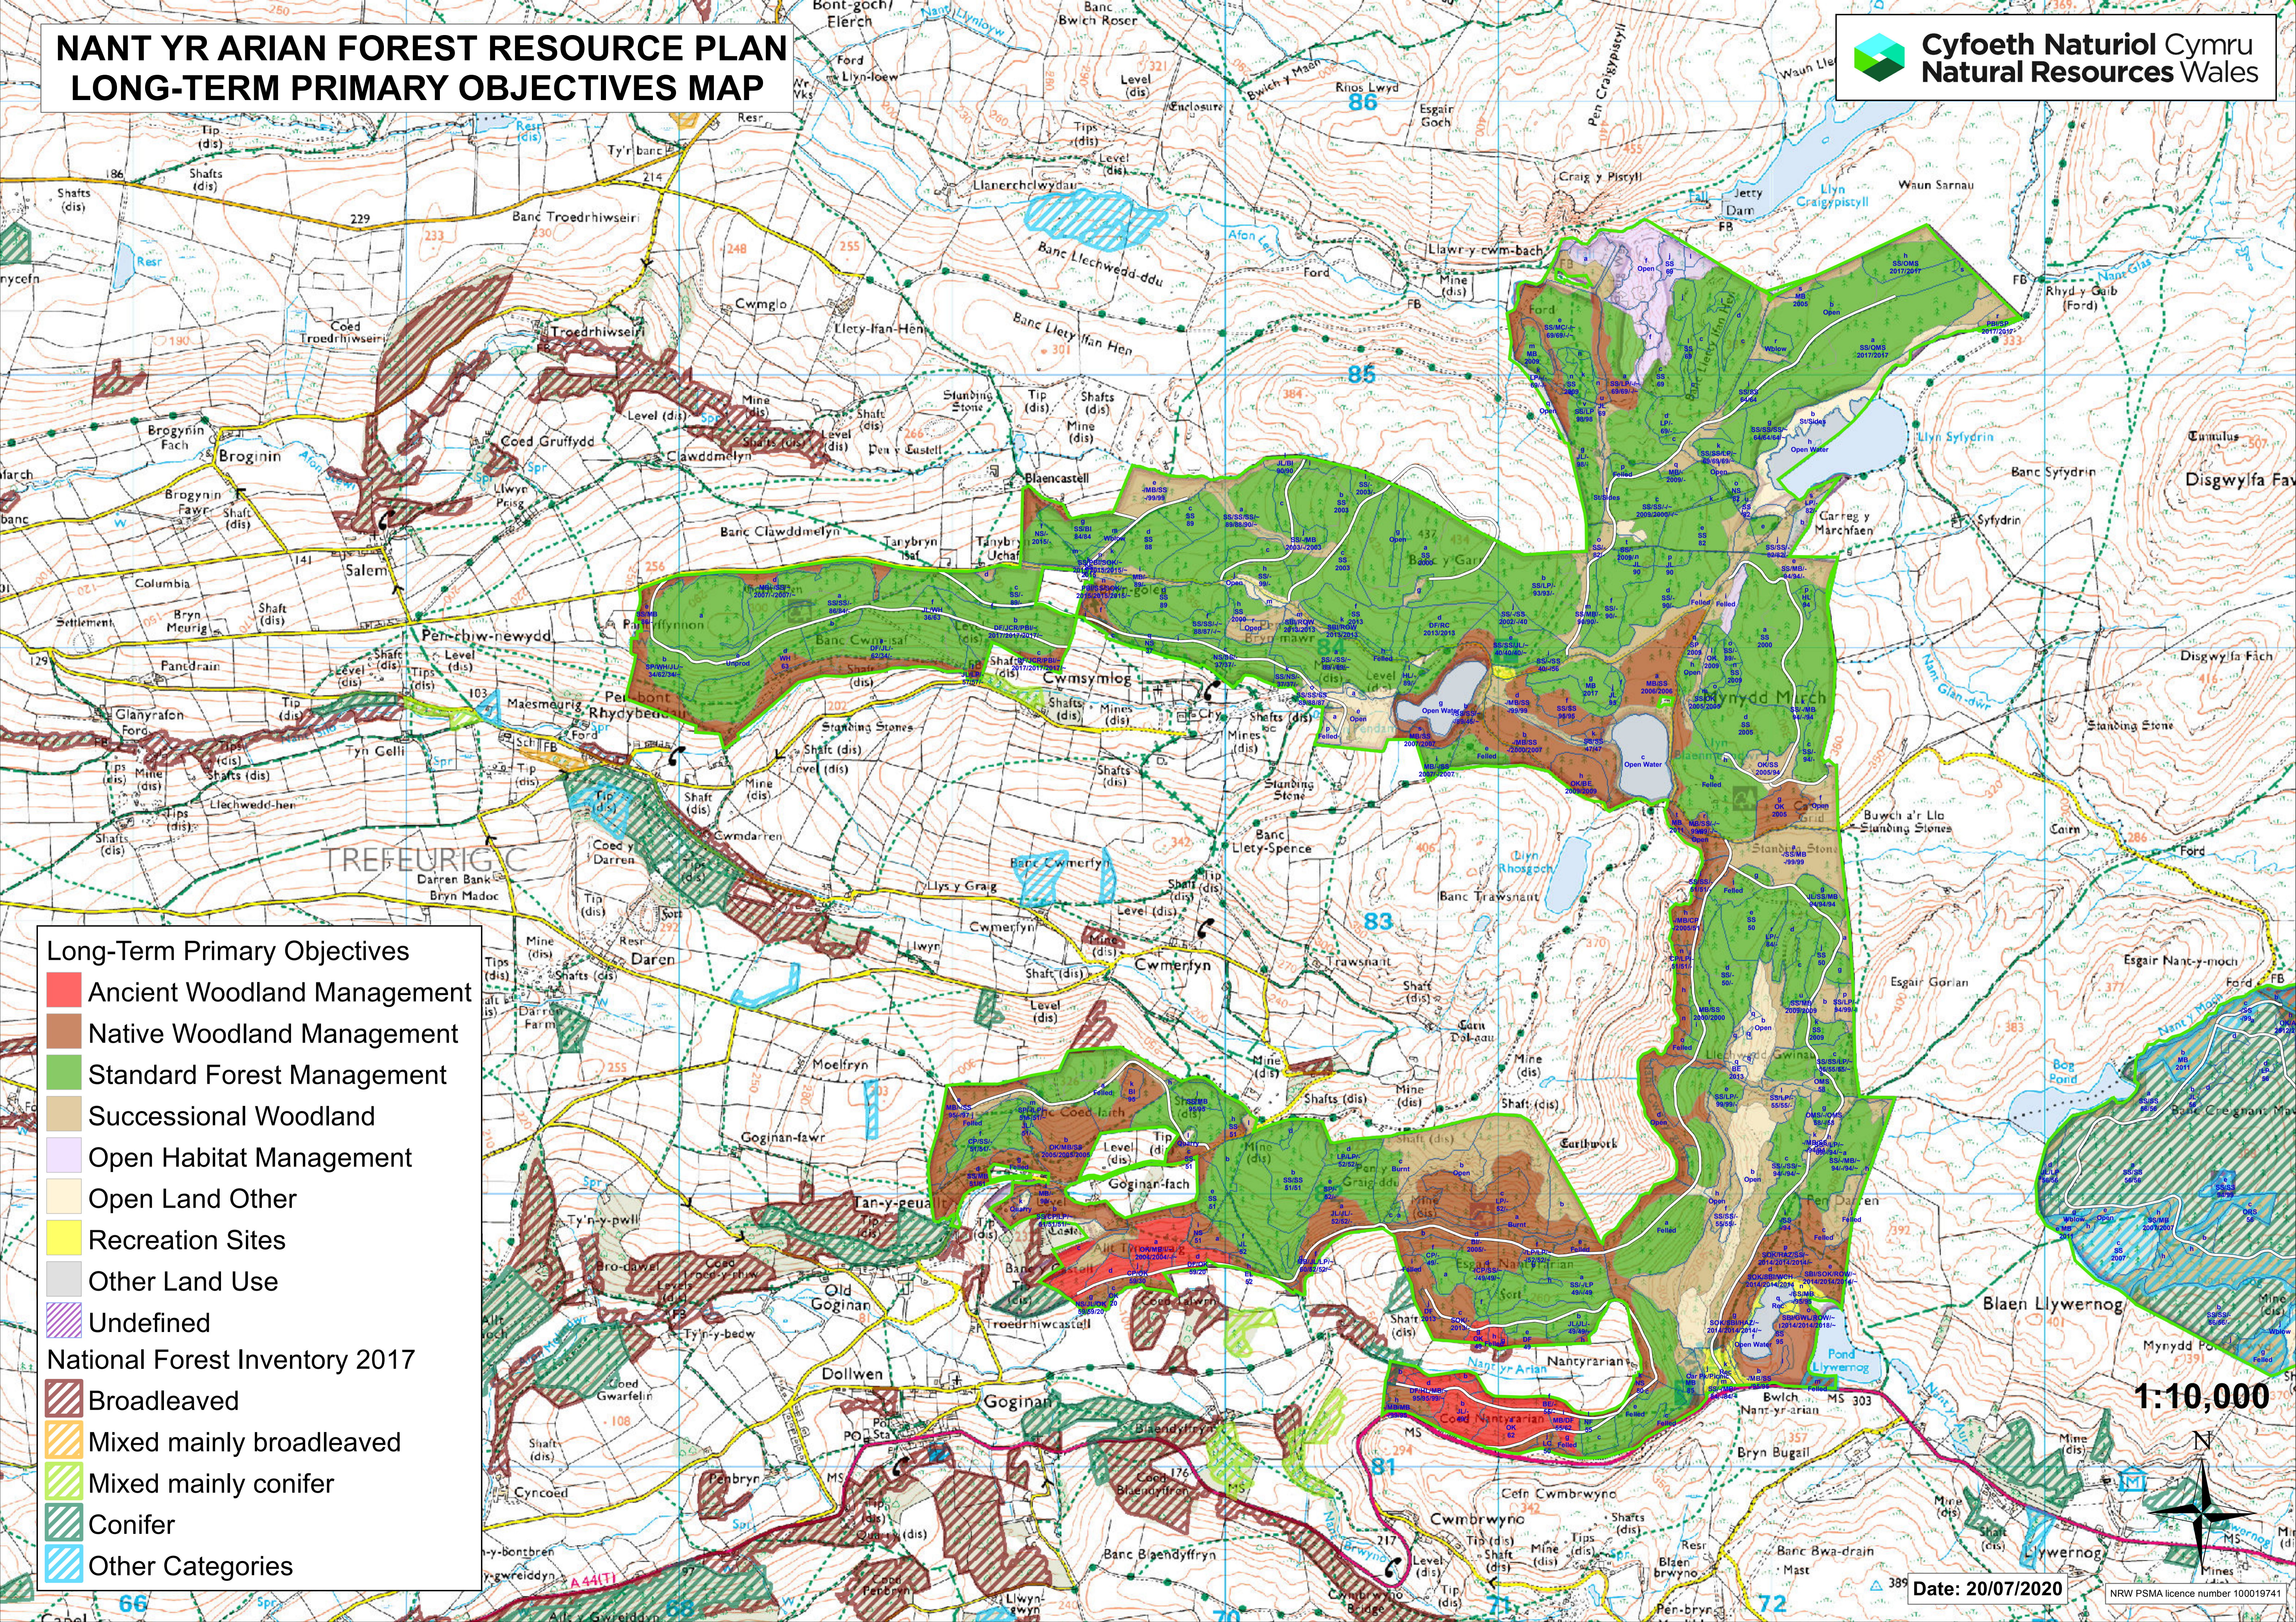

NANT YR ARIAN FOREST RESOURCE PLAN LONG-TERM PRIMARY OBJECTIVES MAP

Long-Term Primary Objectives

- Ancient Woodland Management
- Native Woodland Management
- Standard Forest Management
- Successional Woodland
- Open Habitat Management
- Open Land Other
- Recreation Sites
- Other Land Use
- Undefined

National Forest Inventory 2017

- Broadleaved
- Mixed mainly broadleaved
- Mixed mainly conifer
- Conifer
- Other Categories

1:10,000

Date: 20/07/2020

NRW PSMA licence number 100019741