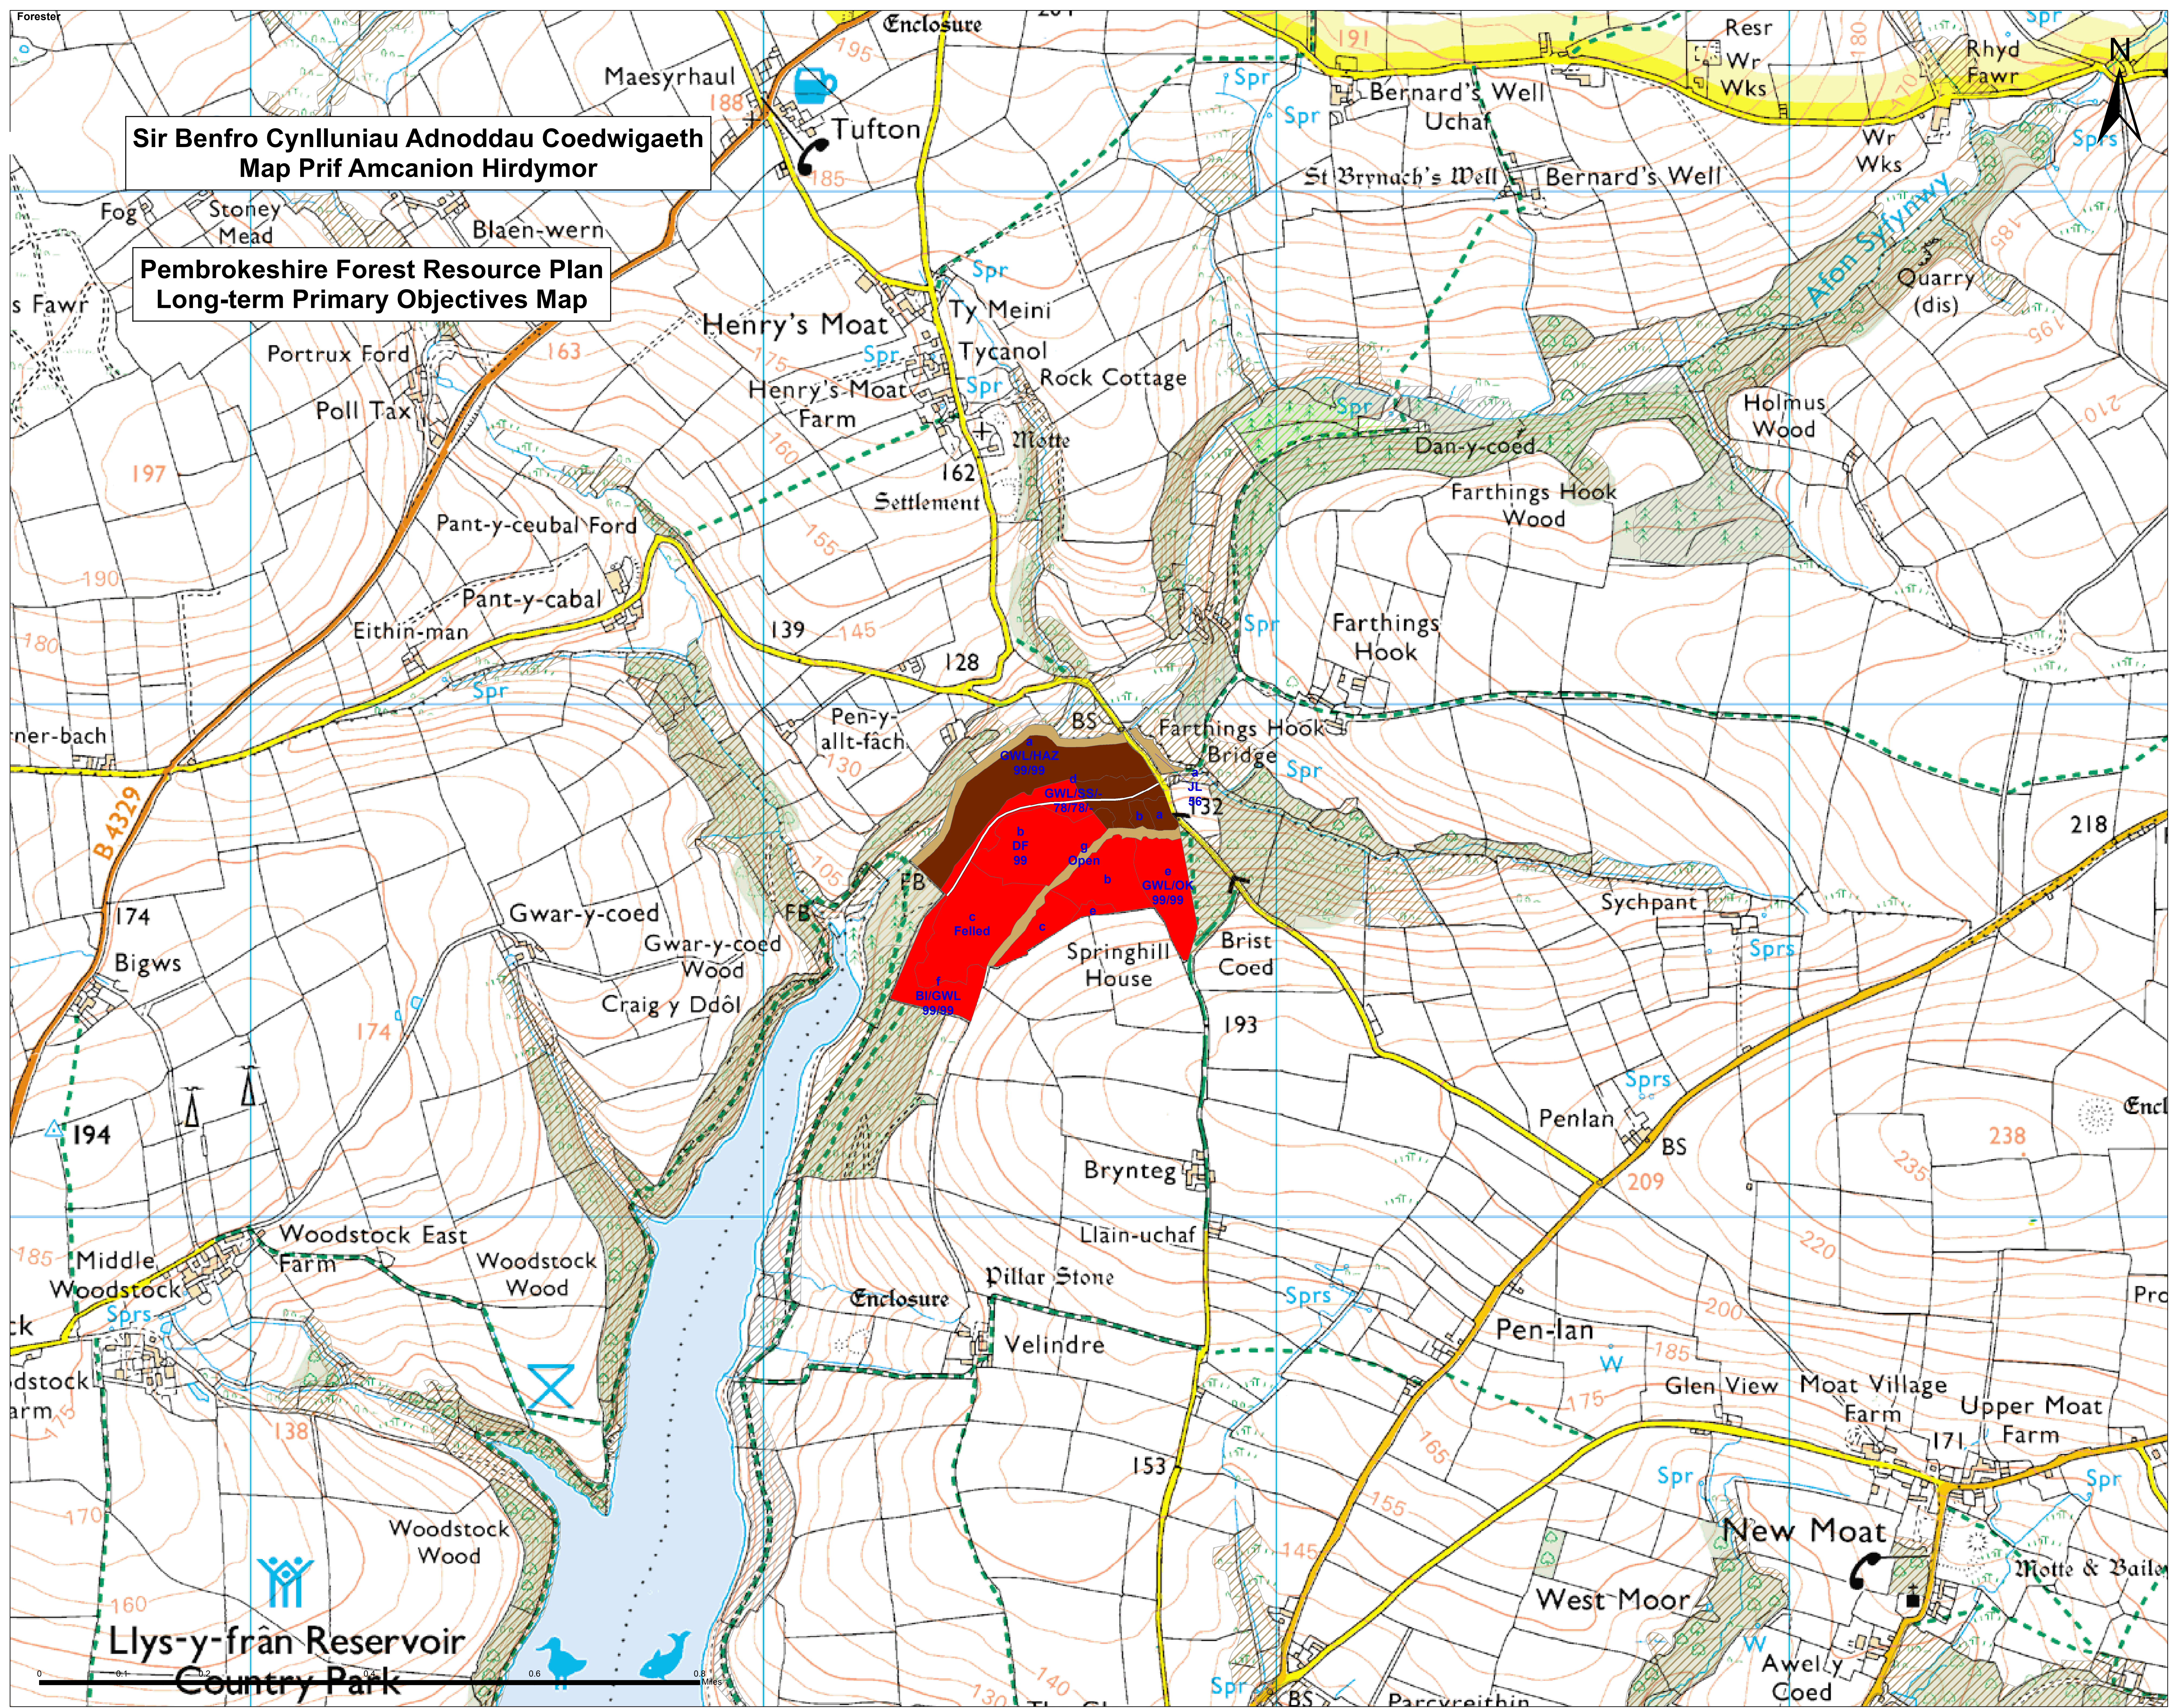

Sir Benfro Cynlluniau Adnoddau Coedwigaeth
Map Prif Amcanion Hirdymor

Pembrokeshire Forest Resource Plan
Long-term Primary Objectives Map

Legend

National Forest Inventory

- all other values-
- IFT_IOA
- Broadleaved
- Conifer
- Mixed mainly broadleaved
- Mixed mainly conifer
- Road Segments

Map 1

Long-Term Primary Objectives

- Ancient Woodland Management
- Native Woodland Management
- Standard Forest Management
- Successional Woodland
- Open Habitat Management
- Open Land Other
- Recreation Sites
- Other Land Uses
- Sub-Compartments