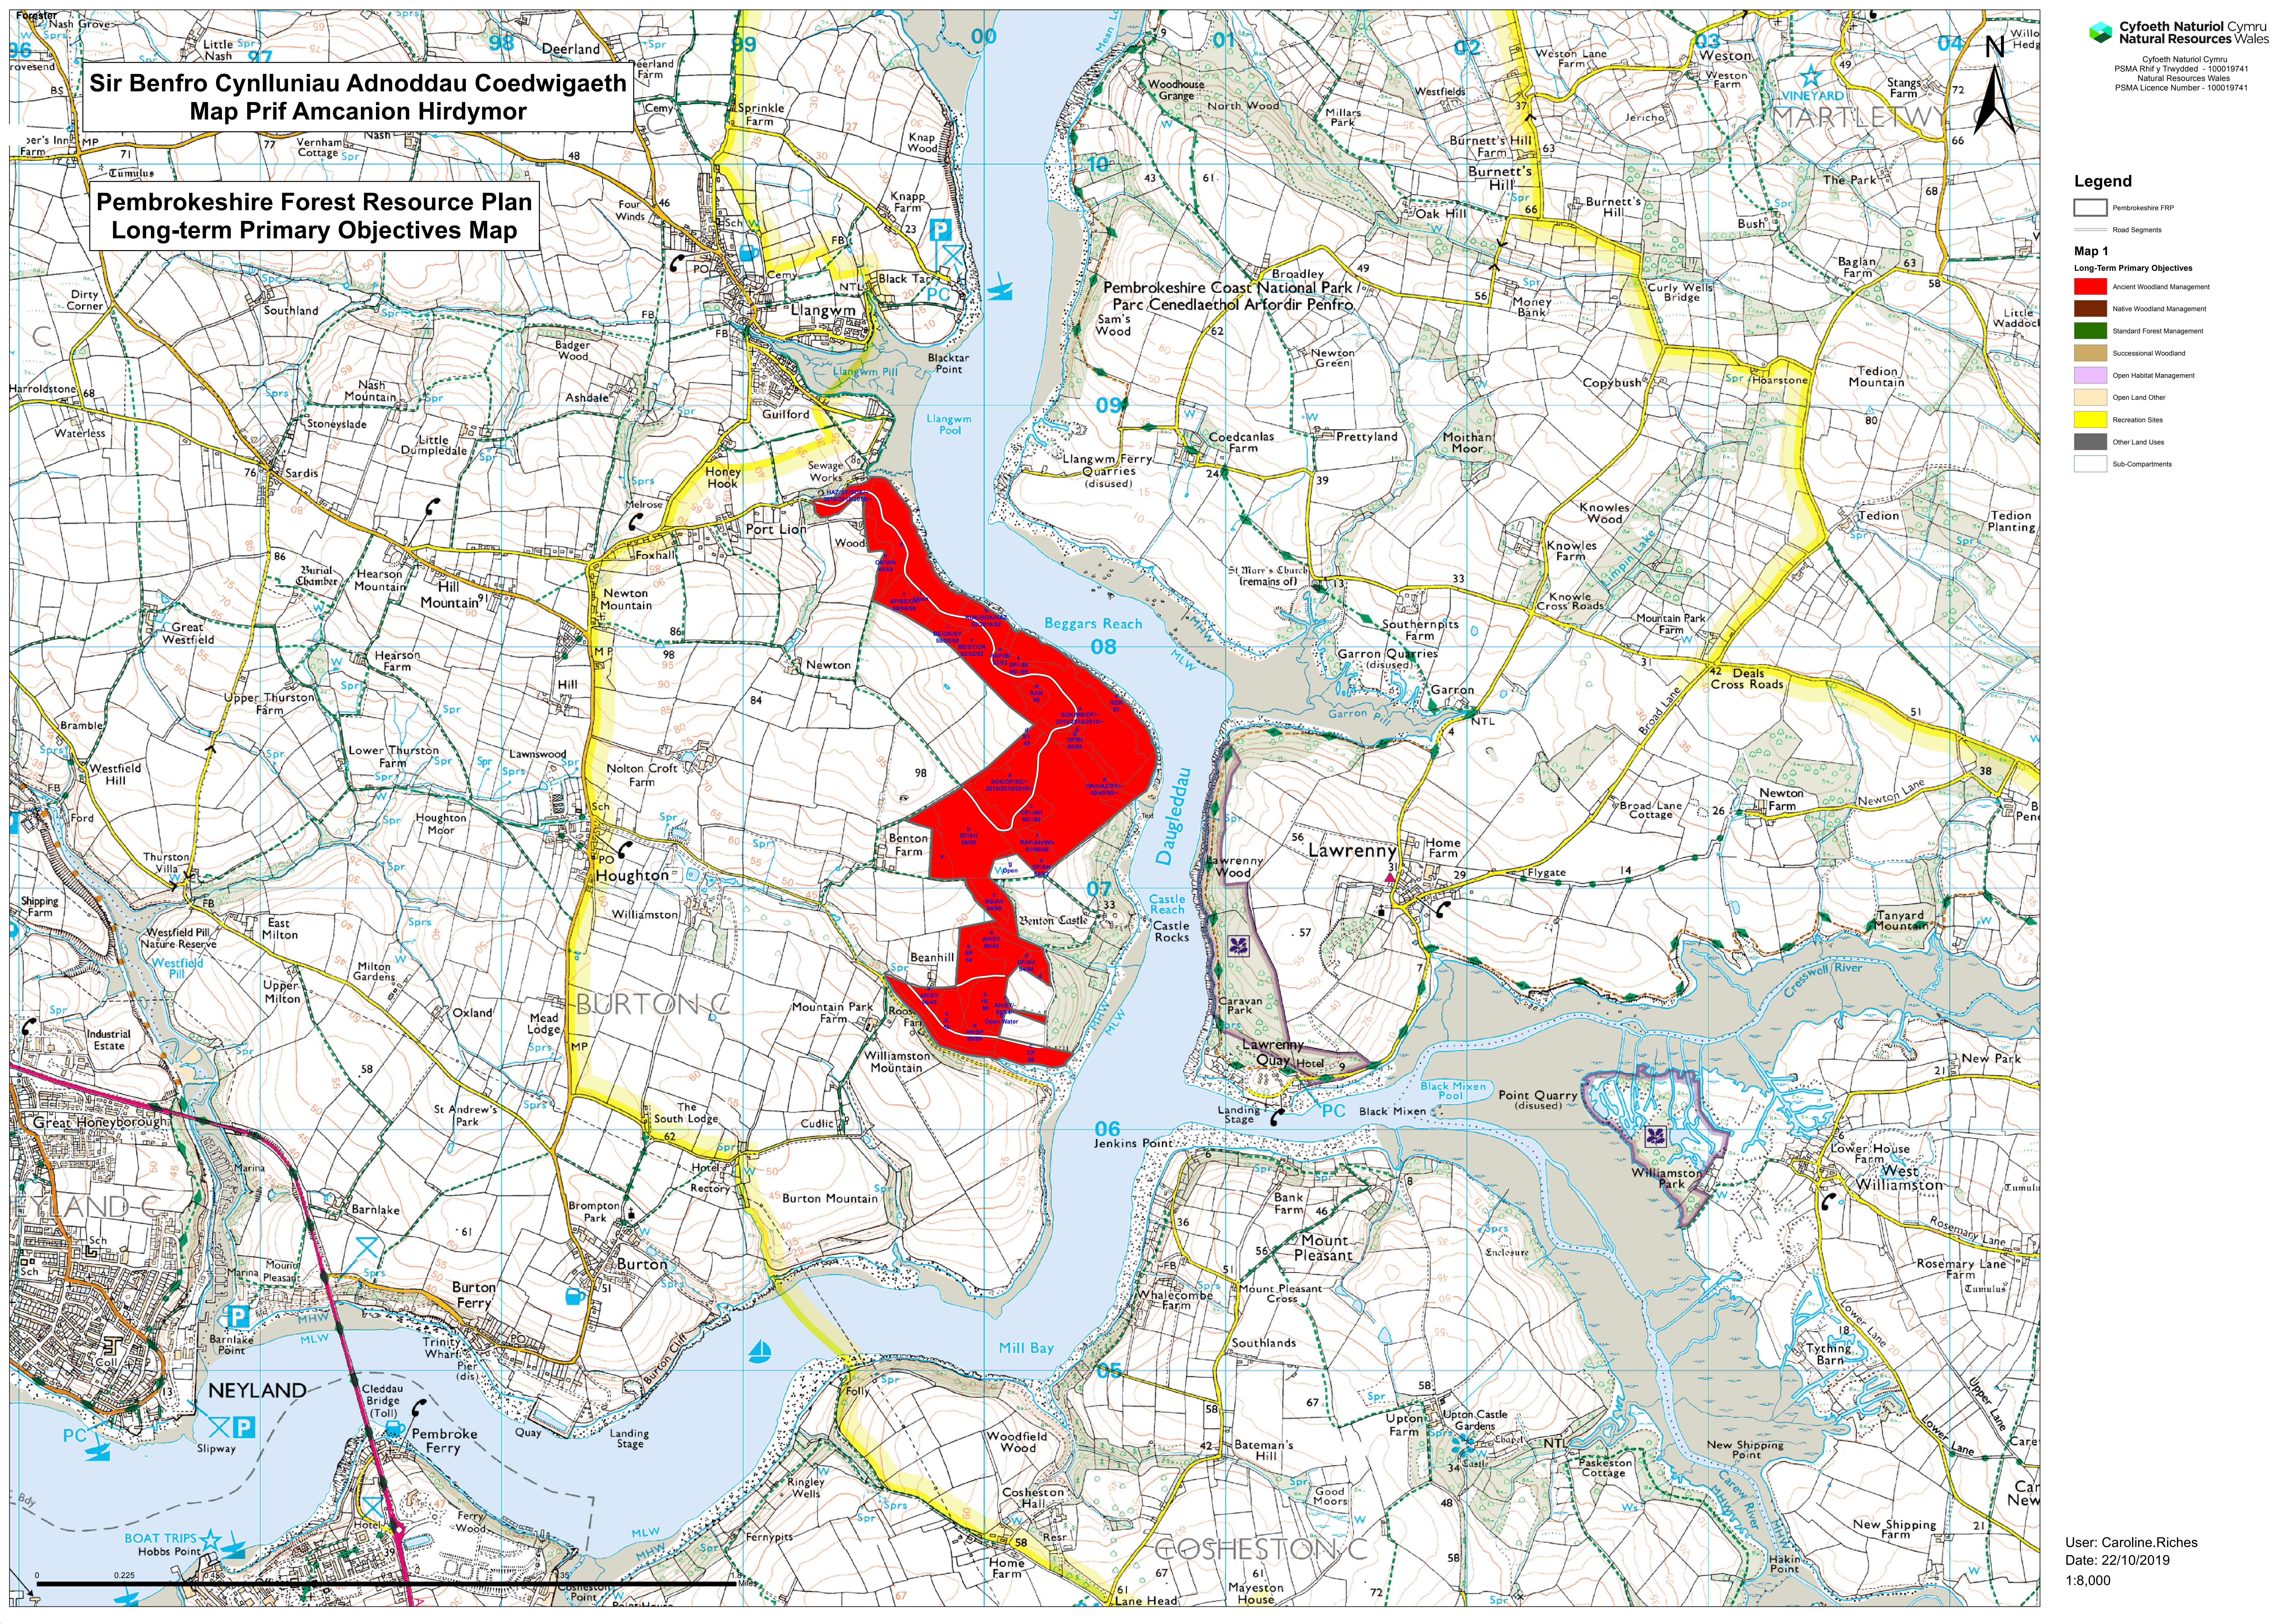

Sir Benfro Cynlluniau Adnoddau Coedwigaeth Map Prif Amcanion Hirdymor

Pembrokeshire Forest Resource Plan Long-term Primary Objectives Map

Legend

- Pembrokeshire FRP
- Road Segments
- Map 1**
- Long-Term Primary Objectives
 - Ancient Woodland Management
 - Native Woodland Management
 - Standard Forest Management
 - Successional Woodland
 - Open Habitat Management
 - Open Land Other
 - Recreation Sites
 - Other Land Uses
 - Sub-Compartments