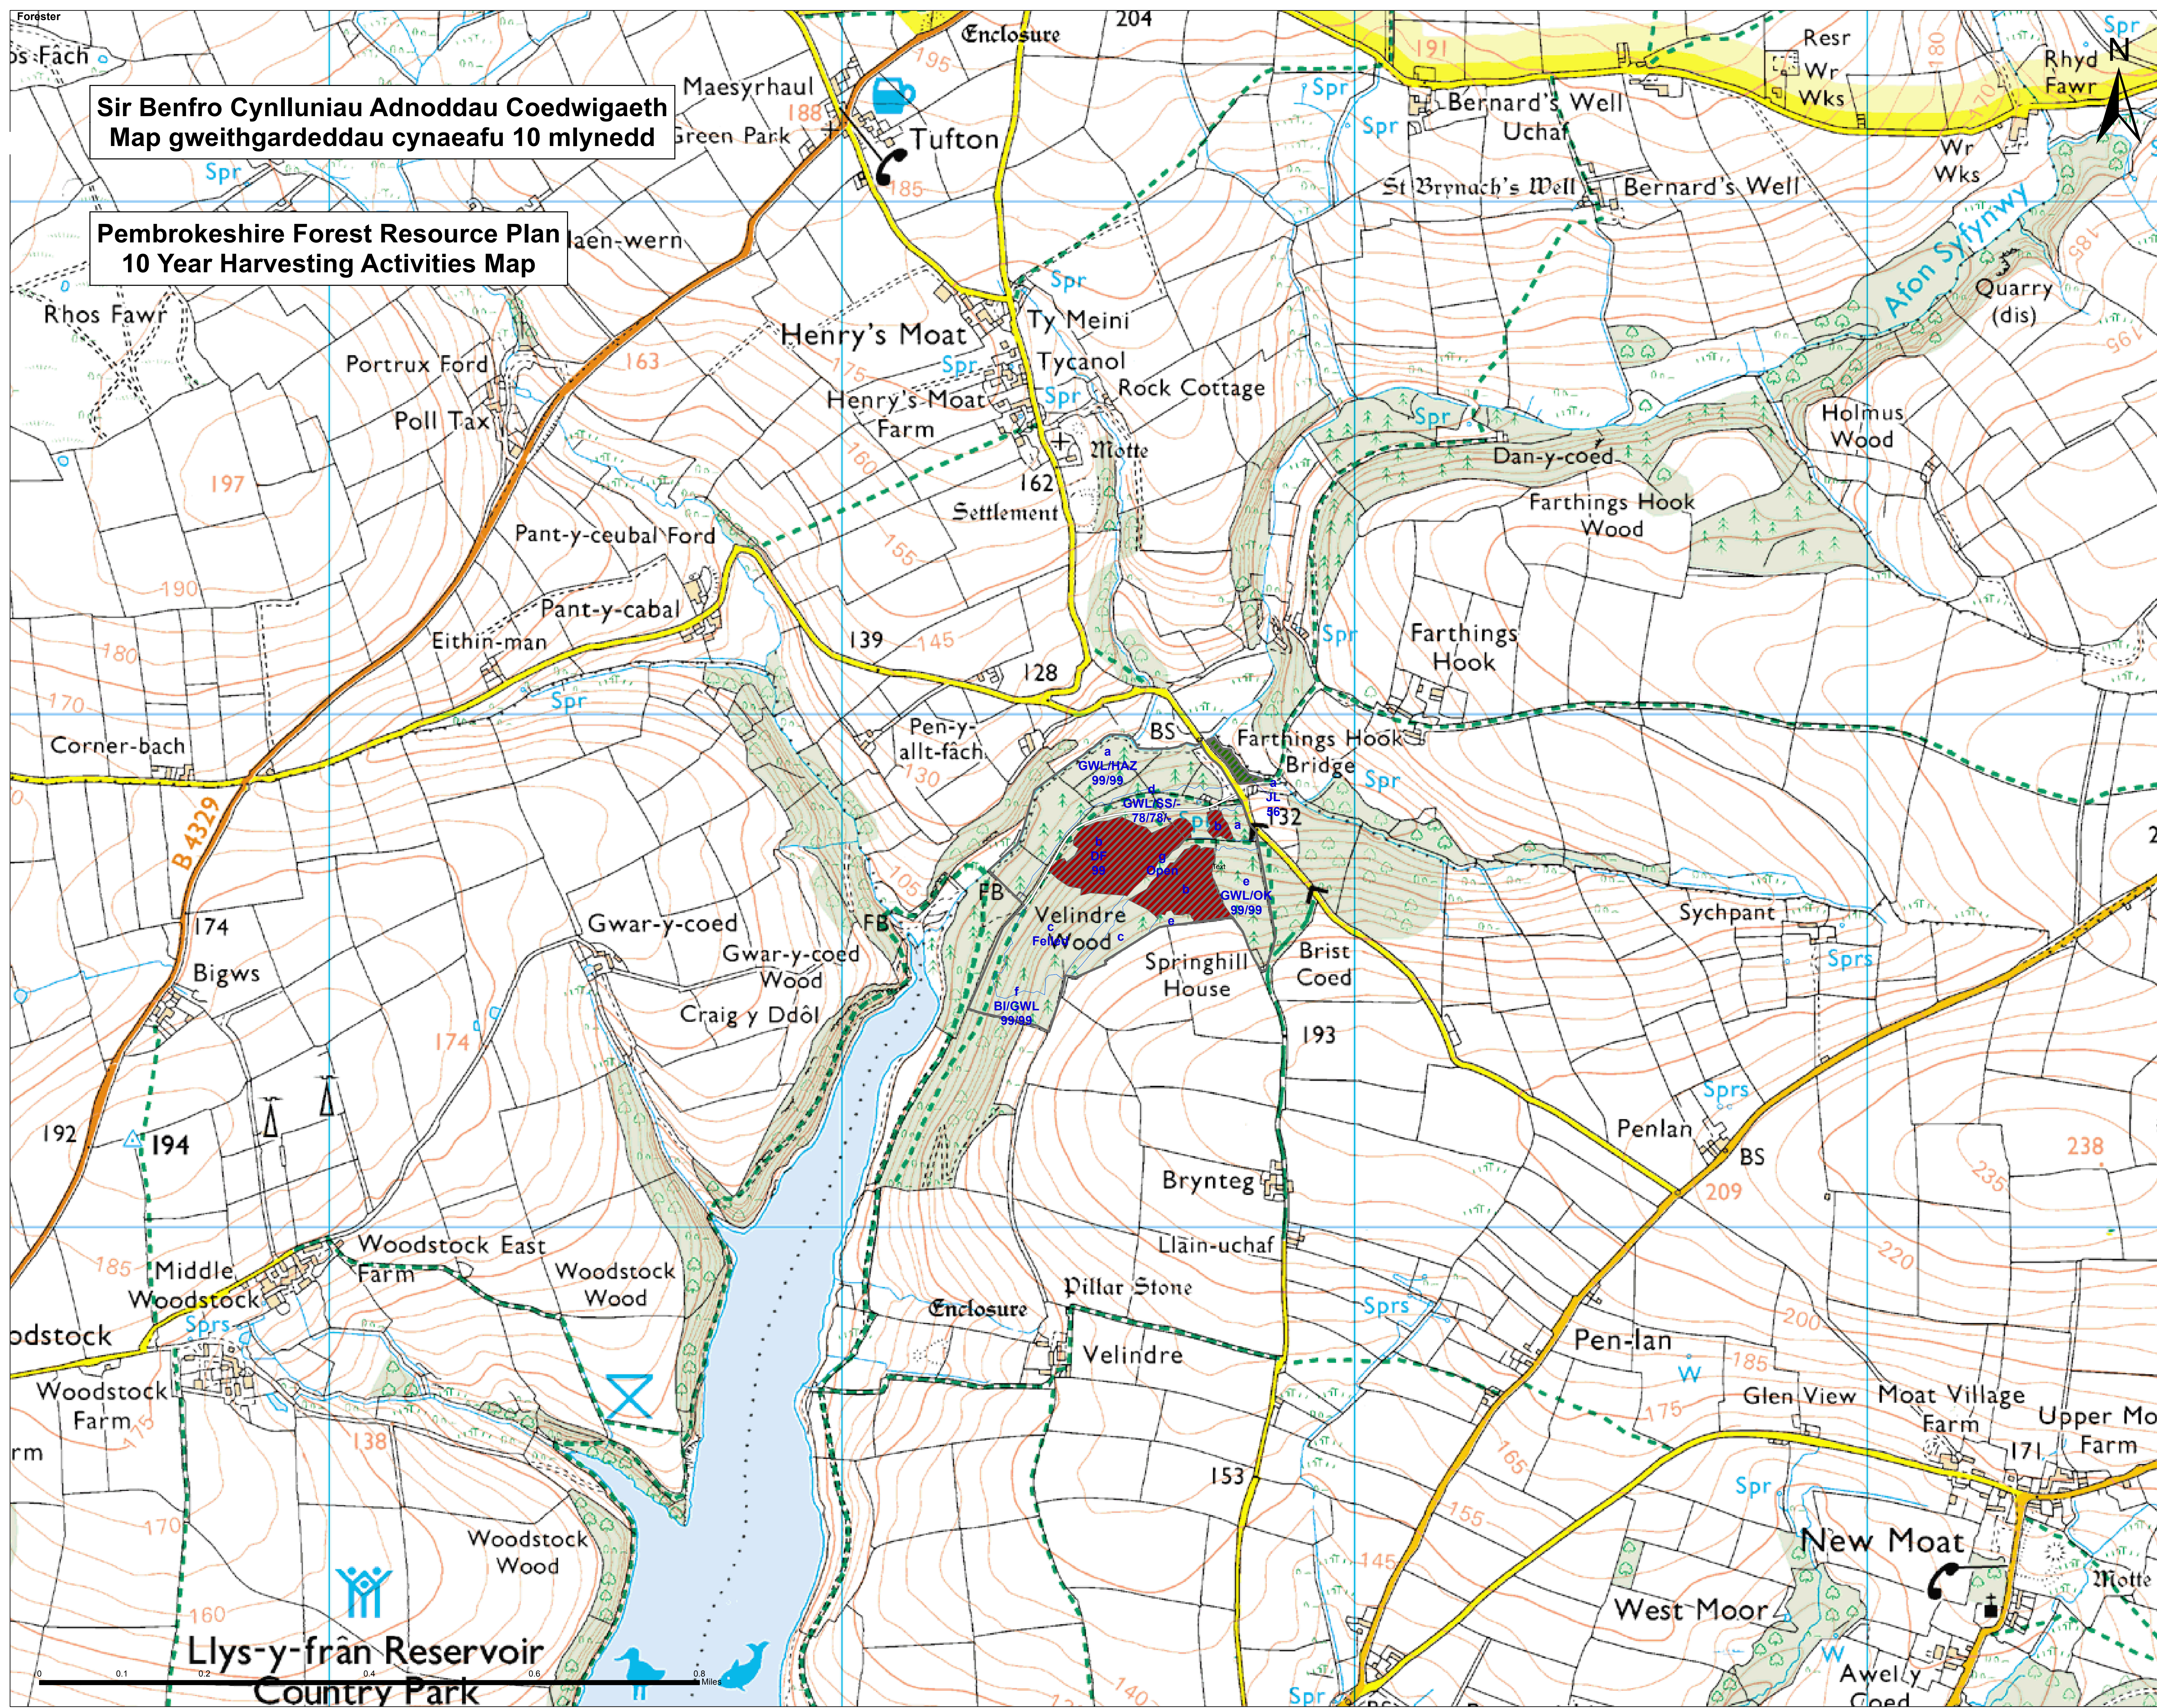

Sir Benfro Cynlluniau Adnoddau Coedwigaeth
Map gweithgareddau cynaeafu 10 mlynedd

Pembrokeshire Forest Resource Plan
10 Year Harvesting Activities Map

Legend

- Pembrokeshire FRP
- Road Segments
- Harvesting Operations
 - Timing
 - 5
 - 10
- Map 5
 - 10 Year Harvesting Activities
 - Clear Felling
 - Standard Thinning
 - LISS - CCF
 - LISS - Coppice Management
 - LISS - Small Coupe Felling
 - No Access
 - Limited Access
 - Worked within 5 years
 - Worked within 10 years
 - Riparian
 - Sub-Compartments