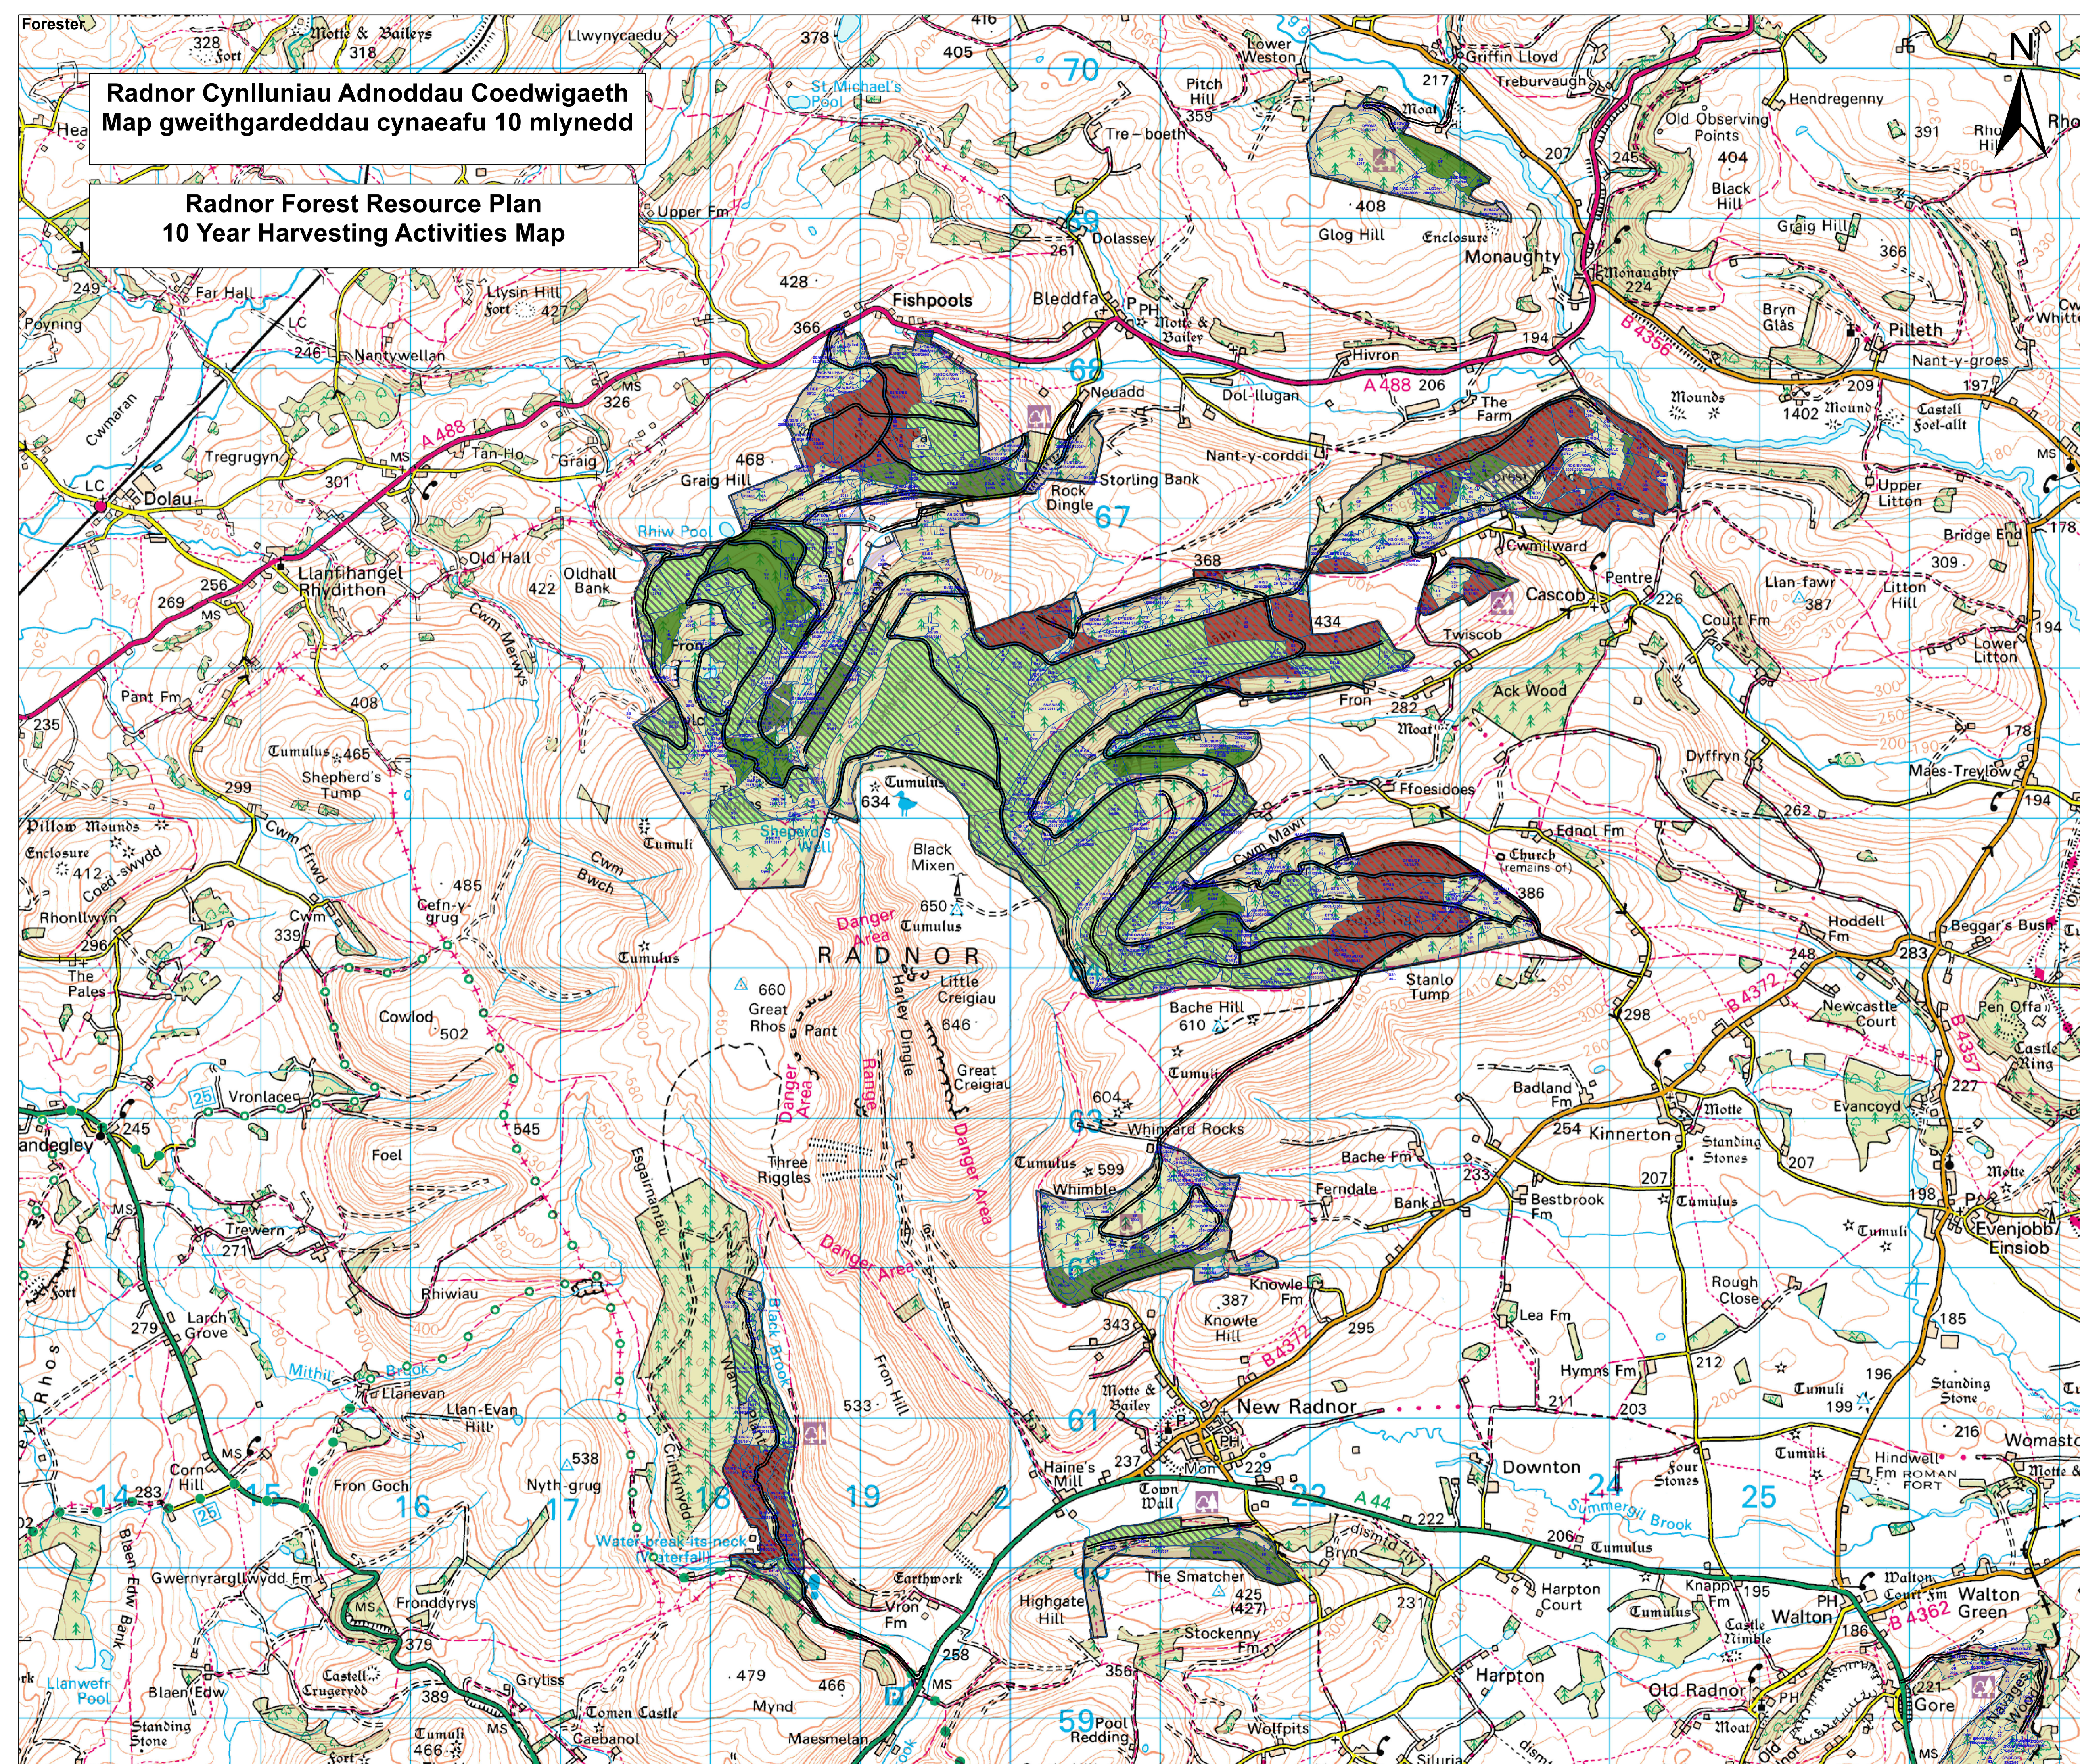

Radnor Cynlluniau Adnoddau Coedwigaeth
Map gweithgareddau cynaeafu 10 mlynedd

Radnor Forest Resource Plan
10 Year Harvesting Activities Map

Legend

-  Radnor
-  Sub-Compartments
-  Forest Road

Map 5 Radnor

Timing

-  Worked within 5 years
-  Worked within 10 years

Map 5 Radnor

10 Year Harvesting Activities

-  Clear Felling
-  Standard Thinning
-  LISS - CCF
-  LISS - Coppice Management
-  LISS - Small Coupe Felling
-  No Access
-  Limited Access
-  Riparian

1:20,000

User: Caroline.Riches
 Date: 13/03/2019