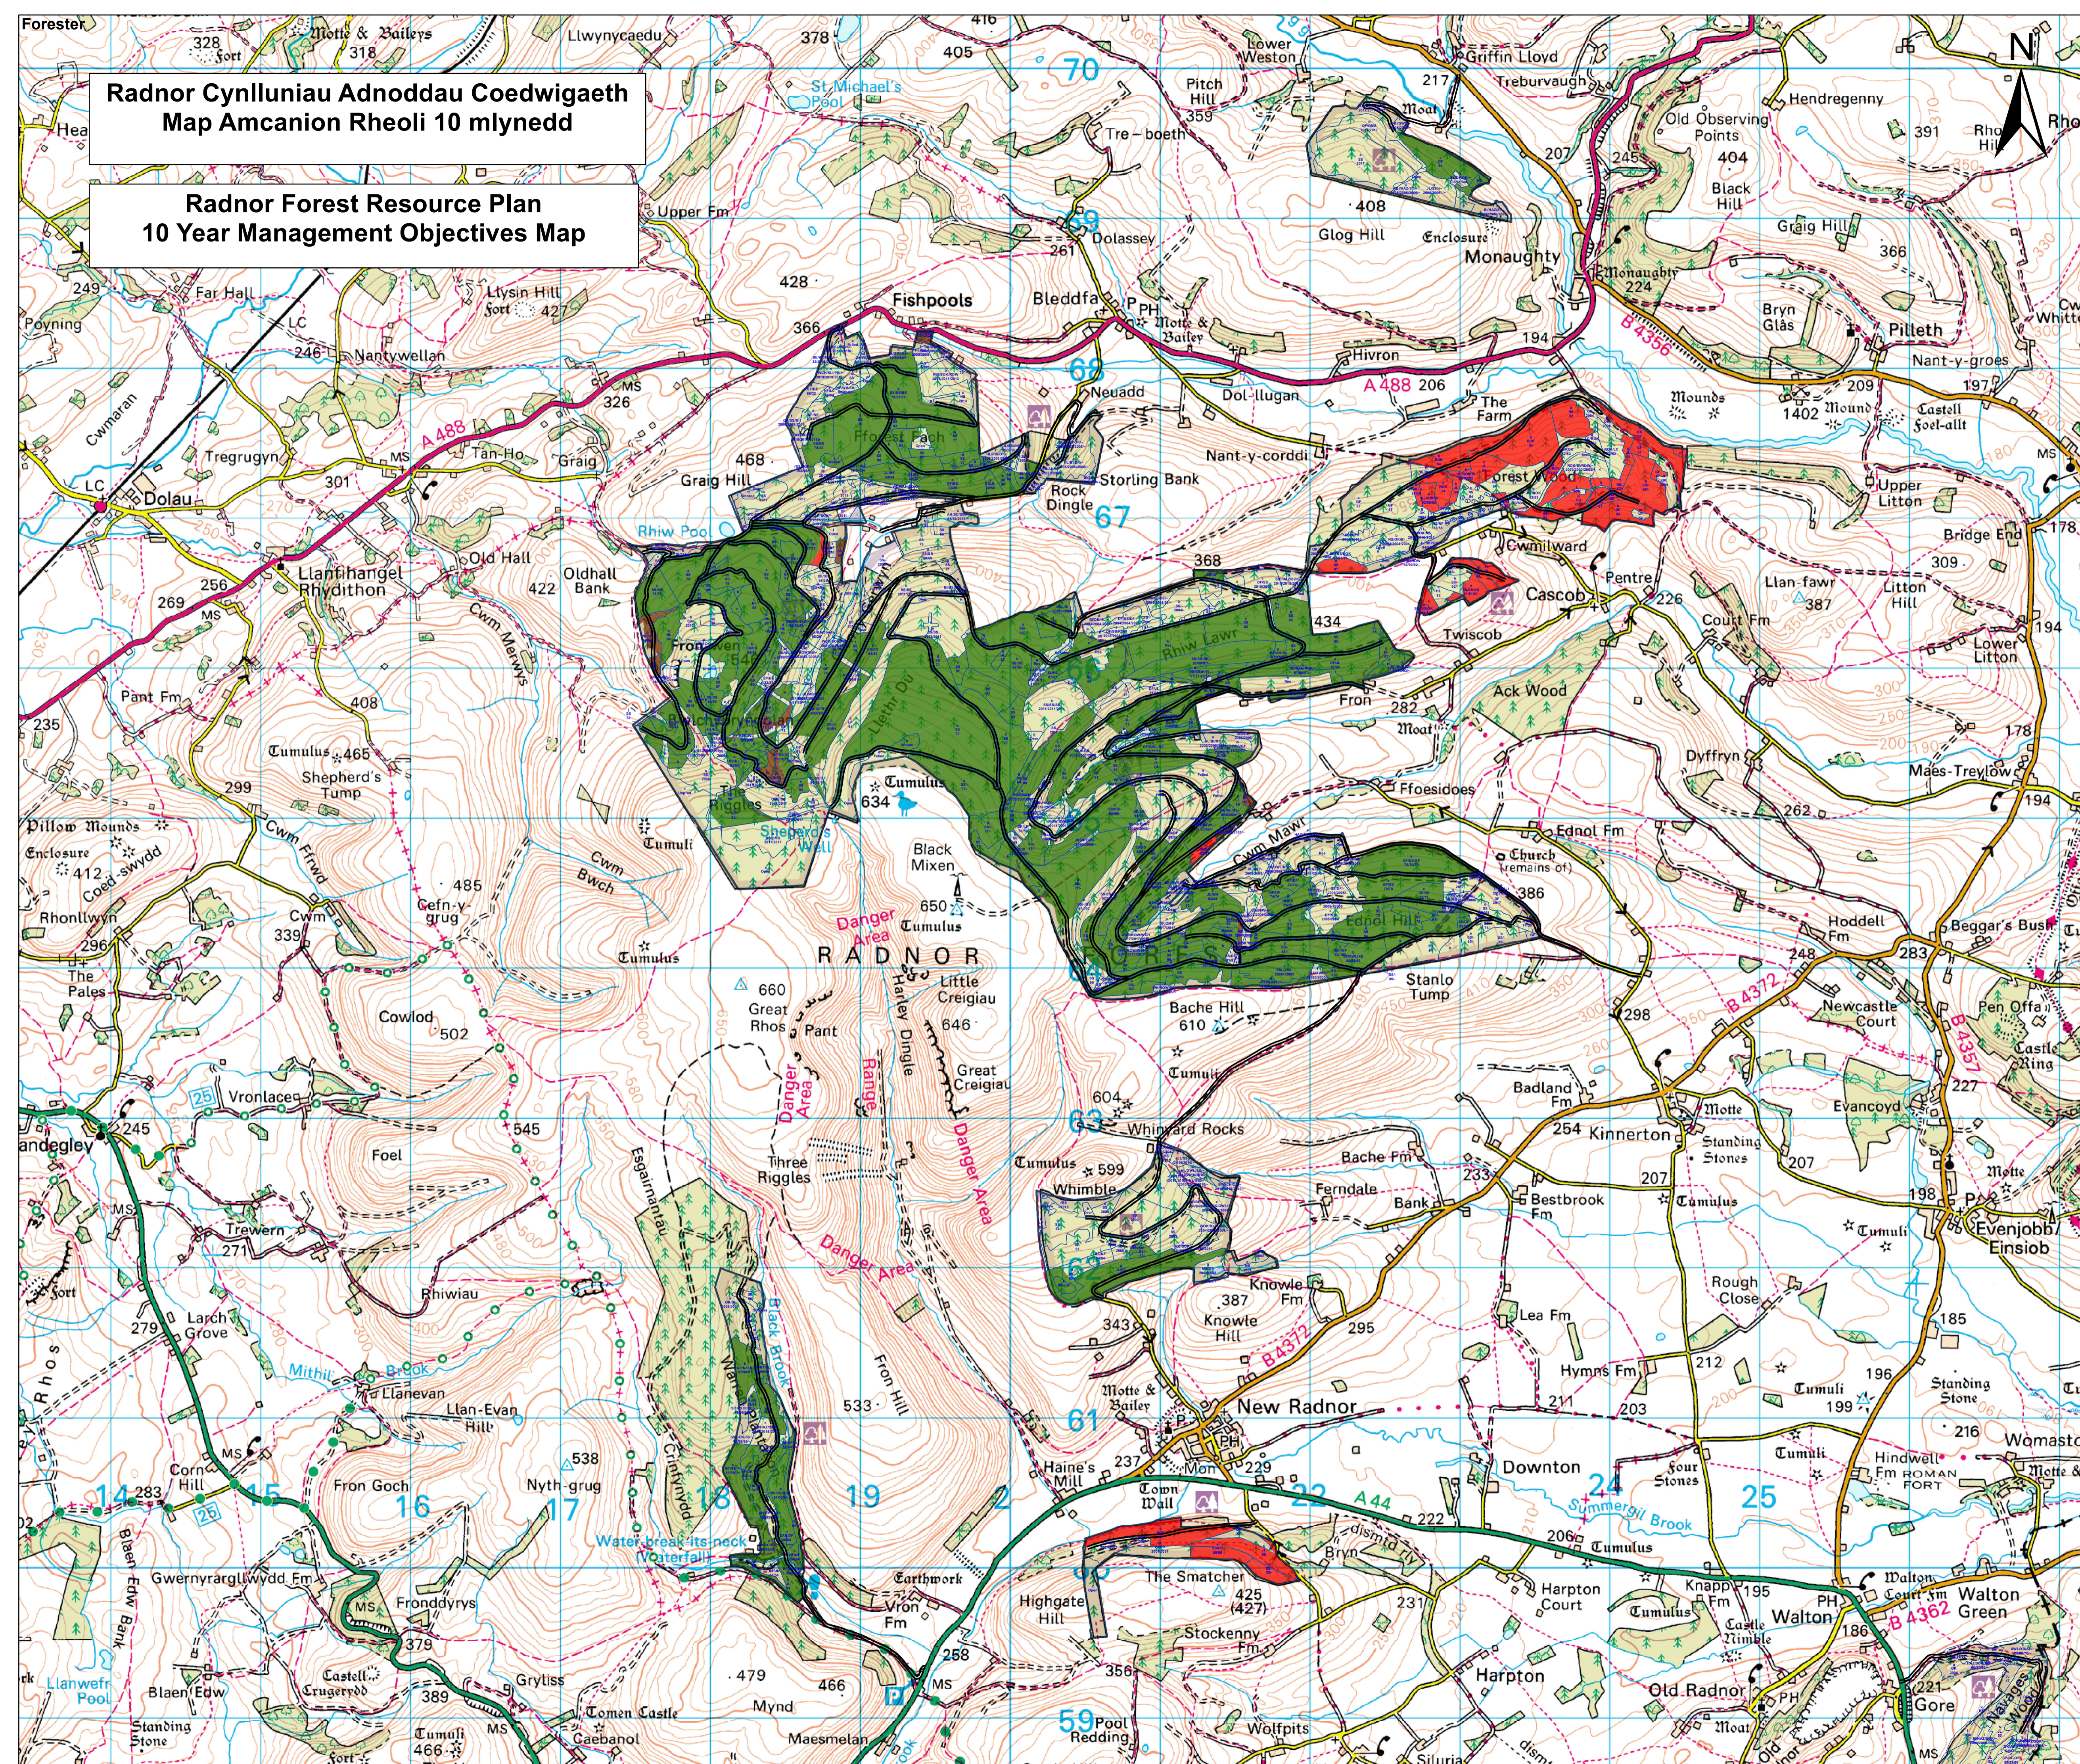

**Radnor Cynlluniau Adnoddau Coedwigaeth  
Map Amcanion Rheoli 10 mlynedd**

**Radnor Forest Resource Plan  
10 Year Management Objectives Map**

**Legend**

-  Radnor
-  Sub-Compartments
-  Forest Road

**Map 4 Radnor**

**10 Year Management Objectives**

-  Ancient Woodland Restoration
-  Native Woodland Establishment
-  Standard Forest Management
-  Open Habitat Management
-  Open Habitat Restoration
-  Open Land Other

1:20,000

User: Caroline.Riches  
Date: 13/03/2019