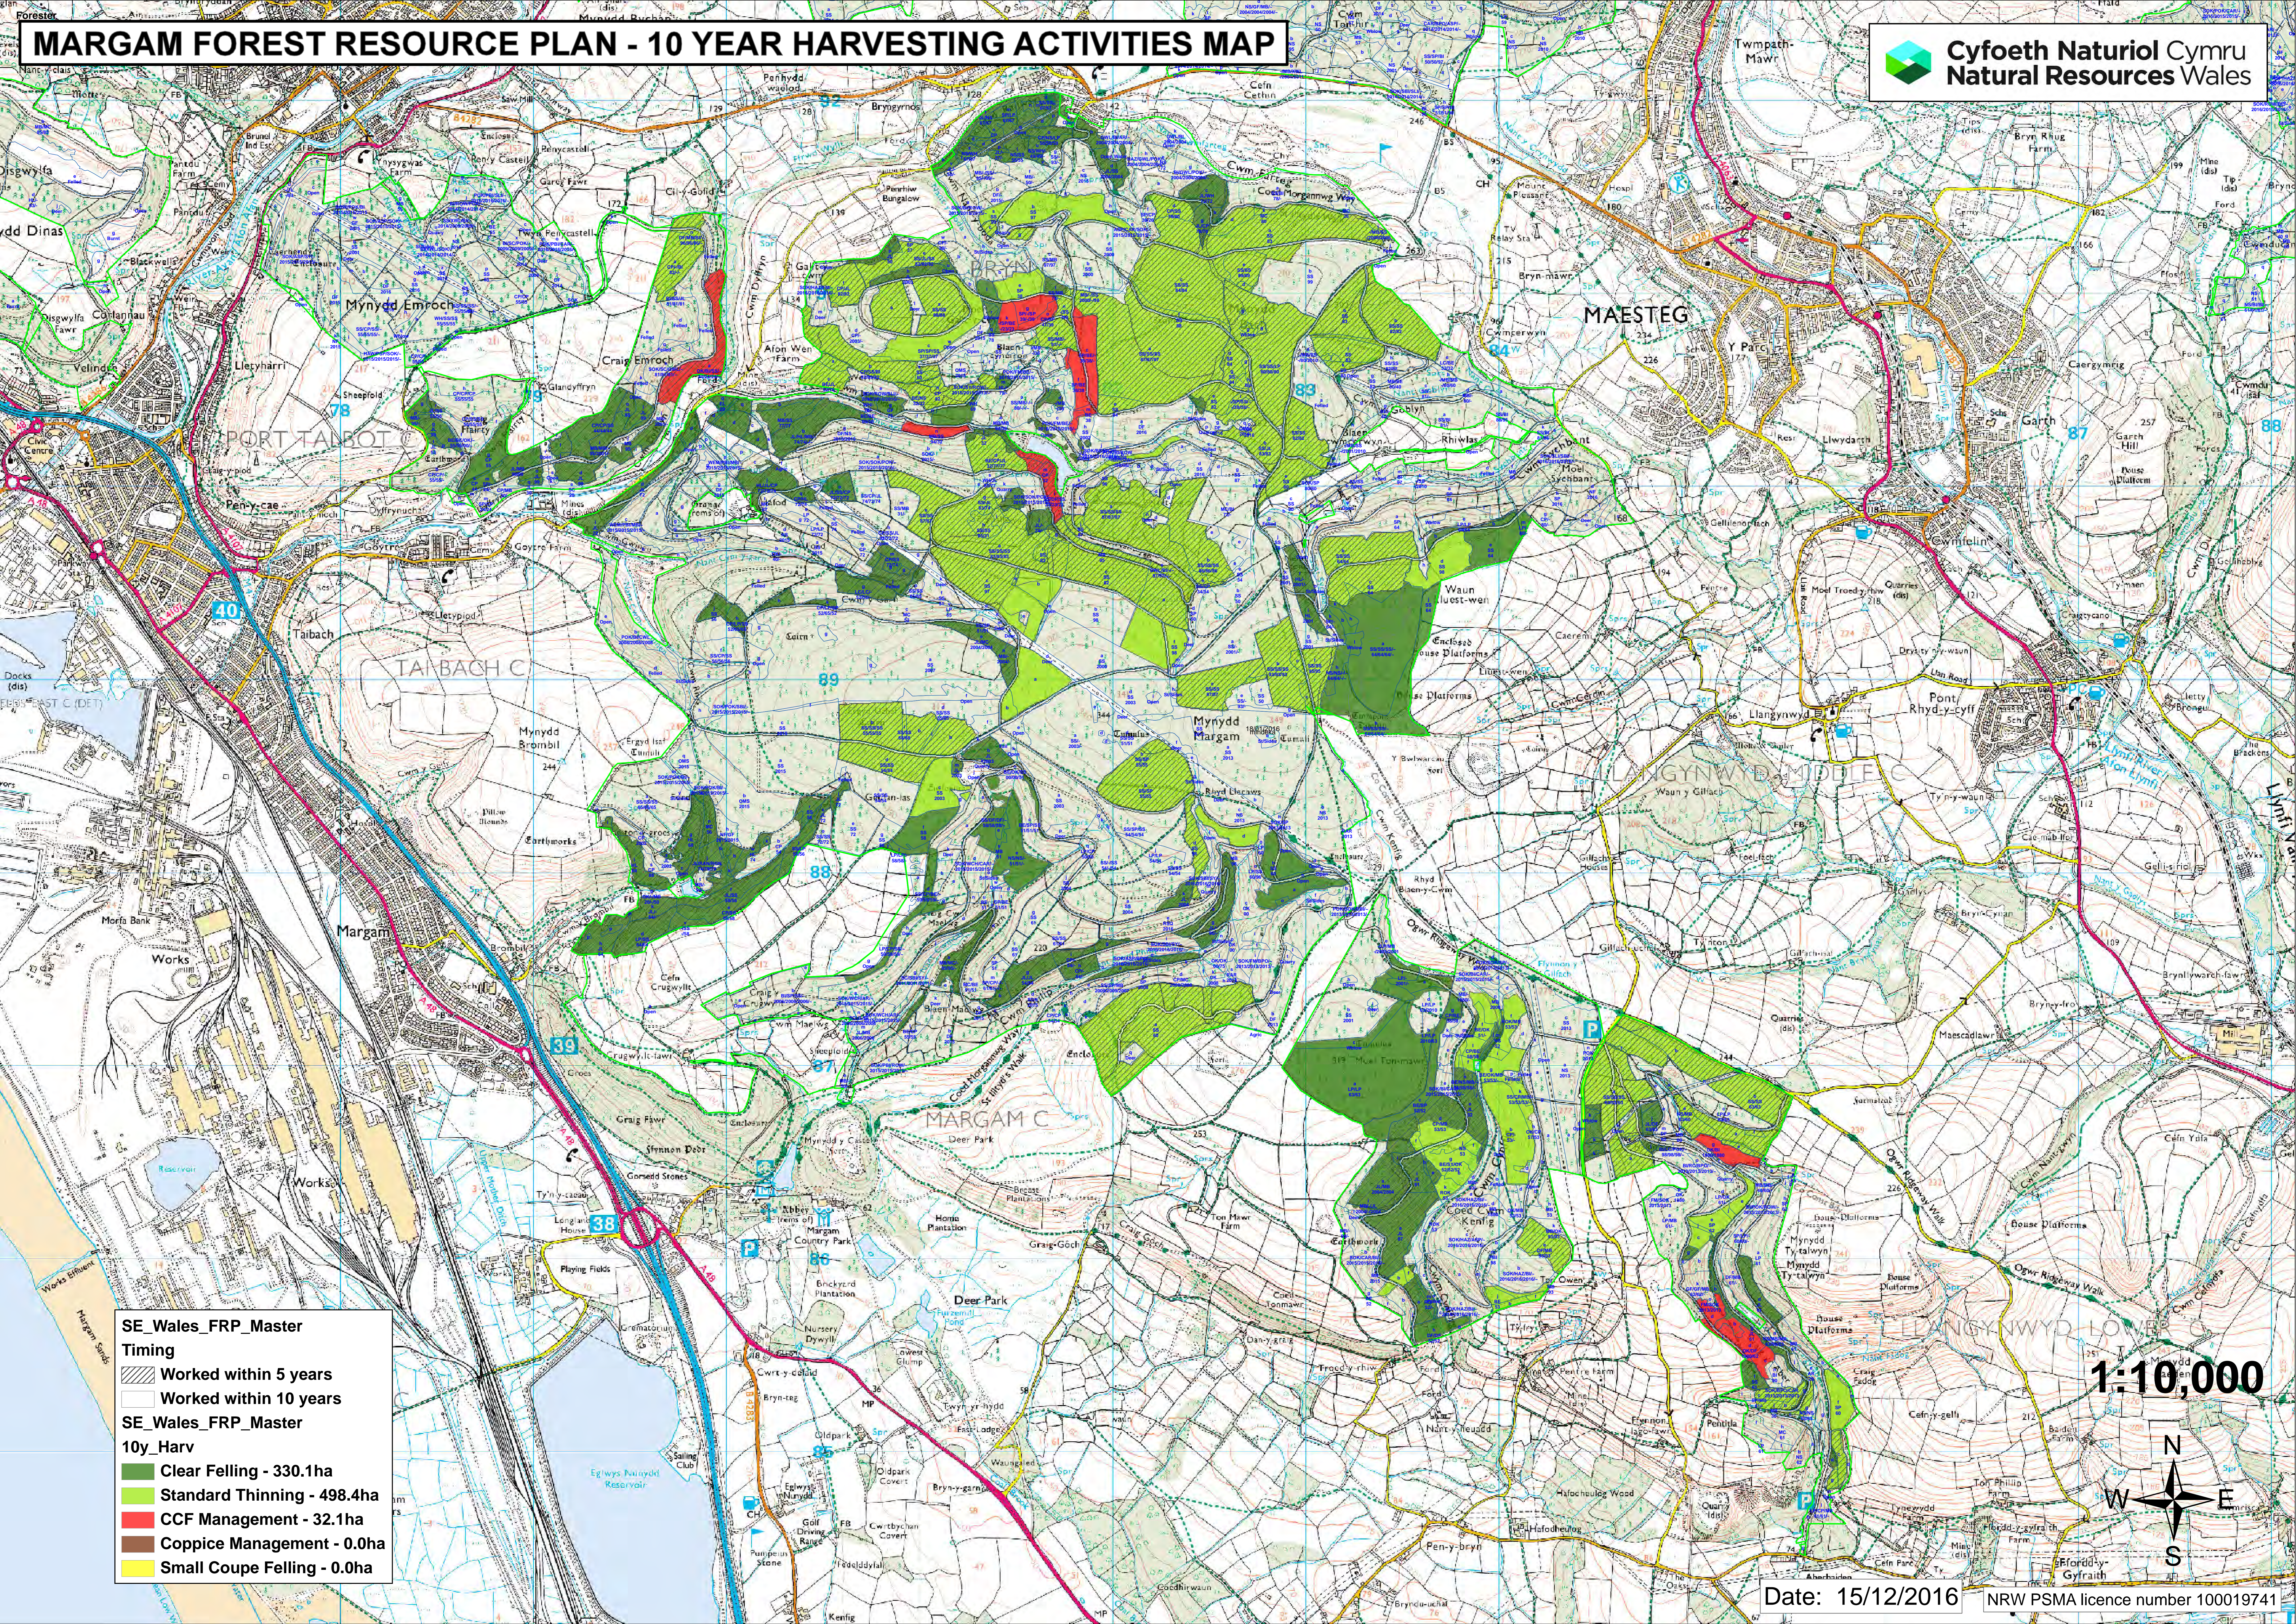

# MARGAM FOREST RESOURCE PLAN - 10 YEAR HARVESTING ACTIVITIES MAP

**SE\_Wales\_FRP\_Master**  
Timing

- Worked within 5 years
- Worked within 10 years

**SE\_Wales\_FRP\_Master**  
10y\_Harv

- Clear Felling - 330.1ha
- Standard Thinning - 498.4ha
- CCF Management - 32.1ha
- Coppice Management - 0.0ha
- Small Coupe Felling - 0.0ha

1:10,000