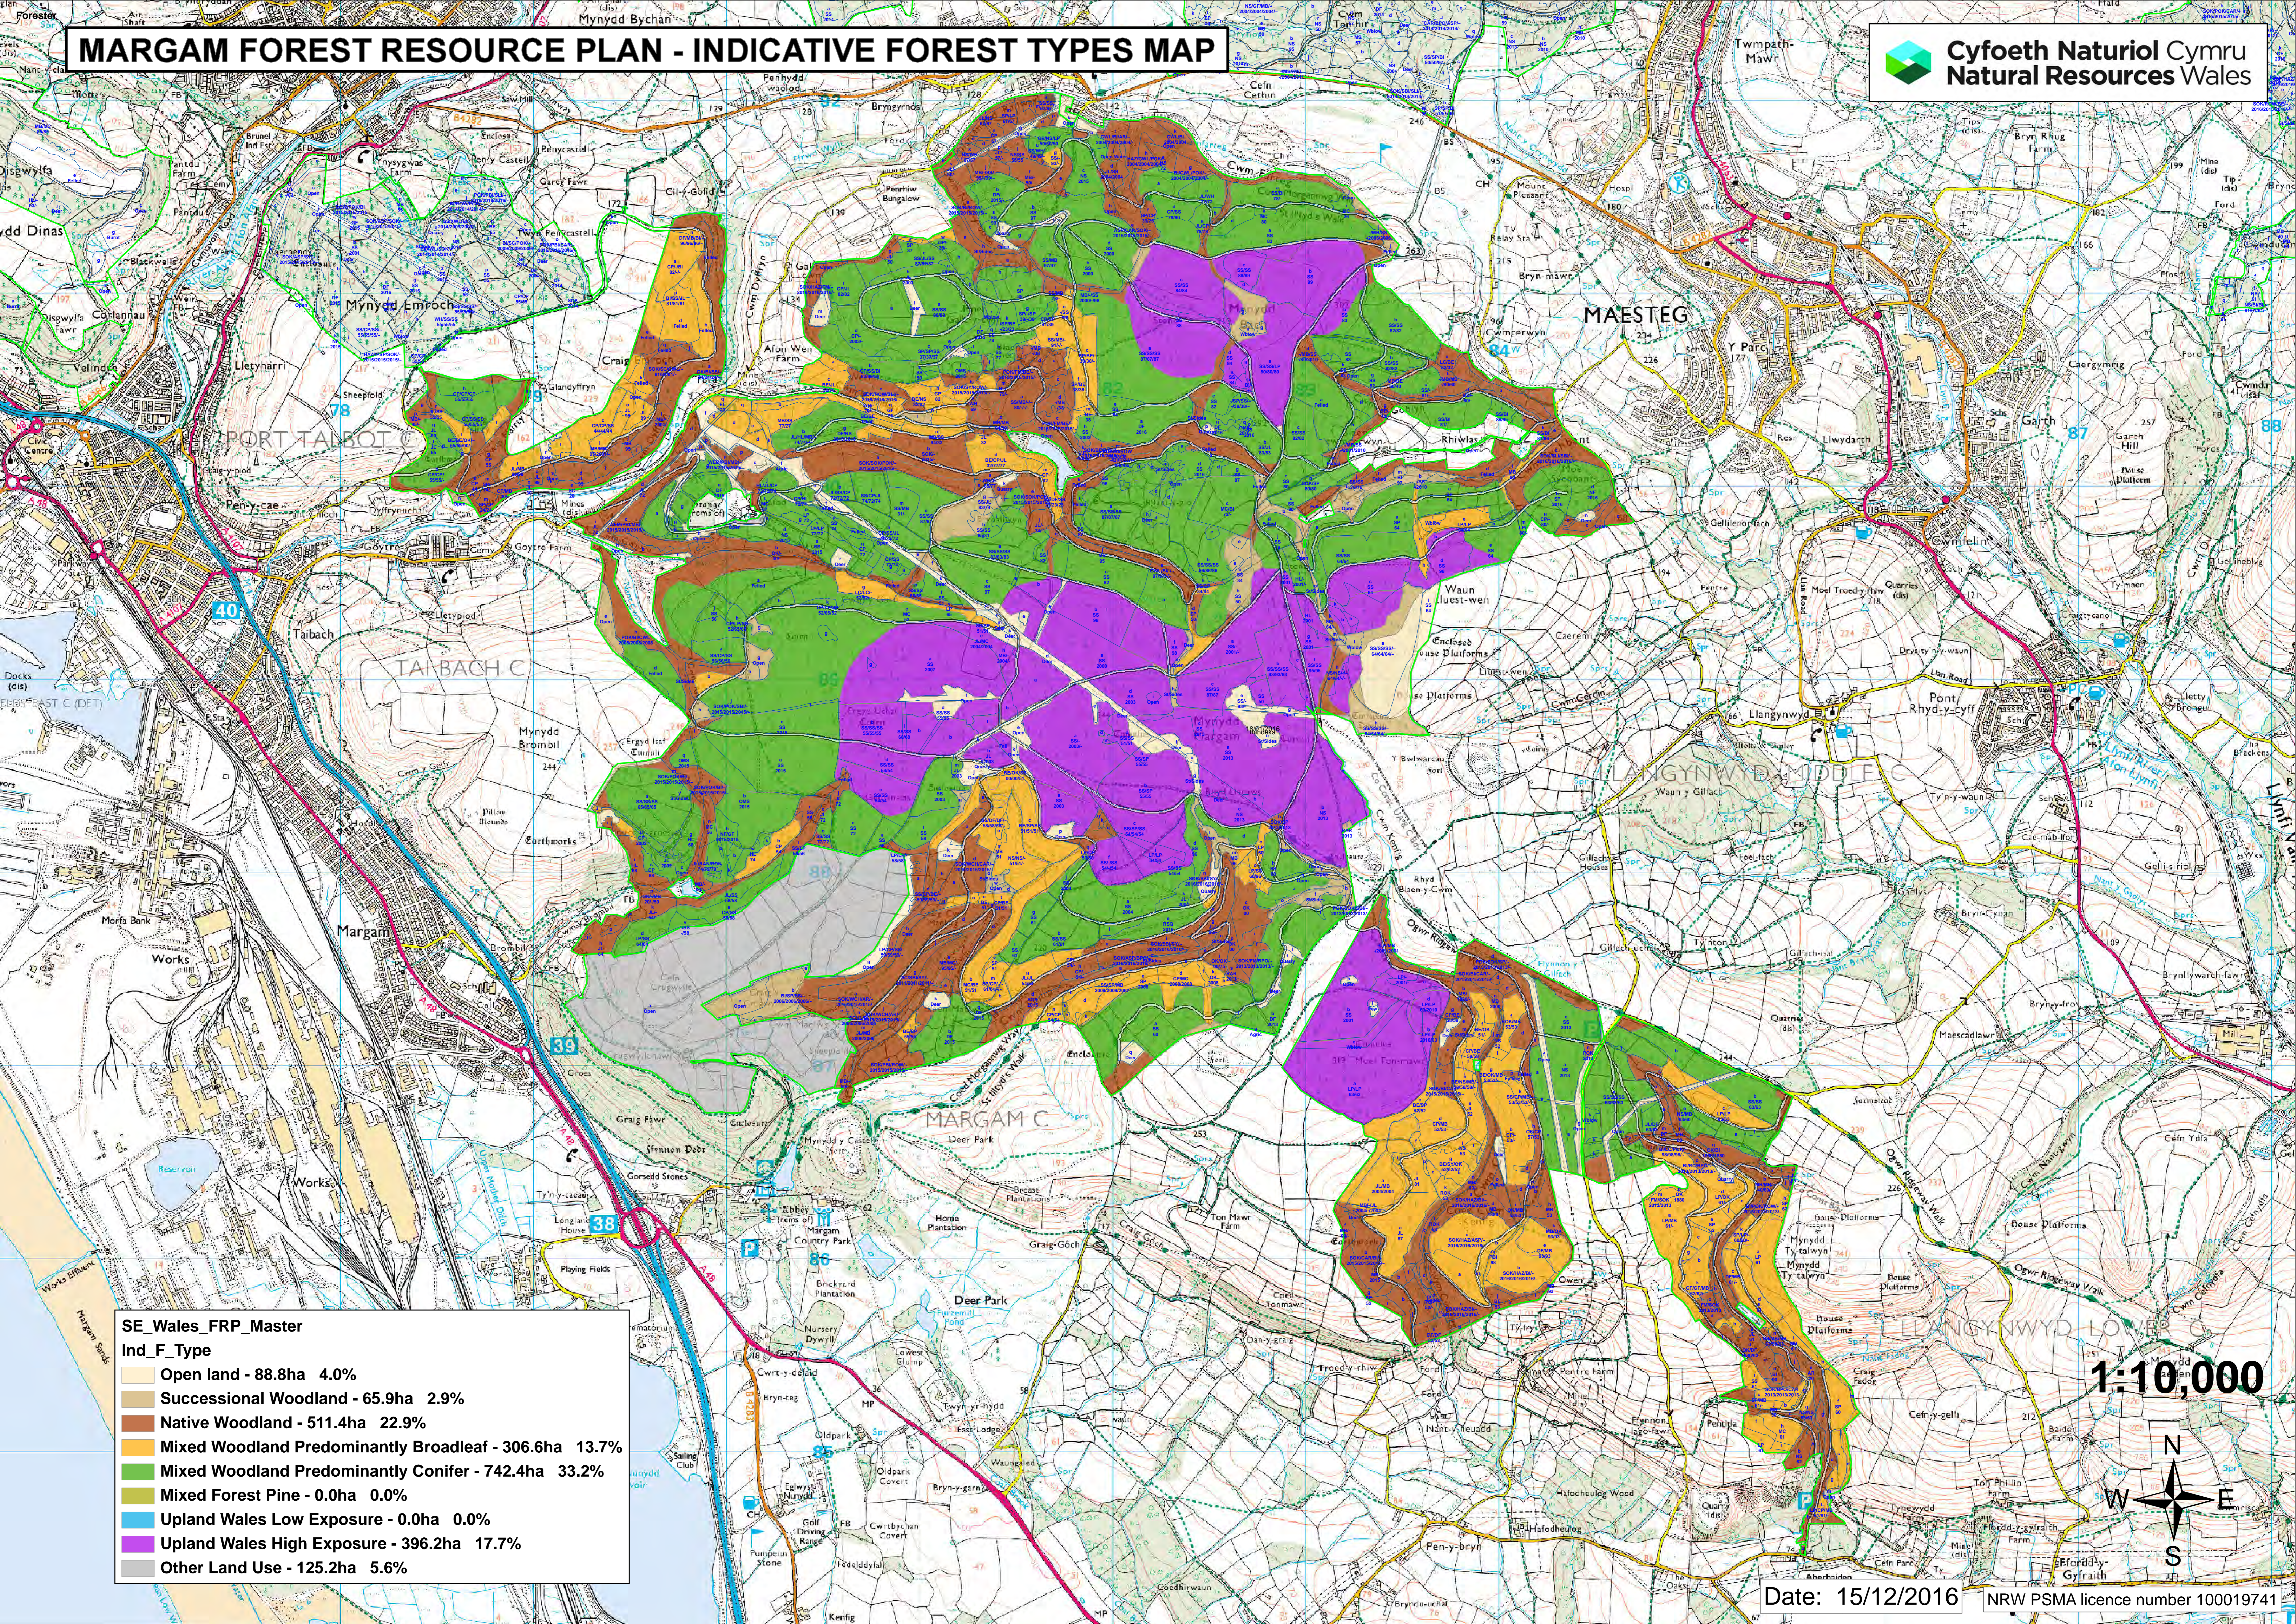

MARGAM FOREST RESOURCE PLAN - INDICATIVE FOREST TYPES MAP

SE_Wales_FRP_Master
Ind_F_Type

 Open land - 88.8ha 4.0%
 Successional Woodland - 65.9ha 2.9%
 Native Woodland - 511.4ha 22.9%
 Mixed Woodland Predominantly Broadleaf - 306.6ha 13.7%
 Mixed Woodland Predominantly Conifer - 742.4ha 33.2%
 Mixed Forest Pine - 0.0ha 0.0%
 Upland Wales Low Exposure - 0.0ha 0.0%
 Upland Wales High Exposure - 396.2ha 17.7%
 Other Land Use - 125.2ha 5.6%

1:10,000