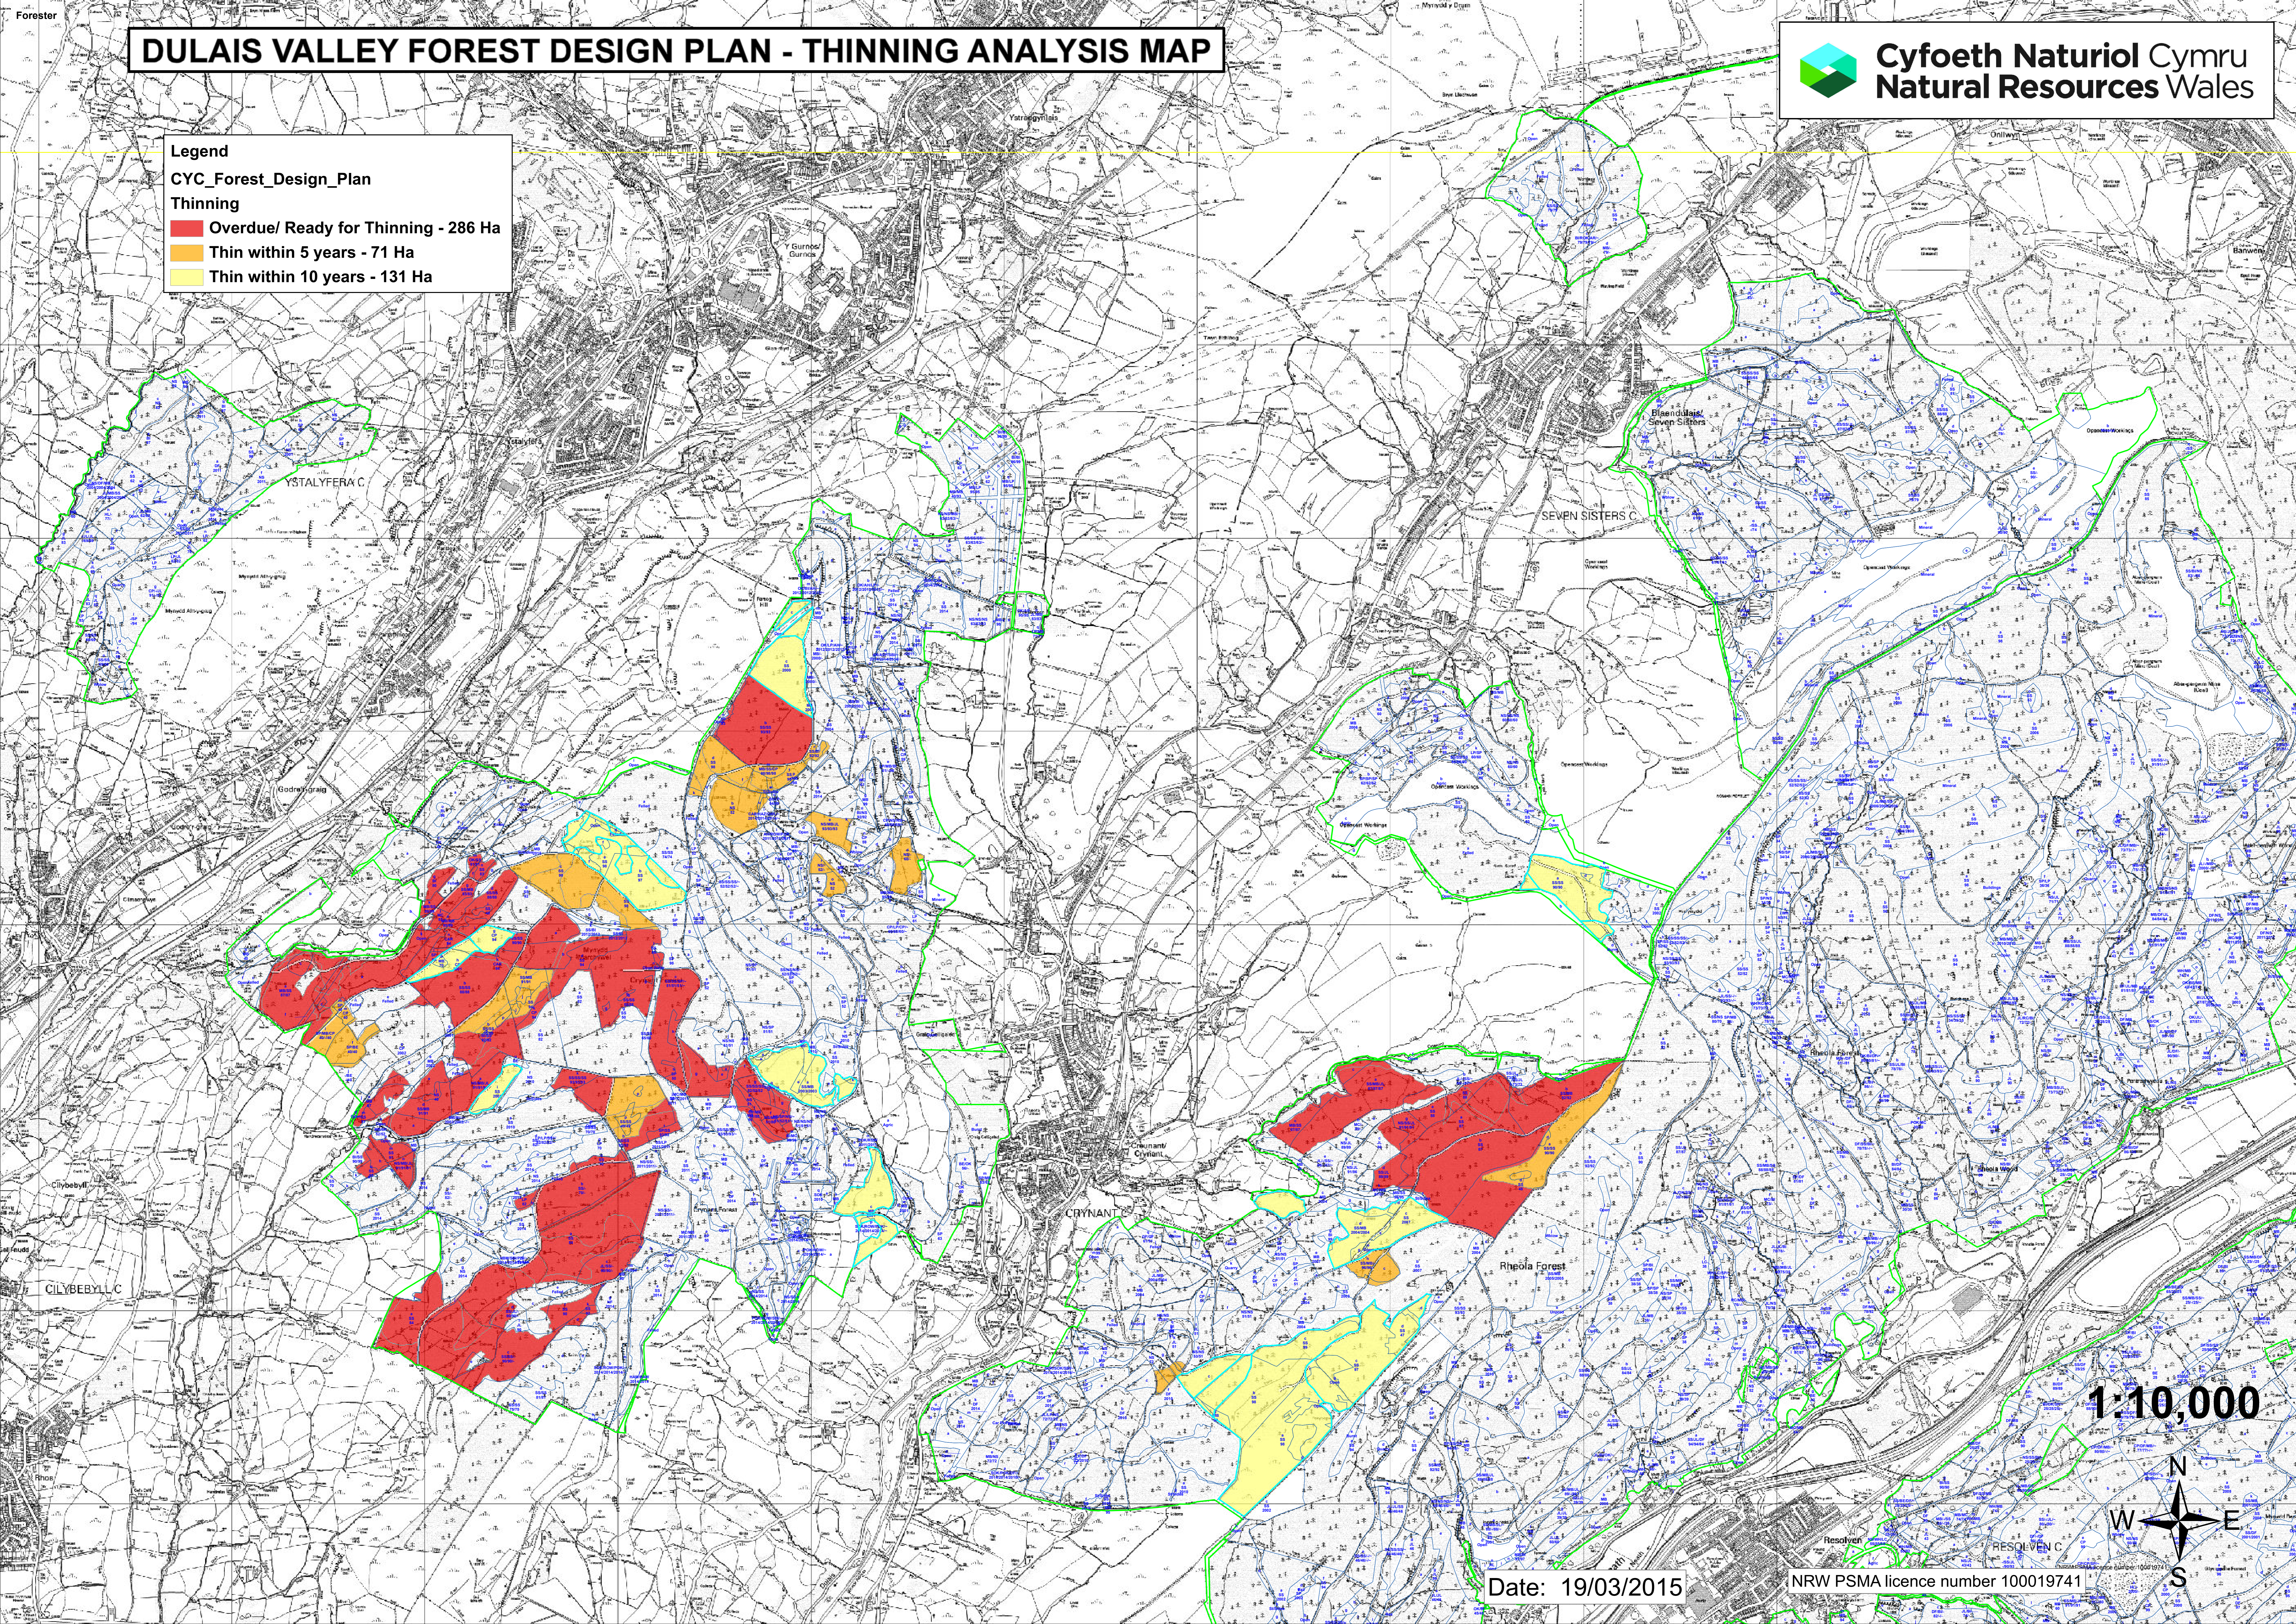

DULAIS VALLEY FOREST DESIGN PLAN - THINNING ANALYSIS MAP

Legend
CYC_Forest_Design_Plan
Thinning

-  Overdue/ Ready for Thinning - 286 Ha
-  Thin within 5 years - 71 Ha
-  Thin within 10 years - 131 Ha

1:10,000