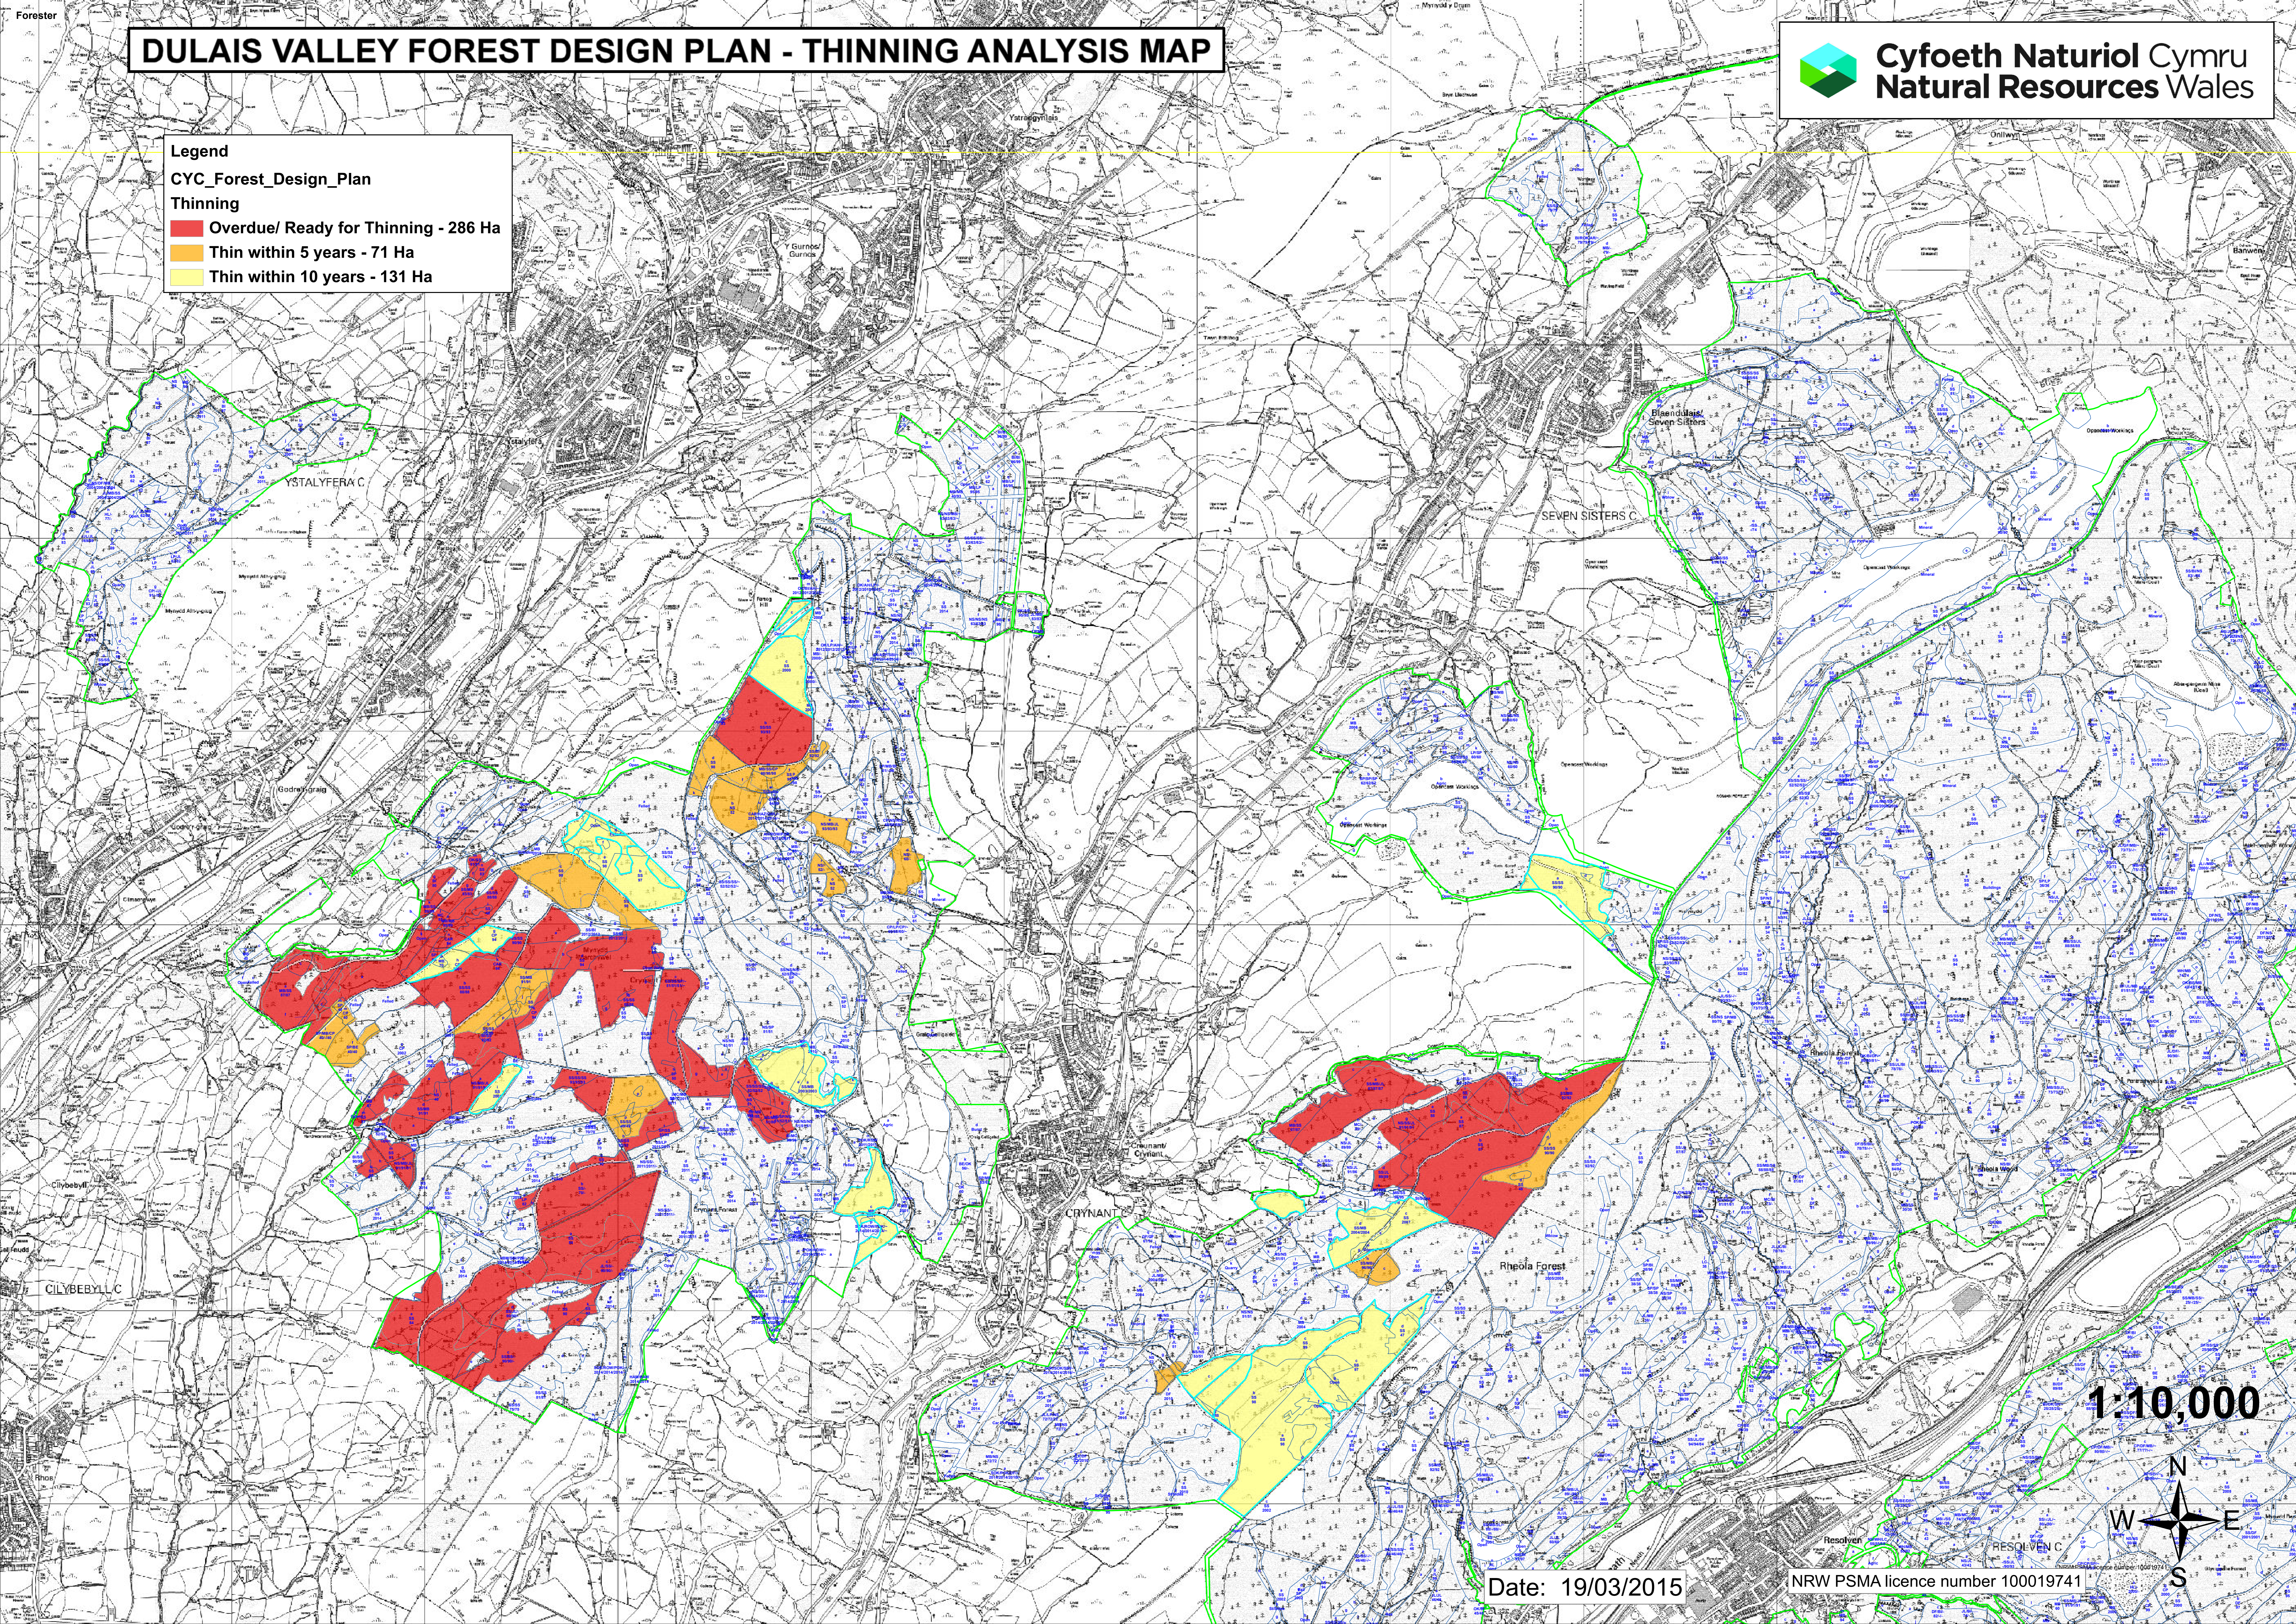

# DULAIS VALLEY FOREST DESIGN PLAN - THINNING ANALYSIS MAP

**Legend**  
CYC\_Forest\_Design\_Plan  
Thinning

-  Overdue/ Ready for Thinning - 286 Ha
-  Thin within 5 years - 71 Ha
-  Thin within 10 years - 131 Ha