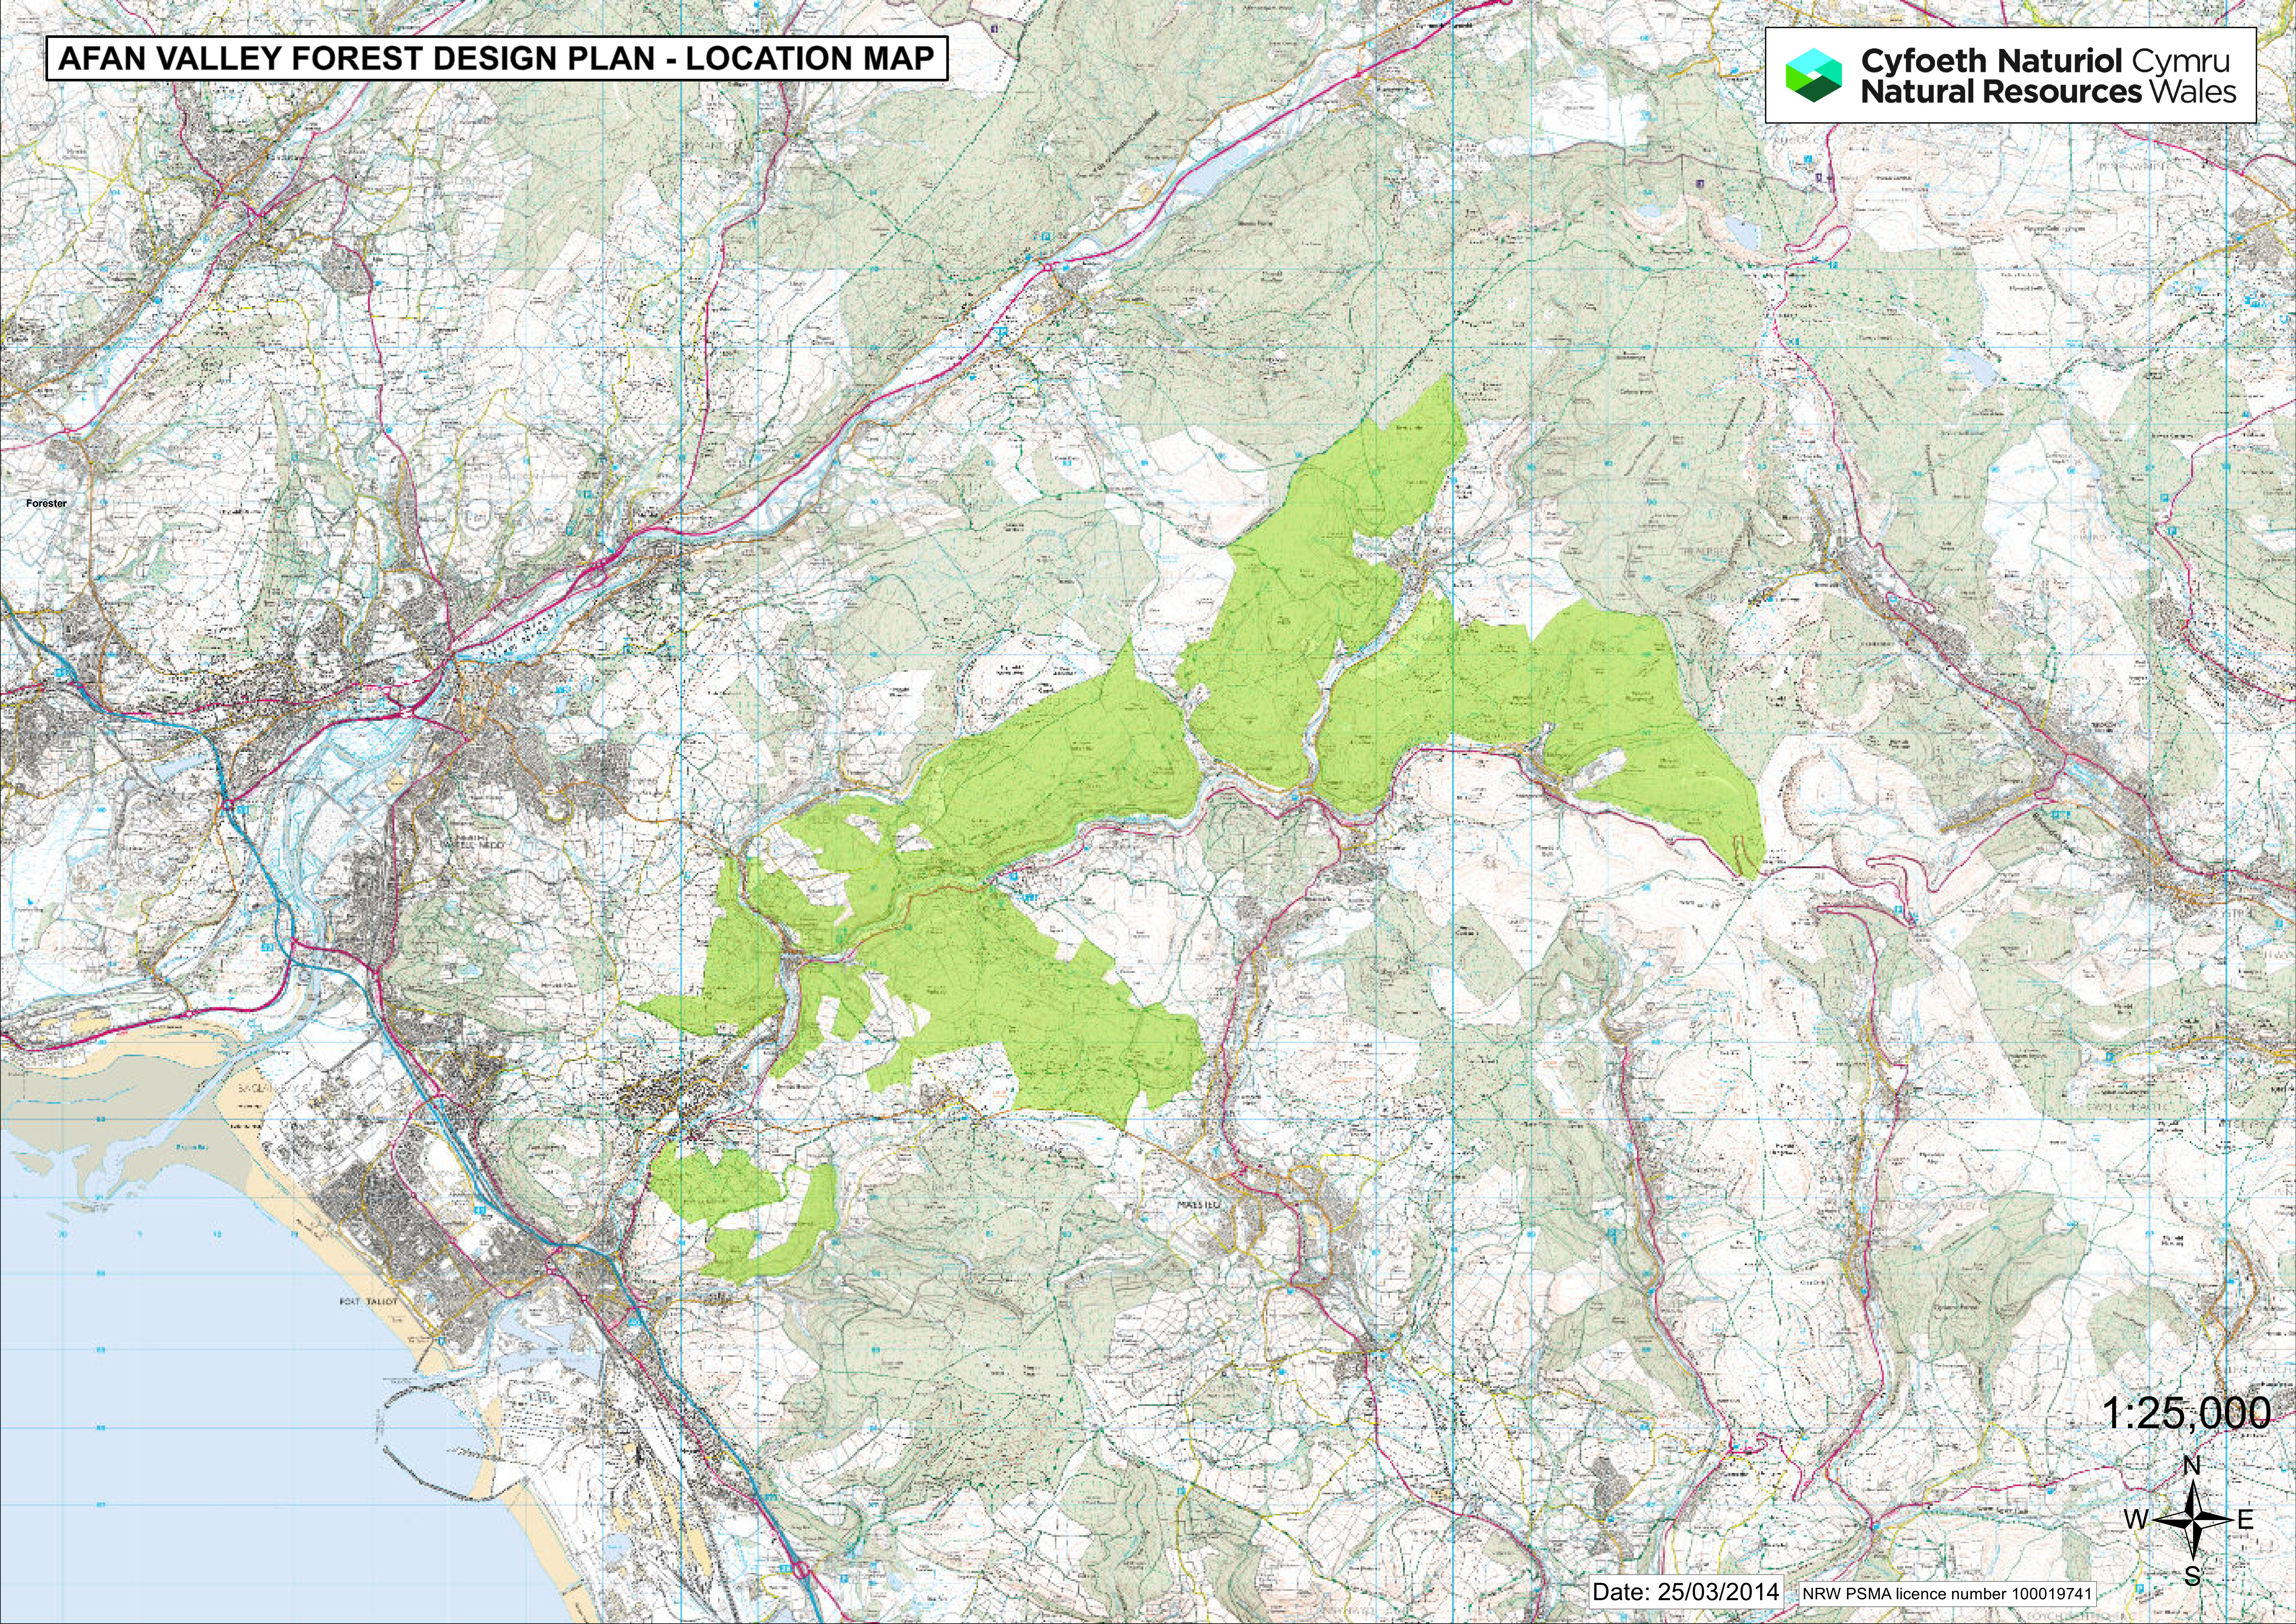

AFAN VALLEY FOREST DESIGN PLAN - LOCATION MAP

1:25,000