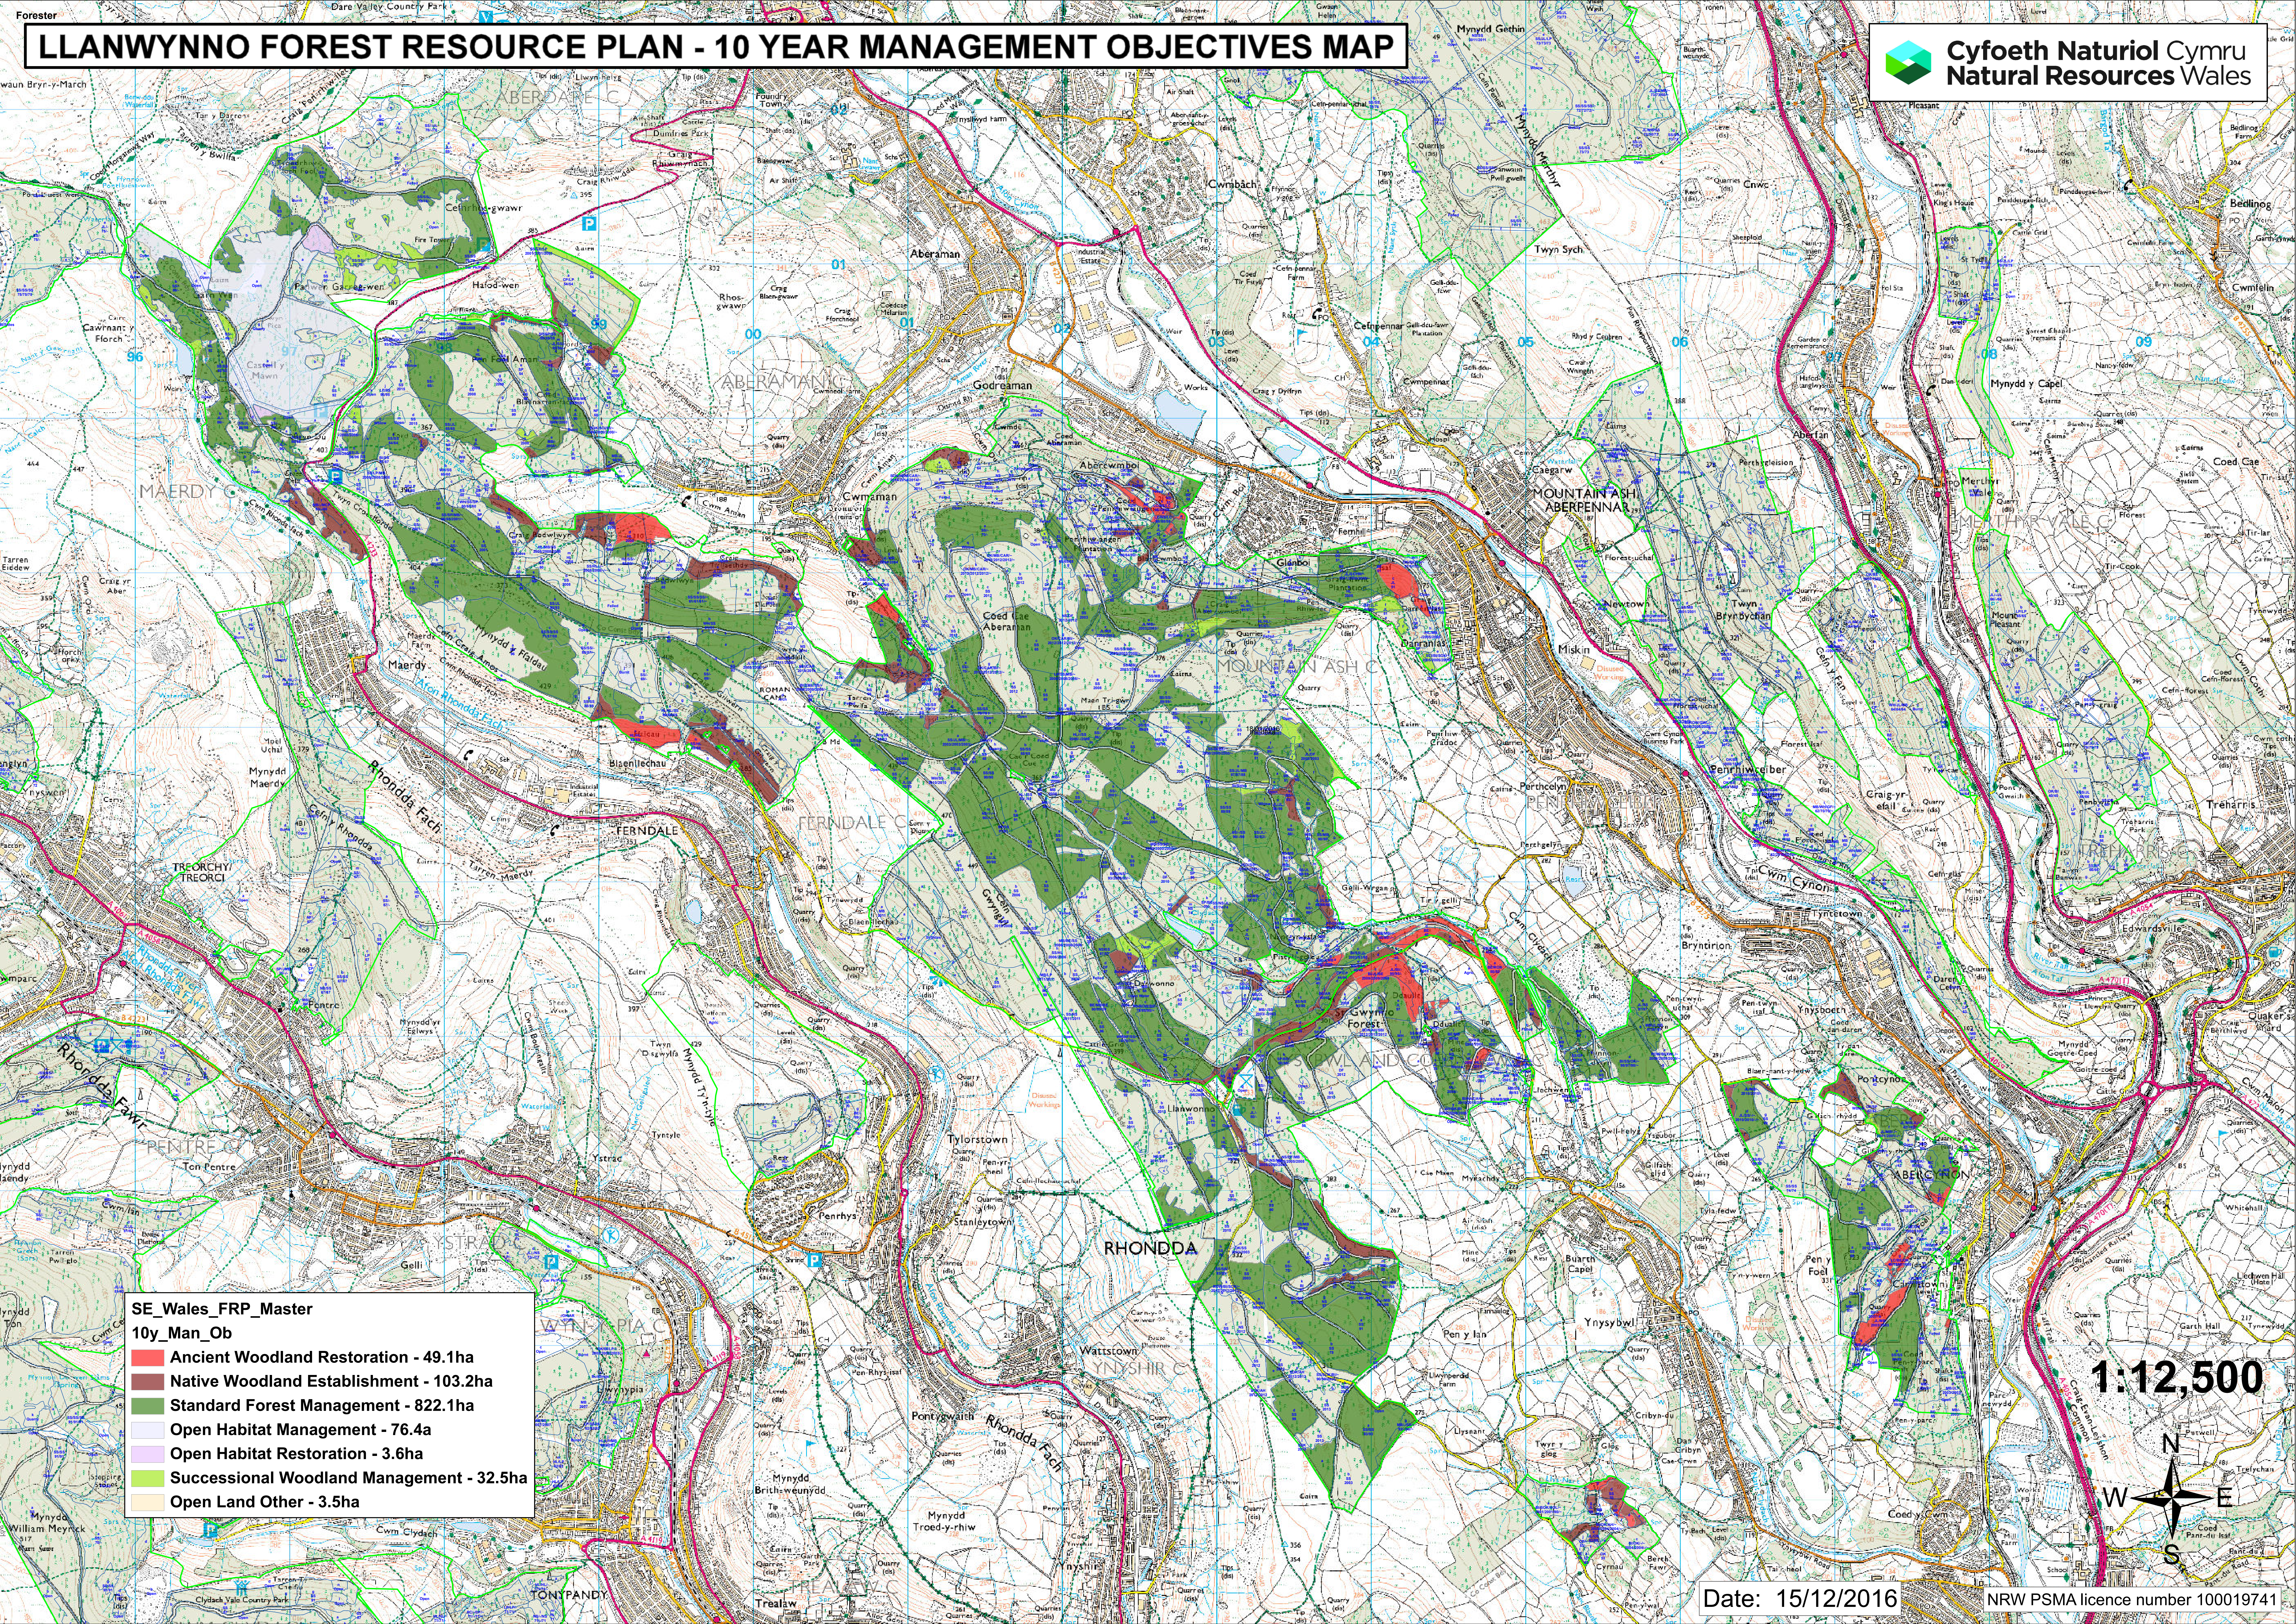

# LLANWYNNO FOREST RESOURCE PLAN - 10 YEAR MANAGEMENT OBJECTIVES MAP

**SE\_Wales\_FRP\_Master**  
**10y\_Man\_Ob**

- Ancient Woodland Restoration - 49.1ha
- Native Woodland Establishment - 103.2ha
- Standard Forest Management - 822.1ha
- Open Habitat Management - 76.4a
- Open Habitat Restoration - 3.6ha
- Successional Woodland Management - 32.5ha
- Open Land Other - 3.5ha

1:12,500

Date: 15/12/2016

NRW PSMA licence number 100019741