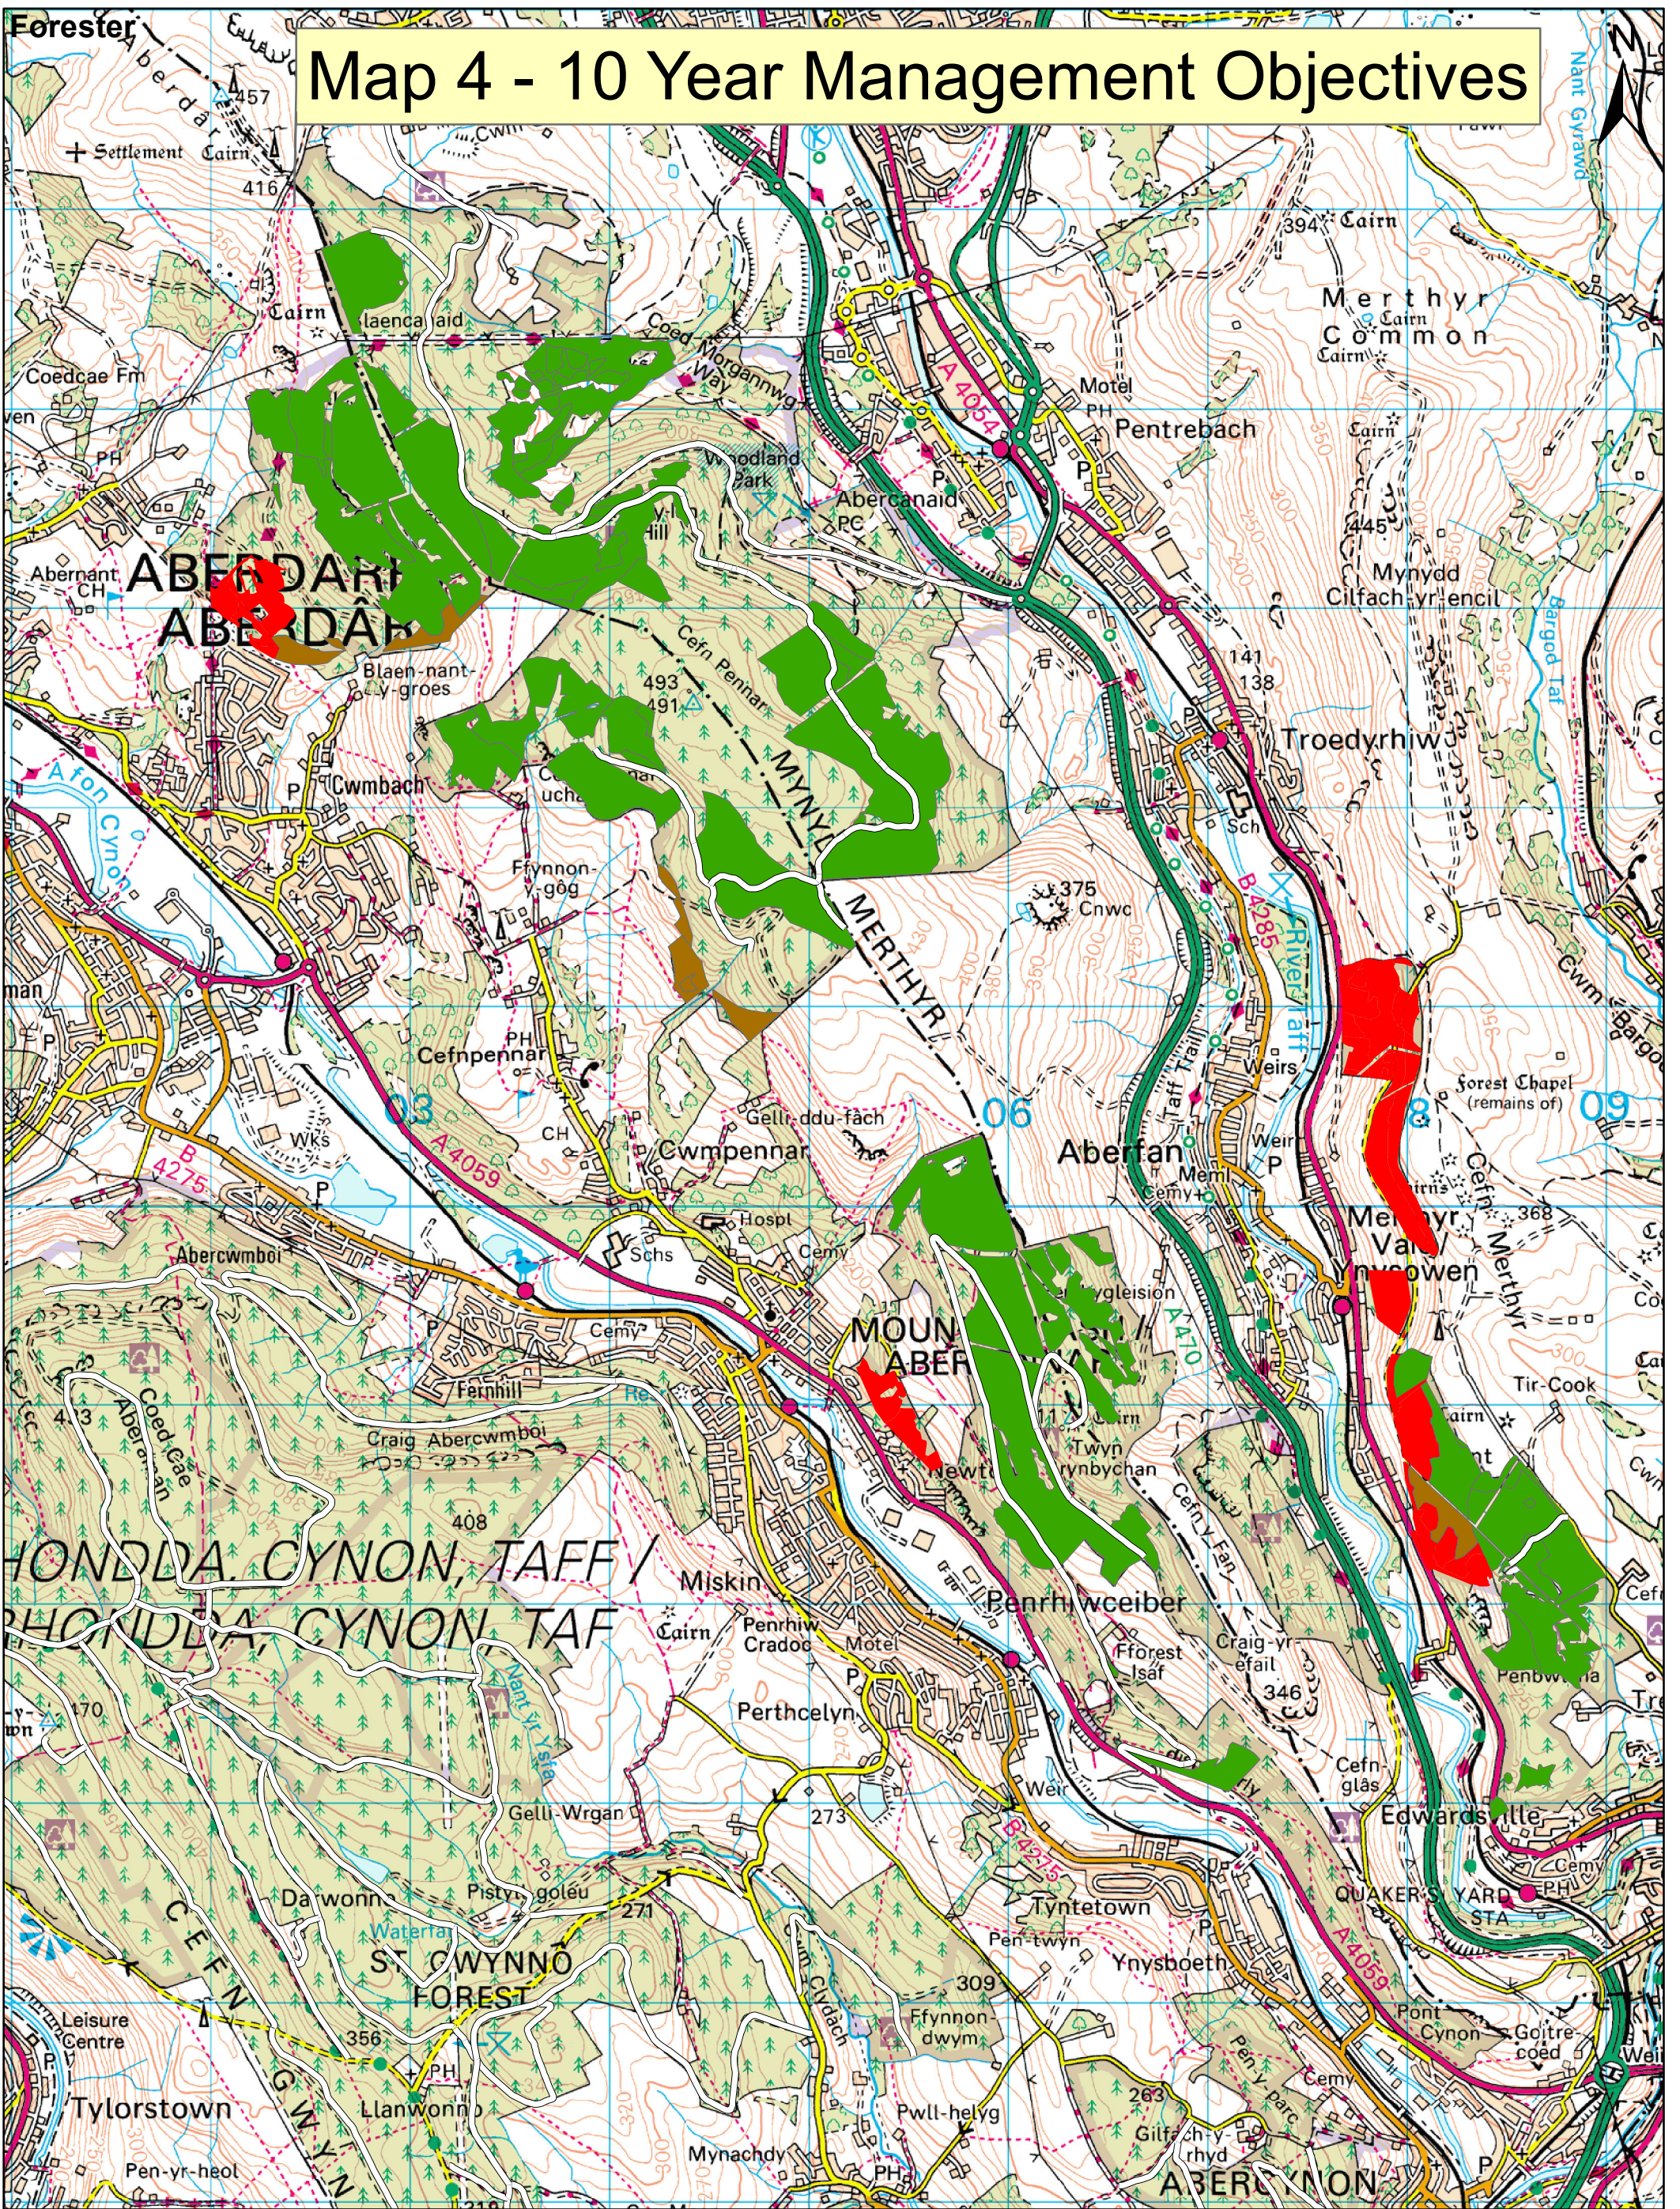

Map 4 - 10 Year Management Objectives

Forest District
 Title - Map 4 - 10 year management objectives
 Type of Map Stock
 Scale 1:30,000
 Date: 16/02/2016

Legend

- Gethin_map_4.** NWE
4_10yrmgmt SFM
 AWR
 SWM