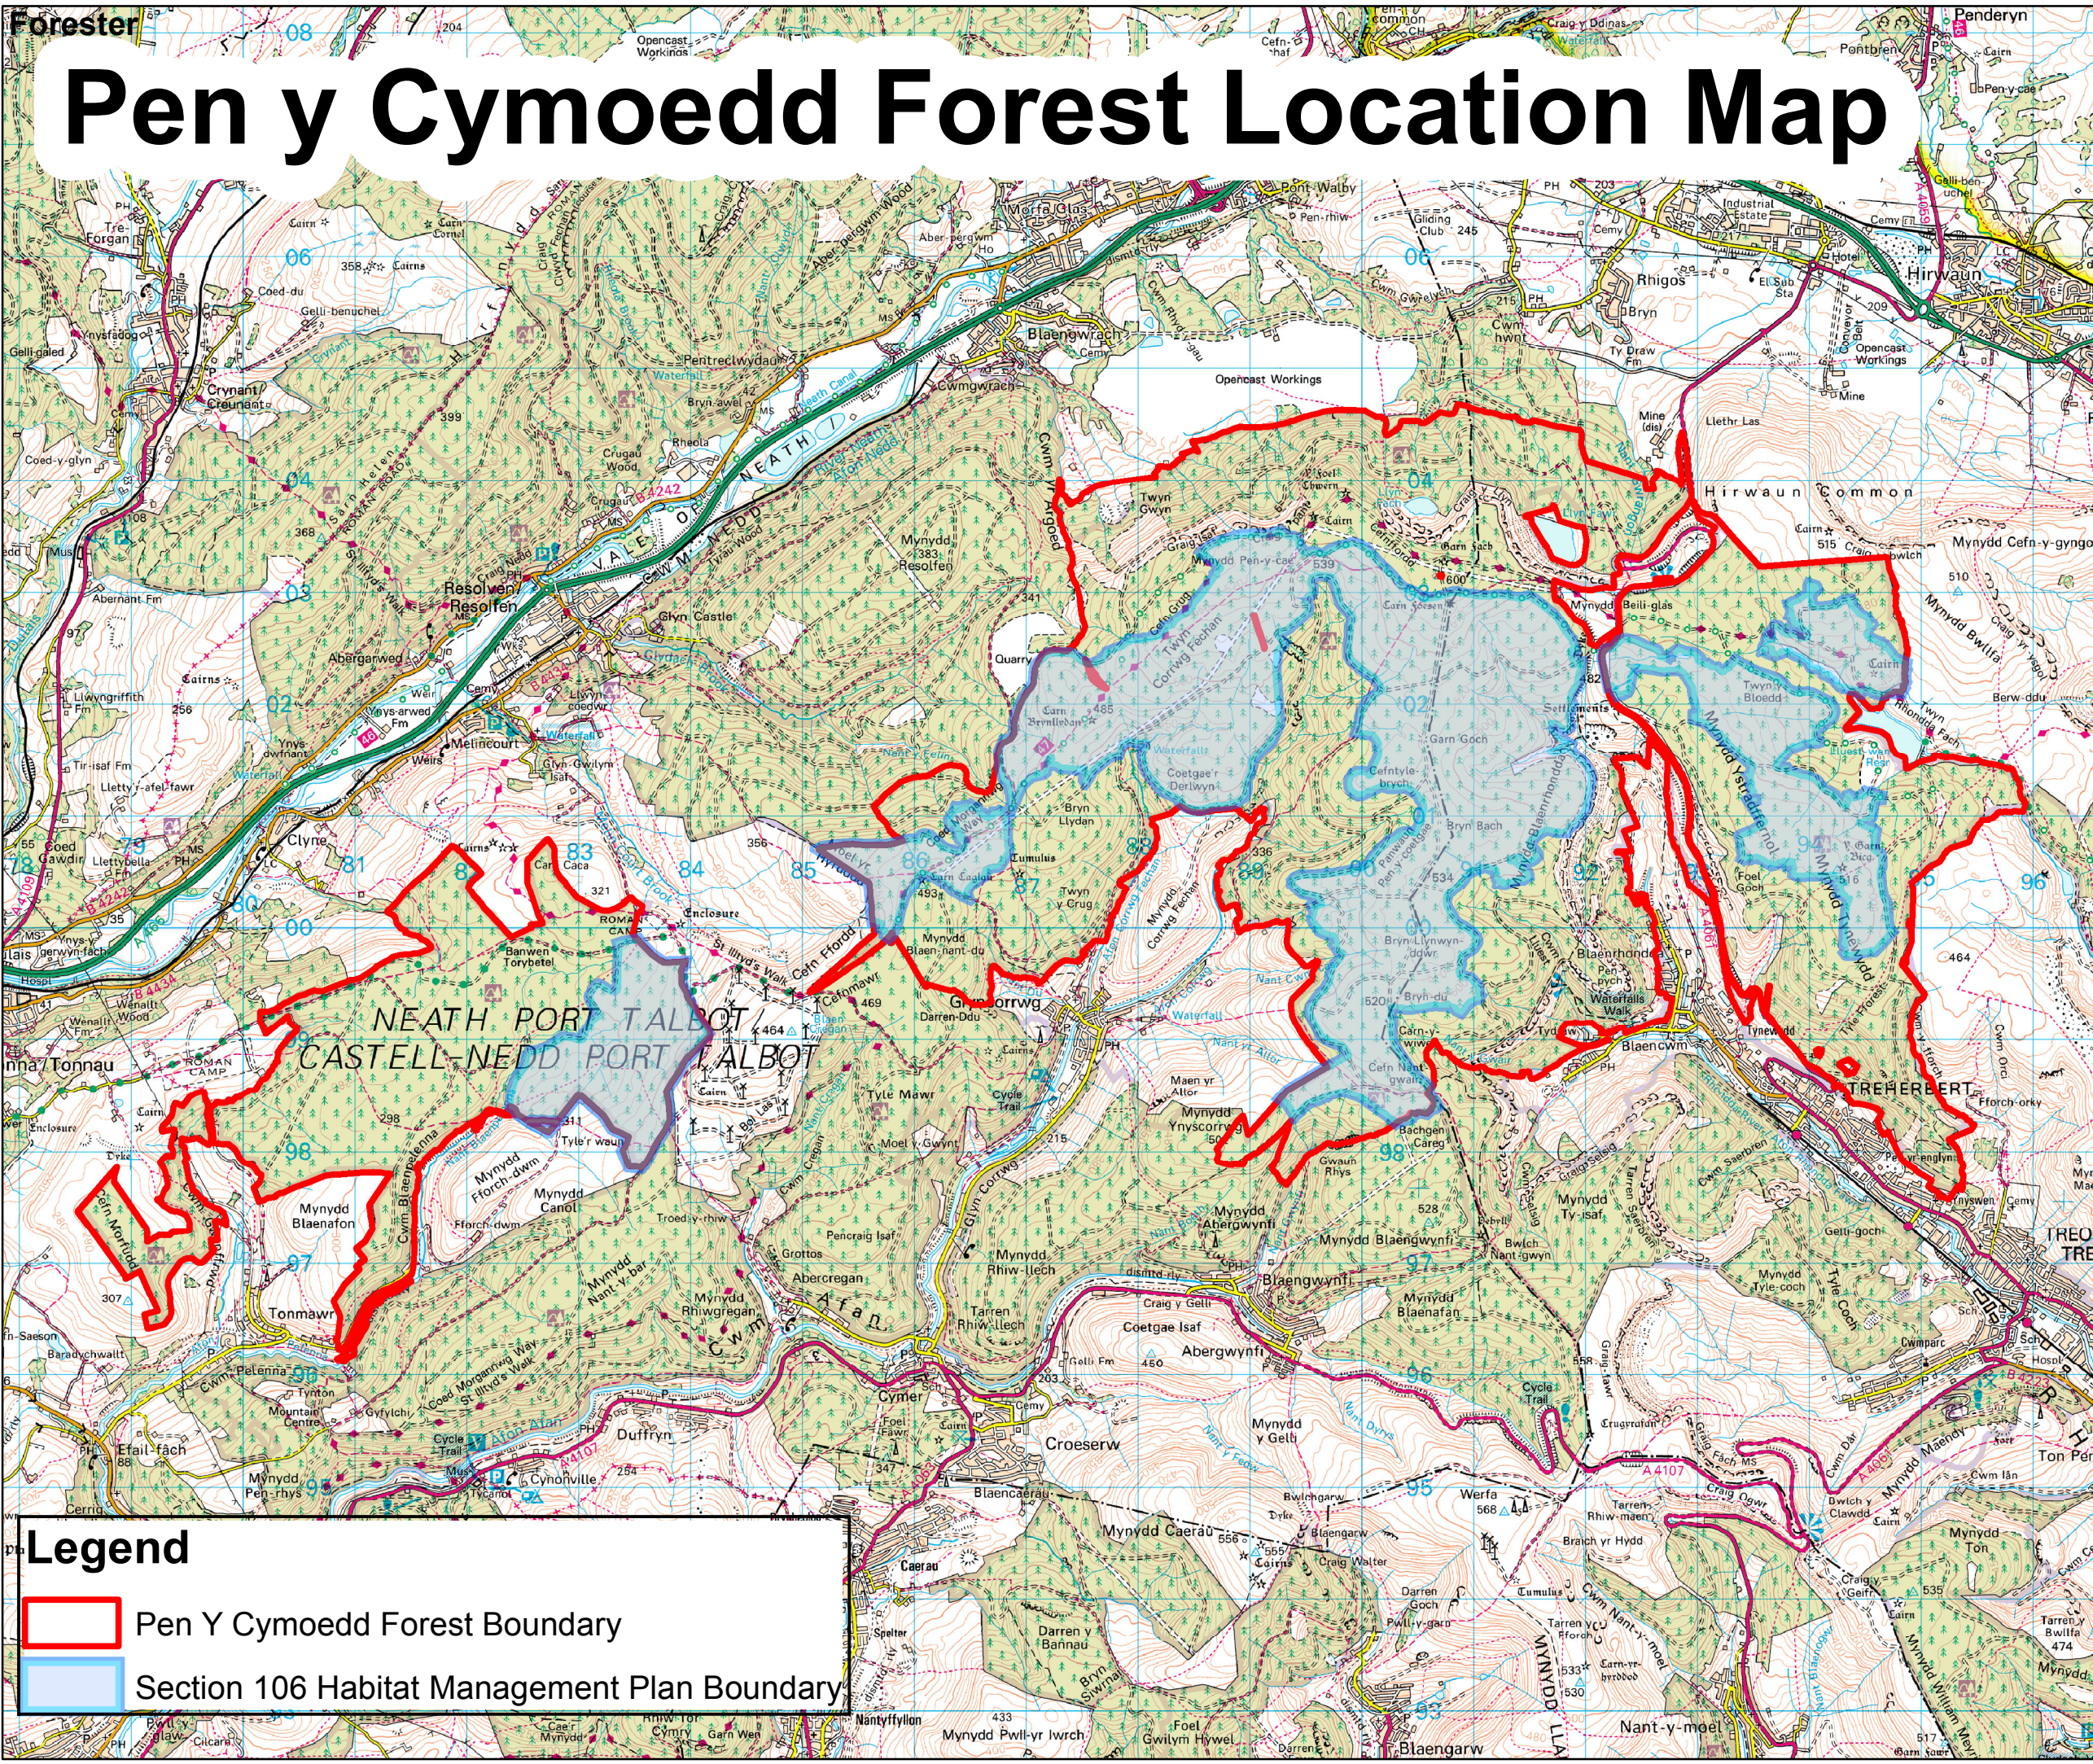

# Pen y Cymoedd Forest Location Map

Type of Map Location Map  
Scale 1:55,000  
Date 25th May 2020

**Legend**

-  Pen Y Cymoedd Forest Boundary
-  Section 106 Habitat Management Plan Boundary