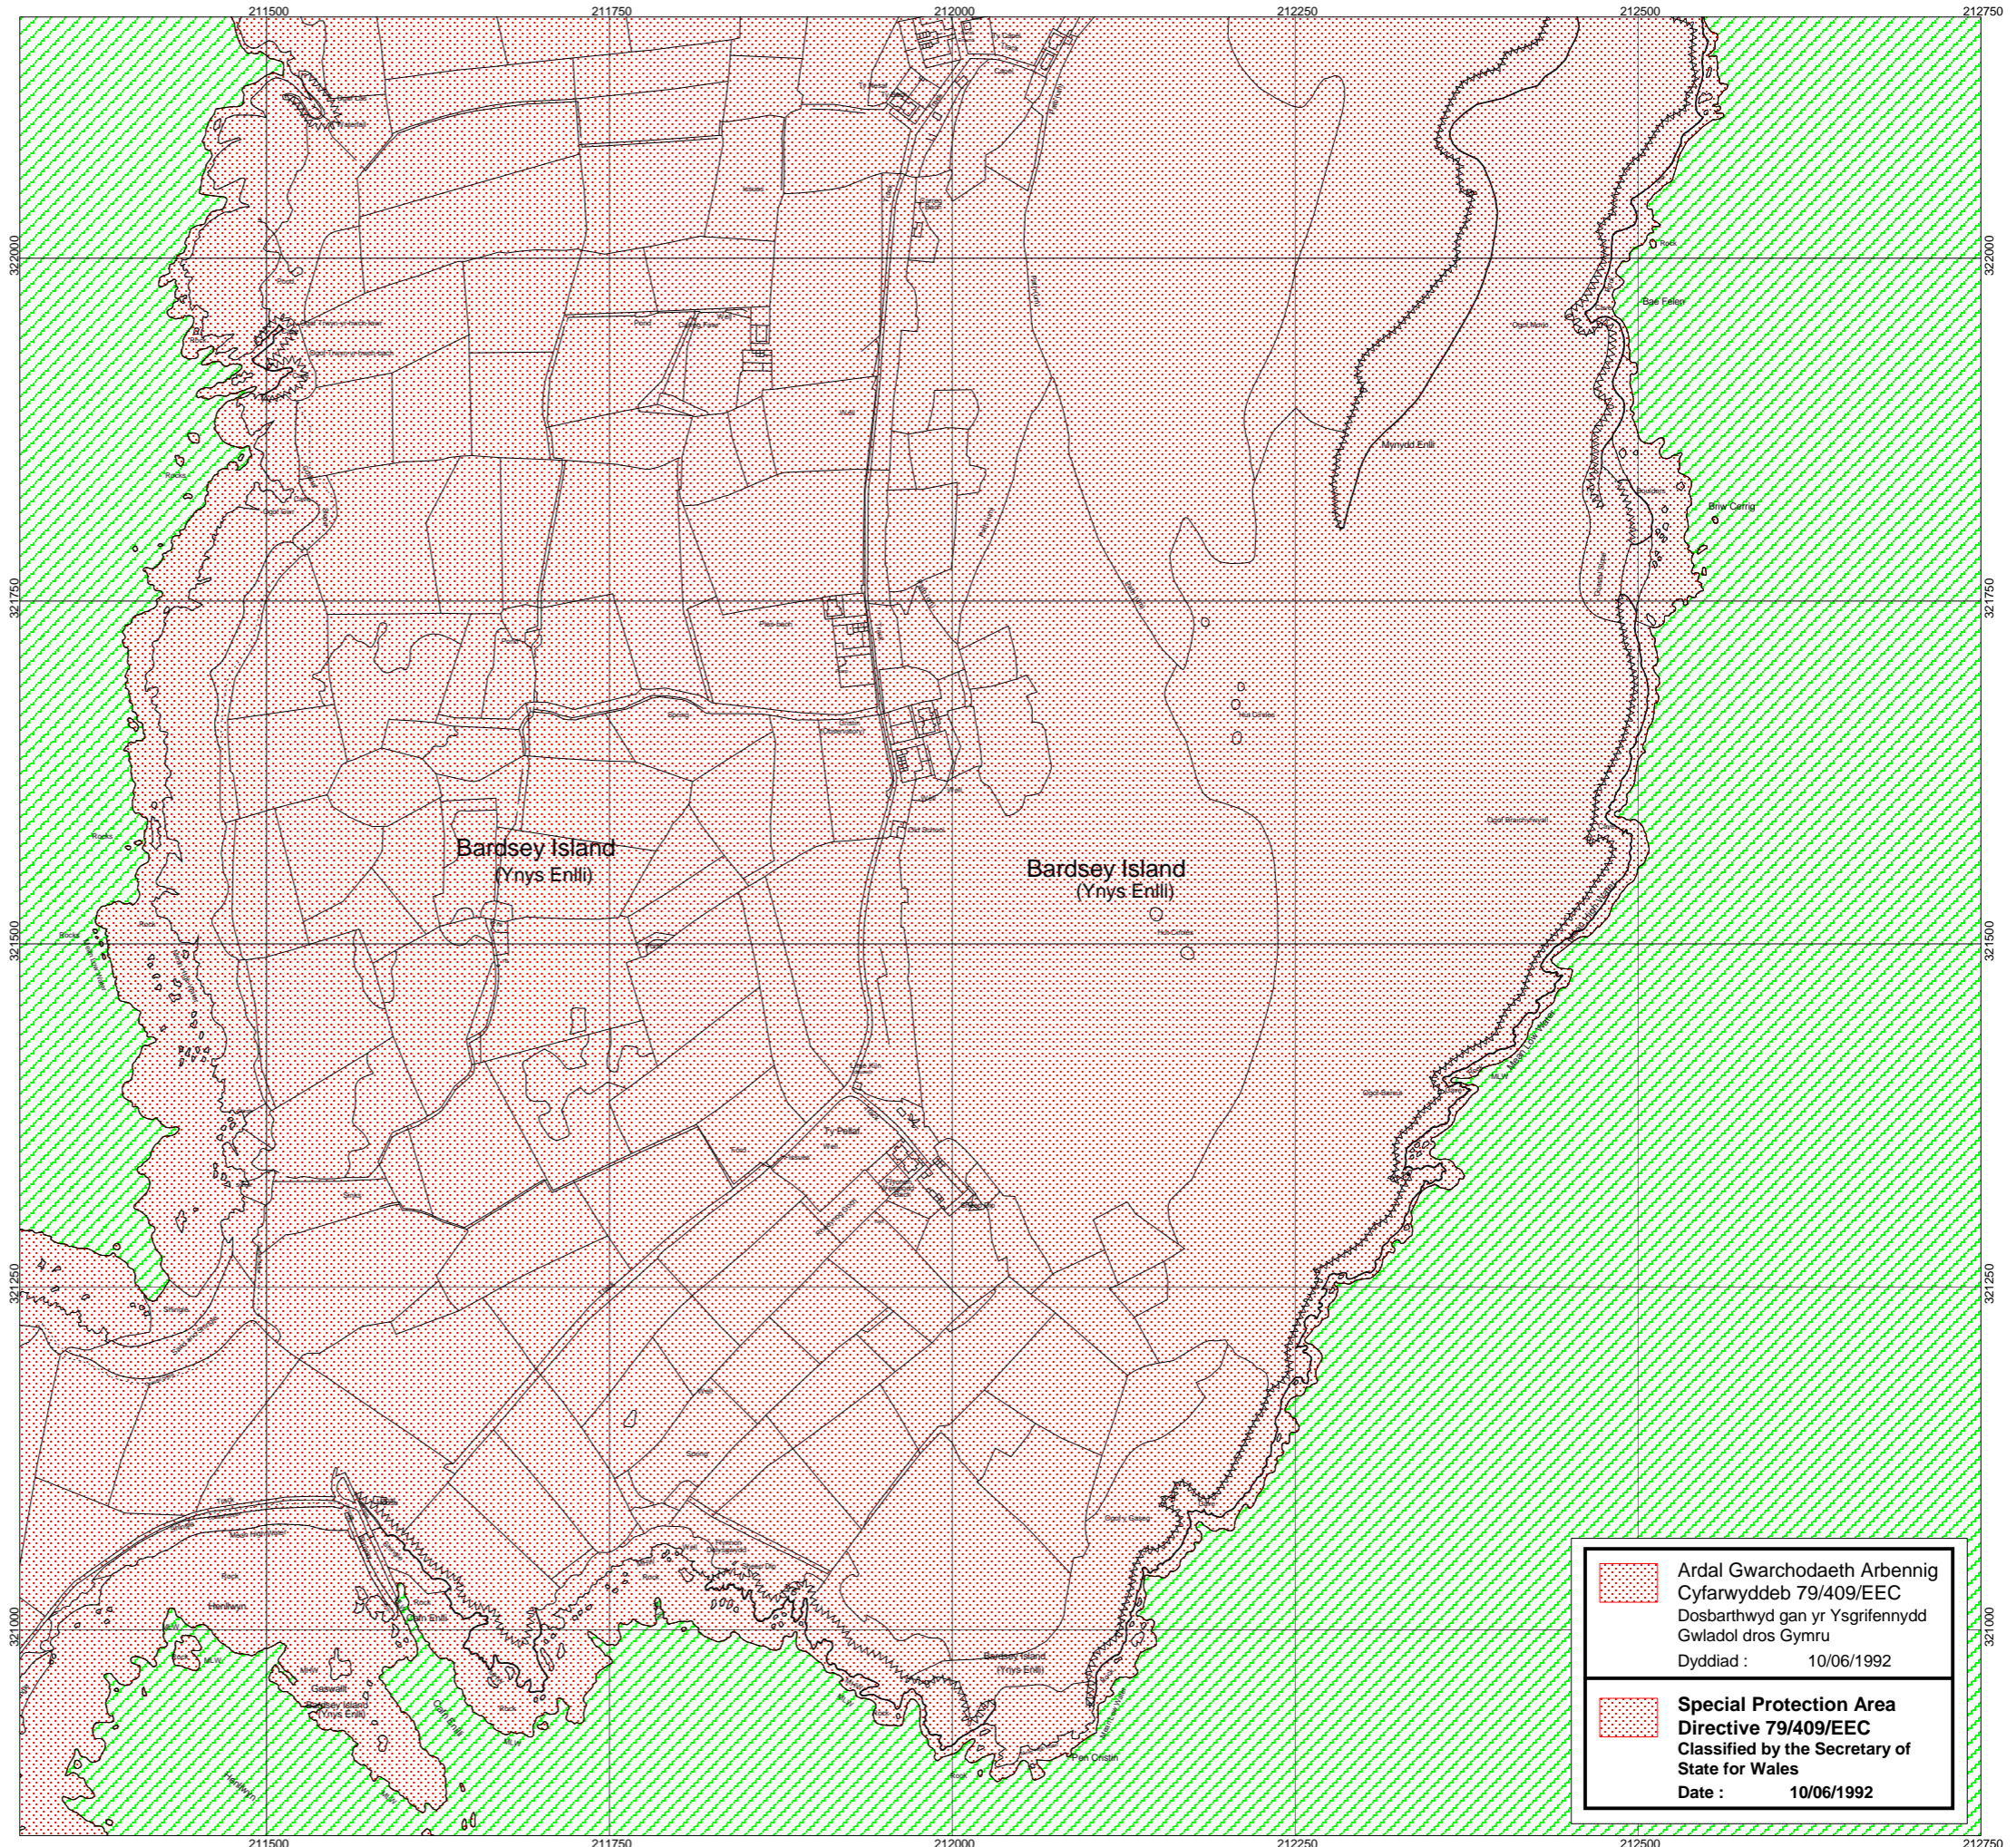

**Glannau Aberdaron and Ynys Enlli /
Aberdaron Coast and Bardsey Island**

Map 15 / 16

Côd Safle y GE **UK9013121**
EC Site Code

Ardal Gwarchodaeth Arbennig arfaethedig (AGAA)
potential Special Protection Area (pSPA)

AGA bresennol
Existing SPA 509.47 ha

AGA arfaethedig
Potential SPA 33,432.95 ha

Arwynebedd cyfan
Total Area 33,942.42 ha (Bresennol ac Arfaethedig)
(Existing and Potential)

Hydred **04' 44' 38"** Gorllewin **G/N**
Lledred **52' 48' 35"** West
Latitude **52' 48' 35"** Gogledd **North**

N.G. Mae'r ffigurau Lledred/Hydred i gyd wedi deillio o System Geodesig y Byd 84 (WGS 84)

N.B. All Latitude/Longitude figures have been derived from World Geodetic System 84 (WGS 84).

Taffuniad map: Aildafuniad Y Grid Cenedlaethol Prydeinig
Projection: Re-projection British National Grid

Rhif diweddaraf **5** **03/10/2013**
Version number

Graddfa
Scale 1:5,000

Noder: Data wedi ei gipio ar raddfa 1:2,500.
Mae graddfa'r map yn cywir pan argraffu yn A3.

Note: Data captured at 1:2,500 scale.

The scale of this map is only correct when printed out at A3.

Noder: Gall y ffin newid lle mae'n dilyn llinell Marc Penllanw Cymhedrol ac/neu llinell Marc Distyll Cymhedrol.

Note: Where the boundary follows the lines of Mean High and/or Mean Low Water Marks it is subject to change.

Ardal Gwarchodaeth Arbennig
Cyfarwydddeb 79/409/EEC
Dosbarthwyd gan yr Ysgrifennydd
Gwladol dros Gymru
Dyddiad : 10/06/1992

Special Protection Area
Directive 79/409/EEC
Classified by the Secretary of
State for Wales
Date : 10/06/1992